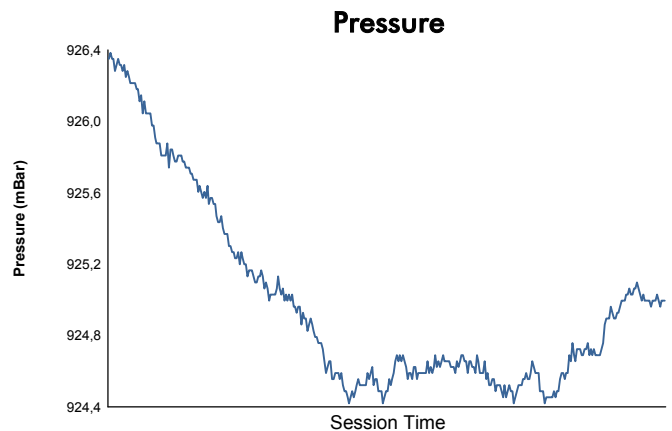

Computerised results and timing service

**6 Hours of Sao Paulo**  
**FIA WEC**  
**Race**  
**Weather Report**

Track Status:

**DRY**