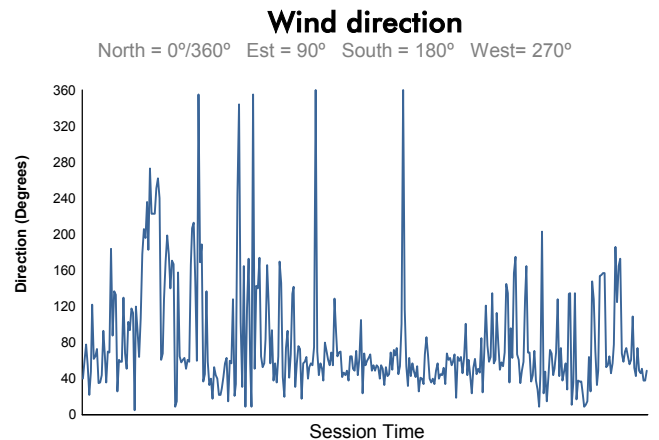

Computerised results and timing service

**6 Hours of Sao Paulo**  
**FIA WEC**  
**Race**  
**Weather Report**

Track Status:

**DRY**