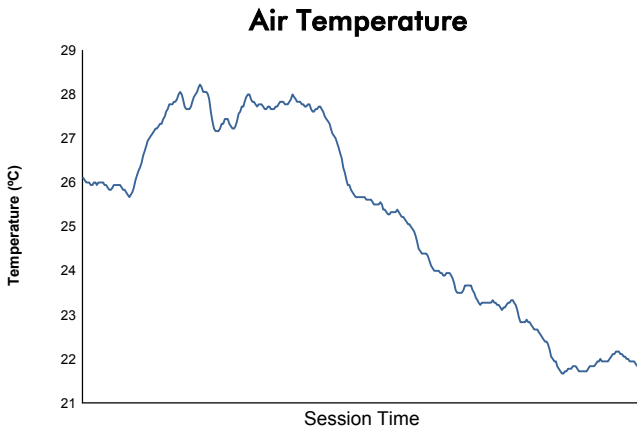

Computerised results and timing service

**6 Hours of Sao Paulo**  
**FIA WEC**  
**Race**  
**Weather Report**

Track Status:

**DRY**