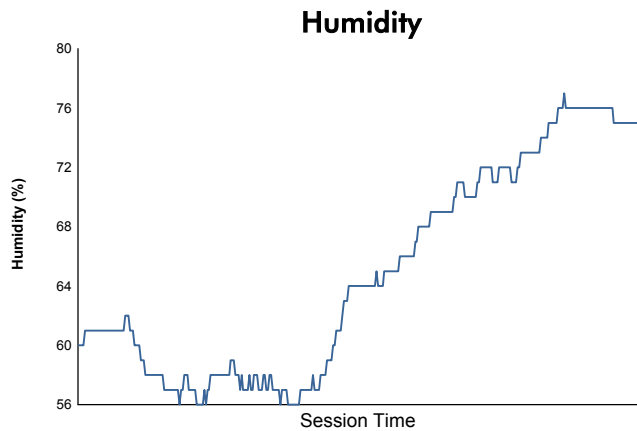

Computerised results and timing service

**6 Hours of Sao Paulo**  
**FIA WEC**  
**Race**  
**Weather Report**

Track Status:

**DRY**