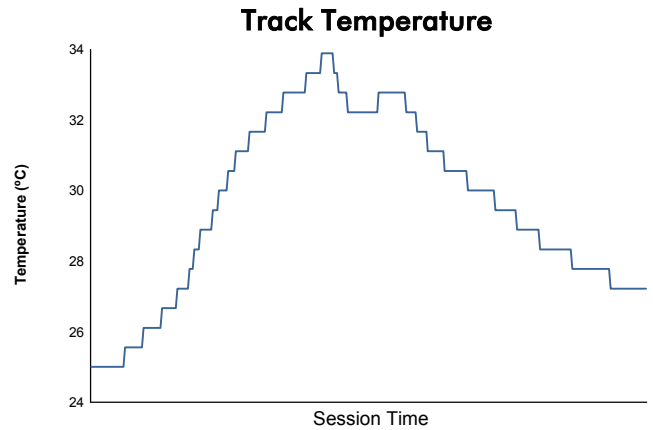

Computerised results and timing service

**6 Hours of Sao Paulo**  
**FIA WEC**  
**Race**  
**Weather Report**

Track Status:

**DRY**