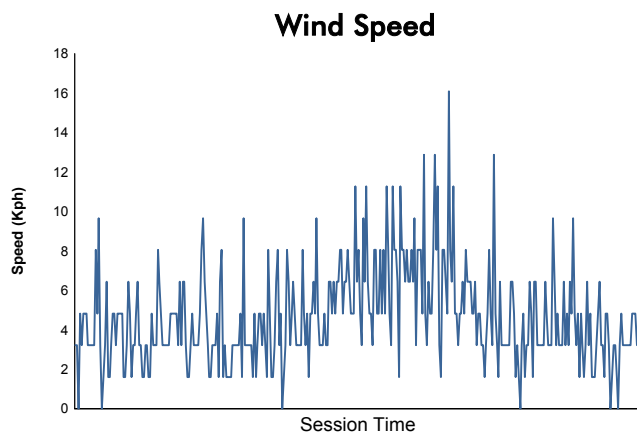

Computerised results and timing service

**6 Hours of Sao Paulo**  
**FIA WEC**  
**Race**  
**Weather Report**

Track Status:

**DRY**