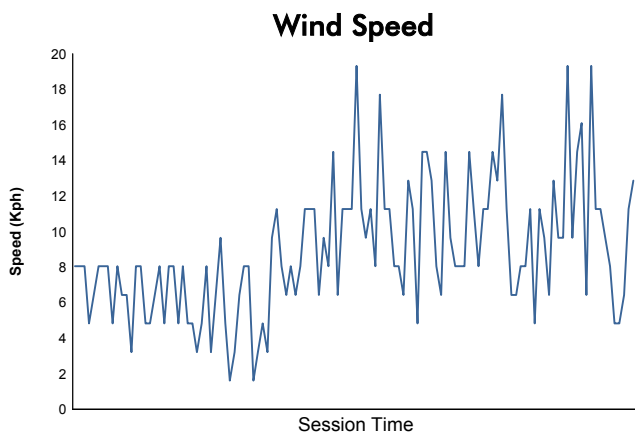

Computerised results and timing service

**Rookie Test**  
**FIA WEC**  
**Morning session**  
**Weather Report**

Track Status:

**DRY**