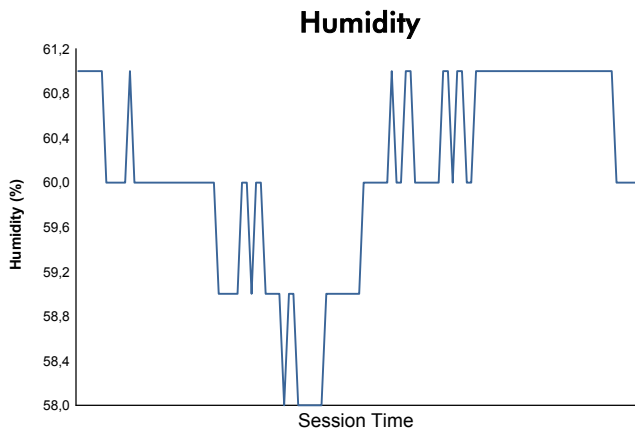

Computerised results and timing service

**Rookie Test**  
**FIA WEC**  
**Morning session**  
**Weather Report**

Track Status:

**DRY**