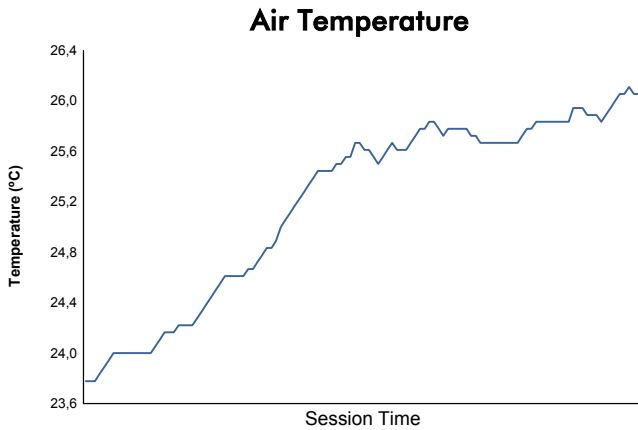

Computerised results and timing service

**Rookie Test**  
**FIA WEC**  
**Morning session**  
**Weather Report**

Track Status:

**DRY**