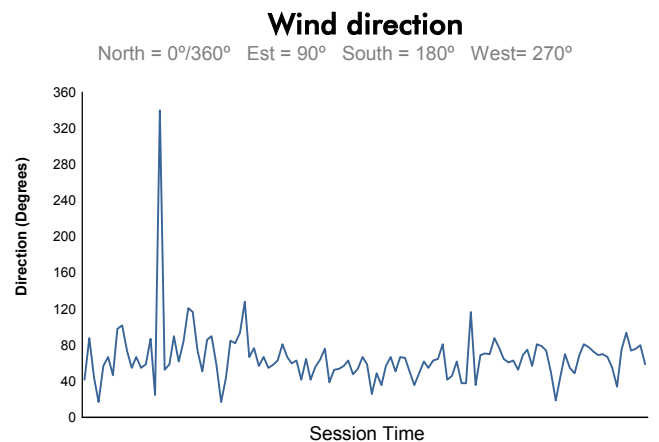

Computerised results and timing service

**Rookie Test**  
**FIA WEC**  
**Morning session**  
**Weather Report**

Track Status:

**DRY**