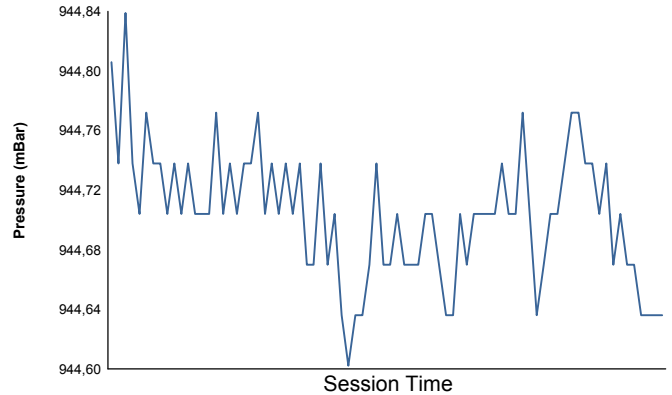

Computerised results and timing service  
**6 Hours of Nürburgring**  
**FIA WEC**  
**Free Practice 1**  
**Weather Report**

**Air Temperature**

**Track Temperature**

**Humidity**

**Pressure**

**Wind Speed**

**Wind direction**

North = 0°/360° Est = 90° South = 180° West = 270°

Track Status: **DRY**