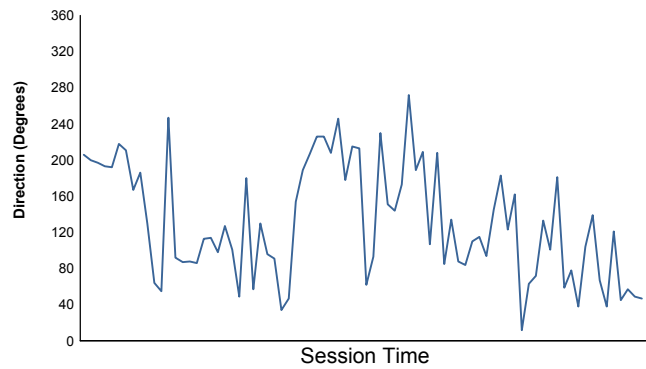

Computerised results and timing service  
**6 Hours of Nürburgring**  
**FIA WEC**  
**Free Practice 1**  
**Weather Report**

**Air Temperature**

**Track Temperature**

**Humidity**

**Pressure**

**Wind Speed**

**Wind direction**

North = 0°/360° Est = 90° South = 180° West = 270°

Track Status: **DRY**