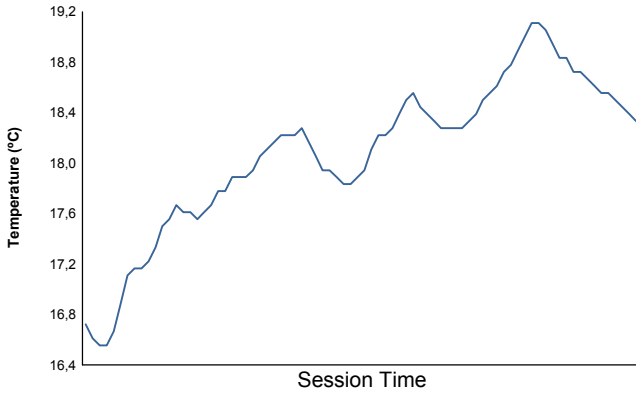

Computerised results and timing service  
**6 Hours of Nürburgring**  
**FIA WEC**  
**Free Practice 1**  
**Weather Report**

**Air Temperature**

**Track Temperature**

**Humidity**

**Pressure**

**Wind Speed**

**Wind direction**

North = 0°/360° Est = 90° South = 180° West = 270°

Track Status: **DRY**