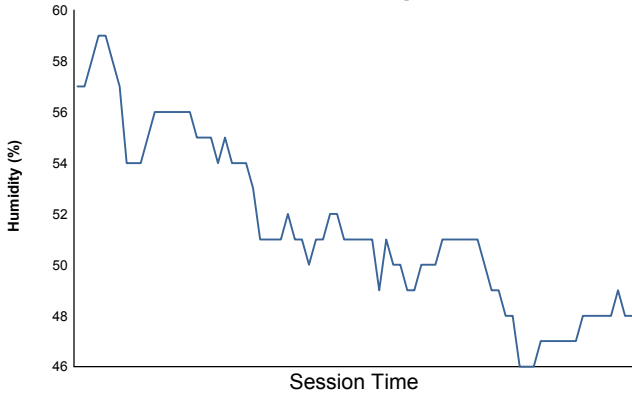

Computerised results and timing service  
**6 Hours of Nürburgring**  
**FIA WEC**  
**Free Practice 1**  
**Weather Report**

**Air Temperature**

**Track Temperature**

**Humidity**

**Pressure**

**Wind Speed**

**Wind direction**

North = 0°/360° Est = 90° South = 180° West = 270°

Track Status: **DRY**