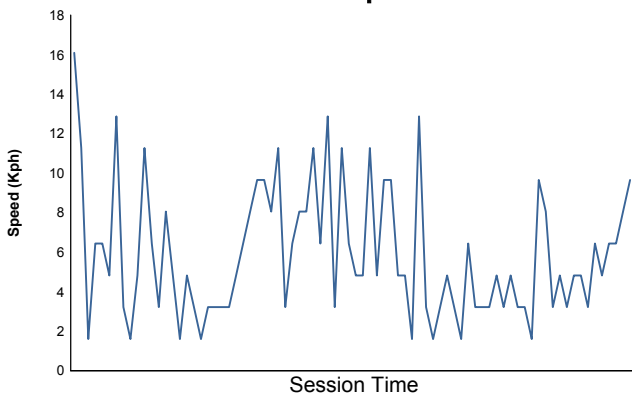

Computerised results and timing service  
**6 Hours of Nürburgring**  
**FIA WEC**  
**Free Practice 1**  
**Weather Report**

**Air Temperature**

**Track Temperature**

**Humidity**

**Pressure**

**Wind Speed**

**Wind direction**

North = 0°/360° Est = 90° South = 180° West = 270°

Track Status: **DRY**