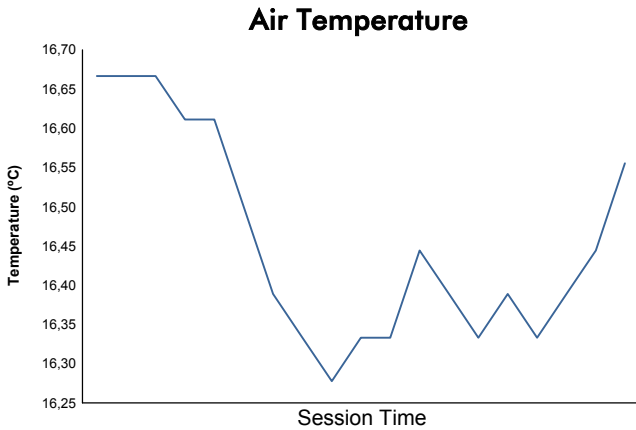

Computerised results and timing service

6 Hours of Nürburgring
FIA WEC
Qualifying LMP1 & LMP2
Weather Report

Track Status: **DRY**