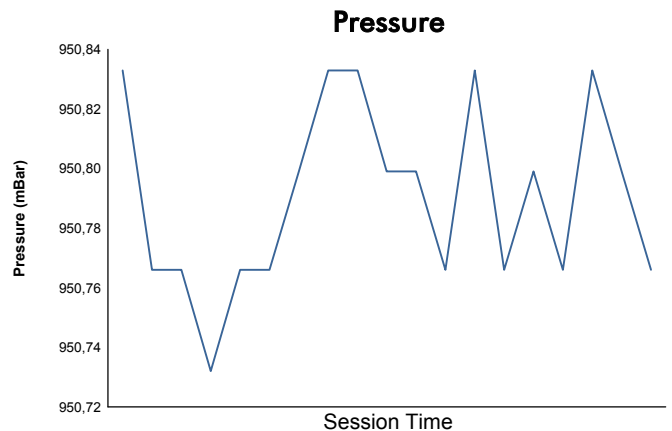

Computerised results and timing service

6 Hours of Nürburgring
FIA WEC
Qualifying LMP1 & LMP2
Weather Report

Track Status: **DRY**