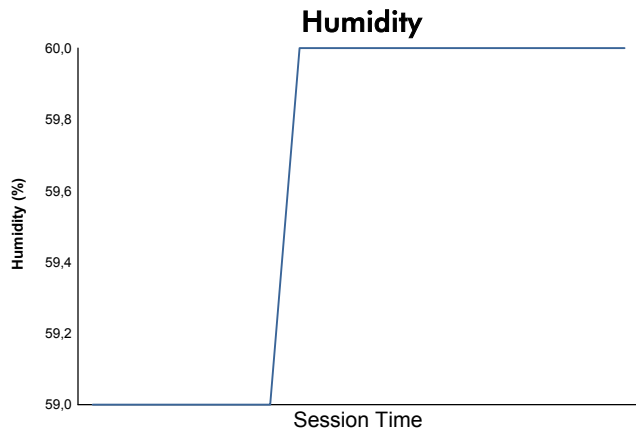

Computerised results and timing service

6 Hours of Nürburgring
FIA WEC
Qualifying LMP1 & LMP2
Weather Report

Track Status: **DRY**