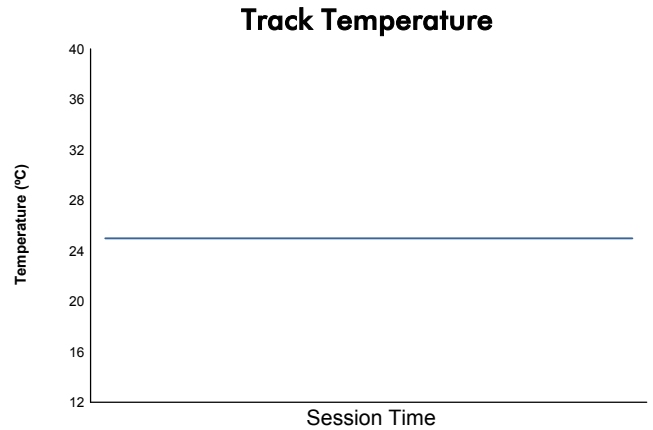

Computerised results and timing service

6 Hours of Nürburgring
FIA WEC
Qualifying LMP1 & LMP2
Weather Report

Track Status: **DRY**