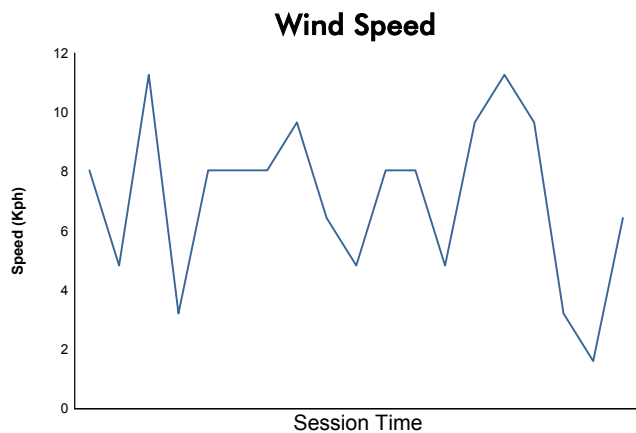

Computerised results and timing service

6 Hours of Nürburgring
FIA WEC
Qualifying LMP1 & LMP2
Weather Report

Track Status: **DRY**