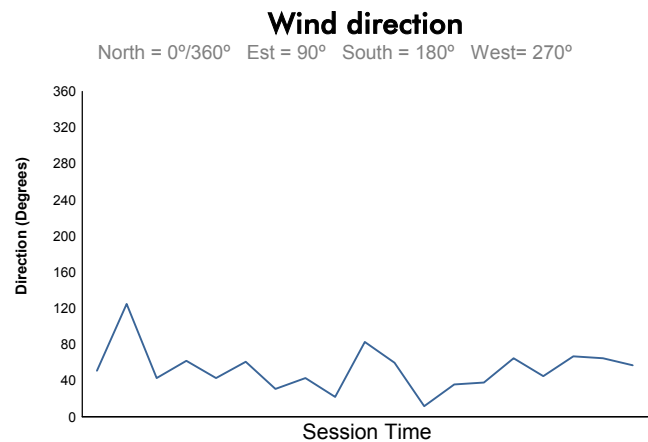

Computerised results and timing service

6 Hours of Nürburgring
FIA WEC
Qualifying LMP1 & LMP2
Weather Report

Track Status: **DRY**