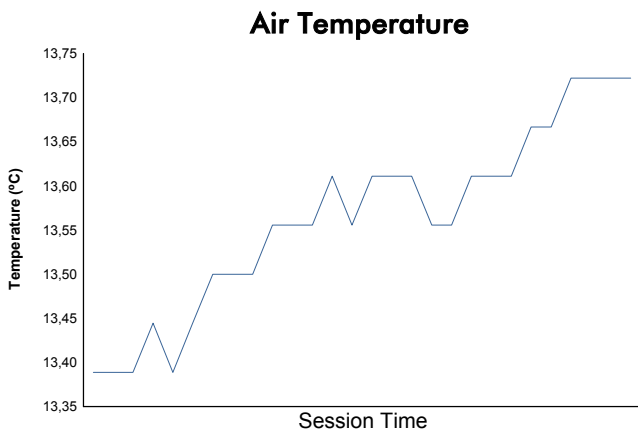

6 Hours of Nürburgring

Porsche Motorsport Race Weekend
Race 2

Amended

Weather Report

Track Status: **WET**