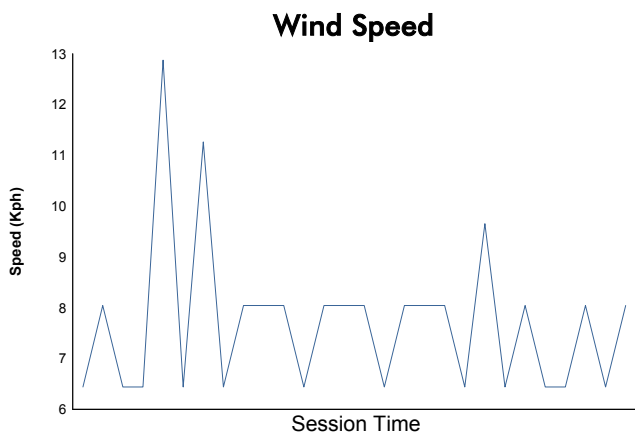

6 Hours of Nürburgring

Porsche Motorsport Race Weekend
Race 2

Amended

Weather Report

Track Status: **WET**