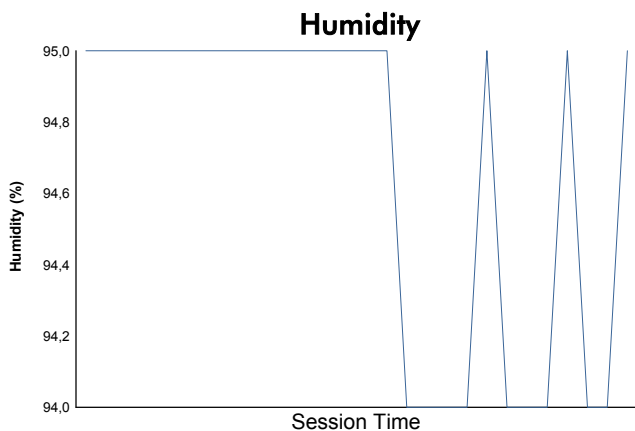

6 Hours of Nürburgring

Porsche Motorsport Race Weekend
Race 2

Amended

Weather Report

Track Status: **WET**