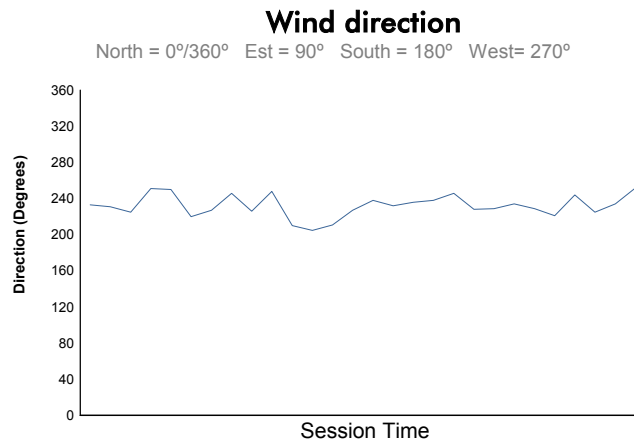

6 Hours of Nürburgring

Porsche Motorsport Race Weekend
Race 2

Amended

Weather Report

Track Status: **WET**