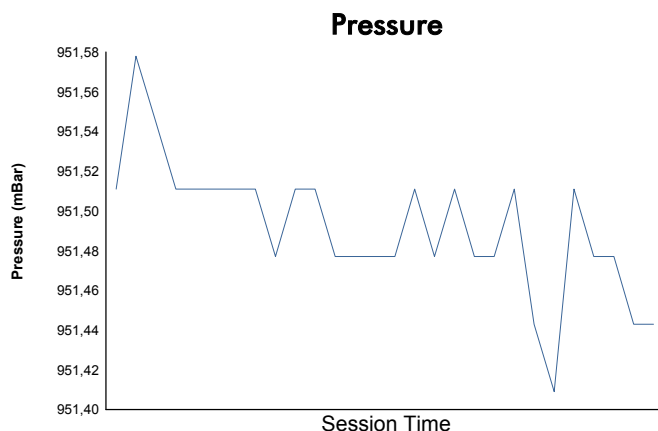

6 Hours of Nürburgring

Porsche Motorsport Race Weekend
Race 2

Amended

Weather Report

Track Status: **WET**