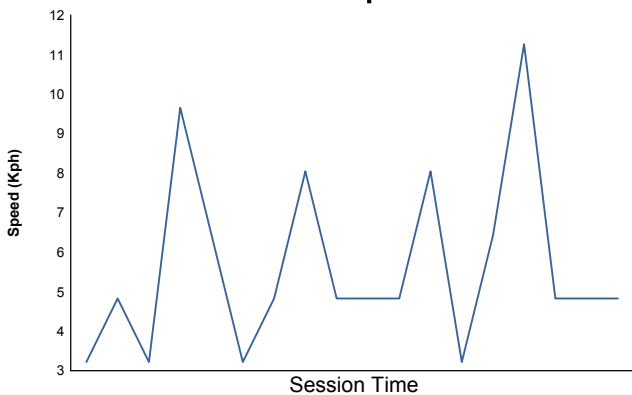

FIA WEC
1000 Miles of Sebring
Qualifying LMP1 & LMP2

Weather Report

Air Temperature

Track Temperature

Humidity

Pressure

Wind Speed

Wind direction