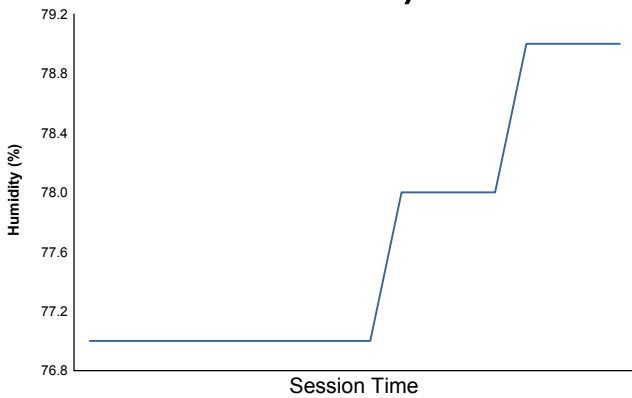

FIA WEC
1000 Miles of Sebring
Qualifying LMP1 & LMP2

Weather Report

Air Temperature

Track Temperature

Humidity

Pressure

Wind Speed

Wind direction