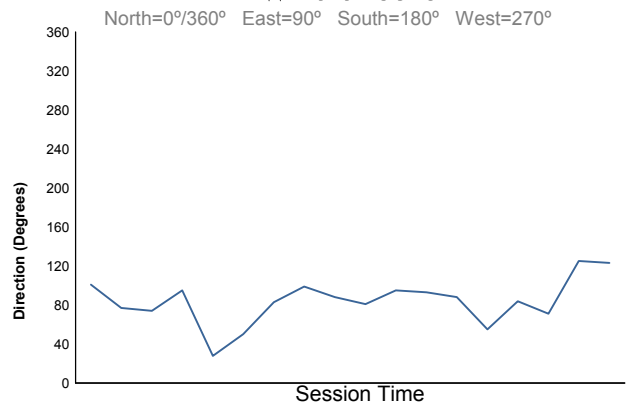

FIA WEC
1000 Miles of Sebring
Qualifying LMP1 & LMP2

Weather Report

Air Temperature

Track Temperature

Humidity

Pressure

Wind Speed

Wind direction