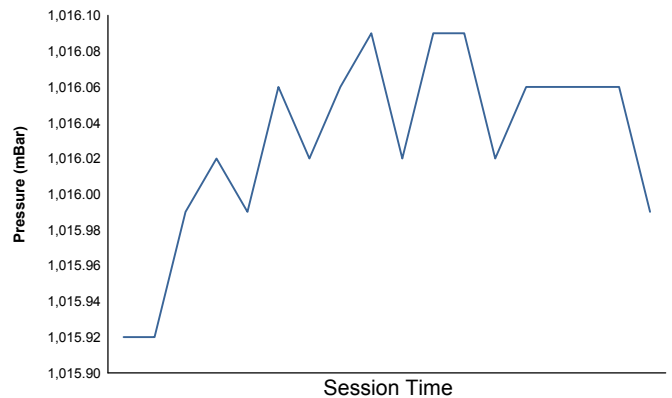

FIA WEC
1000 Miles of Sebring
Qualifying LMP1 & LMP2

Weather Report

Air Temperature

Track Temperature

Humidity

Pressure

Wind Speed

Wind direction