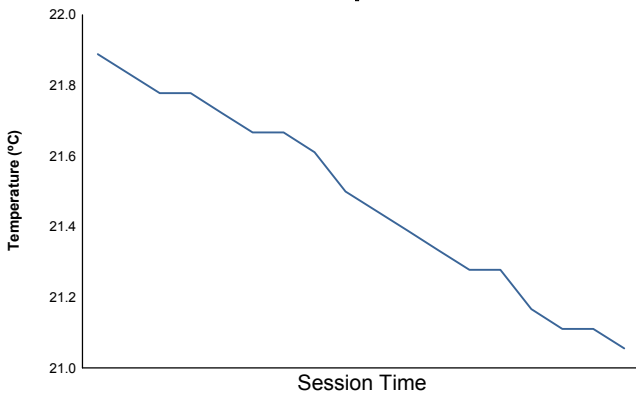

FIA WEC
1000 Miles of Sebring
Qualifying LMP1 & LMP2

Weather Report

Air Temperature

Track Temperature

Humidity

Pressure

Wind Speed

Wind direction