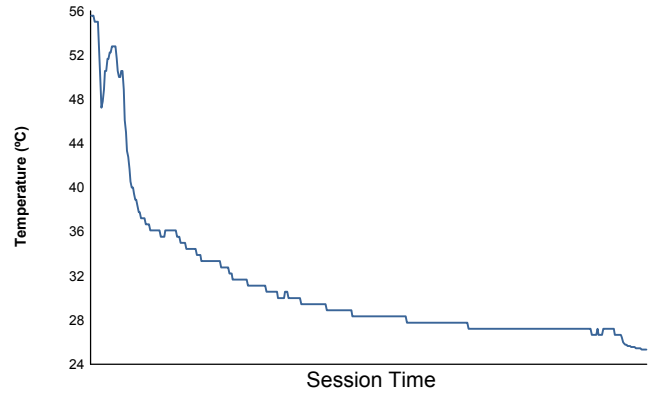

FIA WEC
1000 Miles of Sebring
Race

Weather Report

Air Temperature

Track Temperature

Humidity

Pressure

Wind Speed

Wind direction