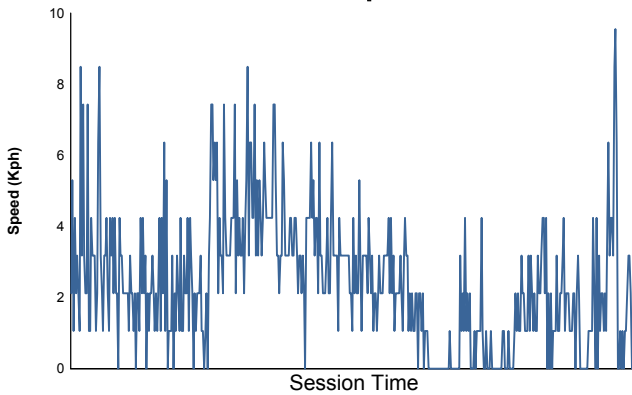

FIA WEC
1000 Miles of Sebring
Race

Weather Report

Air Temperature

Track Temperature

Humidity

Pressure

Wind Speed

Wind direction