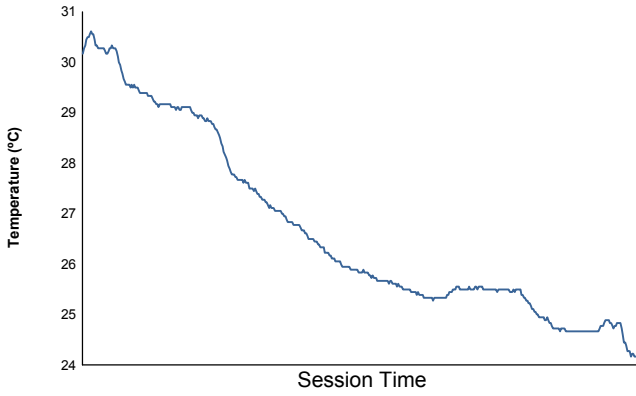

FIA WEC
1000 Miles of Sebring
Race

Weather Report

Air Temperature

Track Temperature

Humidity

Pressure

Wind Speed

Wind direction