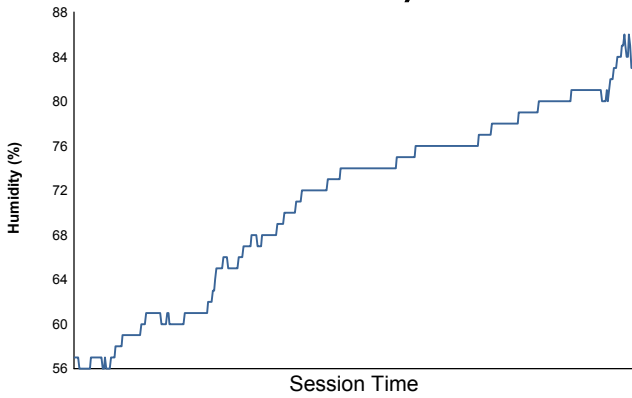

FIA WEC
1000 Miles of Sebring
Race

Weather Report

Air Temperature

Track Temperature

Humidity

Pressure

Wind Speed

Wind direction