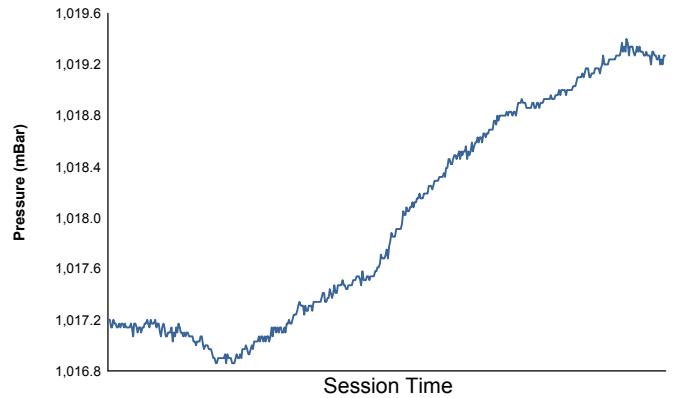

FIA WEC
1000 Miles of Sebring
Race

Weather Report

Air Temperature

Track Temperature

Humidity

Pressure

Wind Speed

Wind direction