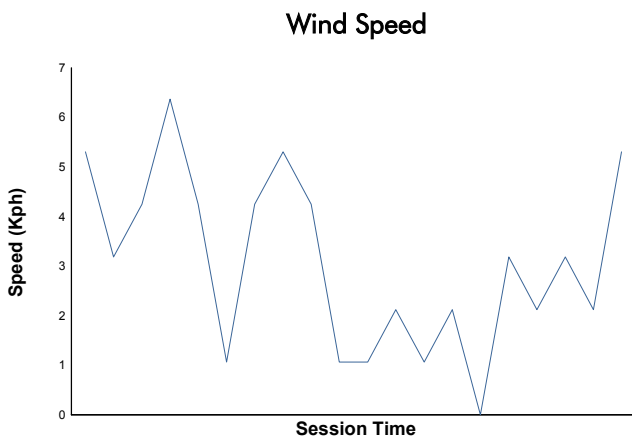

## Weather Report

Track Status: **DRY**