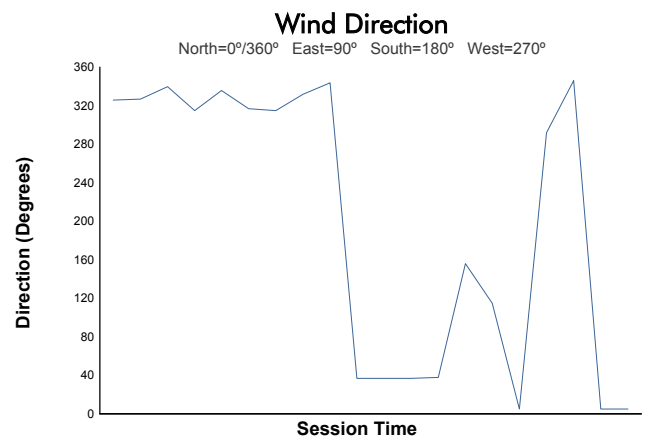

# Total 6 Hours of Spa-Francorchamps Porsche Carrera Cup France & Benelux Qualifying Session 1

## Weather Report

Track Status: **DRY**