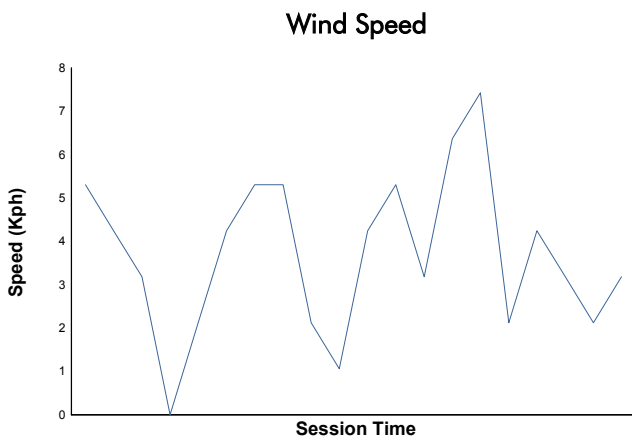

Total 6 Hours of Spa-Francorchamps Porsche Carrera Cup France & Benelux Qualifying Session 2

Weather Report

Track Status: **DRY**