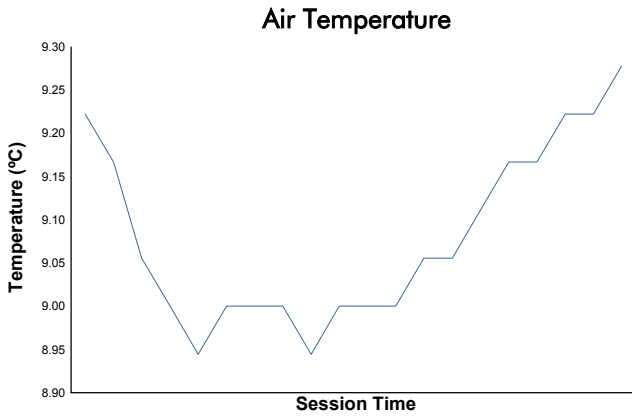

Total 6 Hours of Spa-Francorchamps Porsche Carrera Cup France & Benelux Qualifying Session 2

Weather Report

Track Status: **DRY**