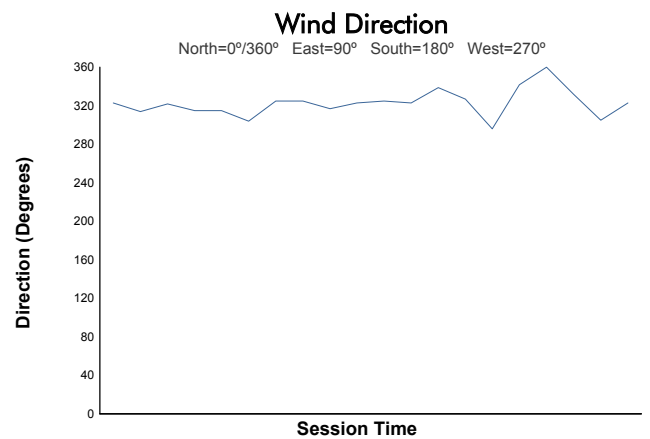

Total 6 Hours of Spa-Francorchamps Porsche Carrera Cup France & Benelux Qualifying Session 2

Weather Report

Track Status: **DRY**