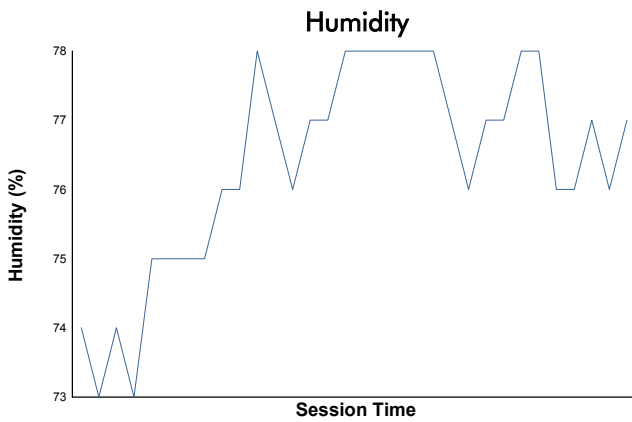

Total 6 Hours of Spa-Francorchamps Porsche Carrera Cup France & Benelux Race 1

Weather Report

Track Status: **WET**