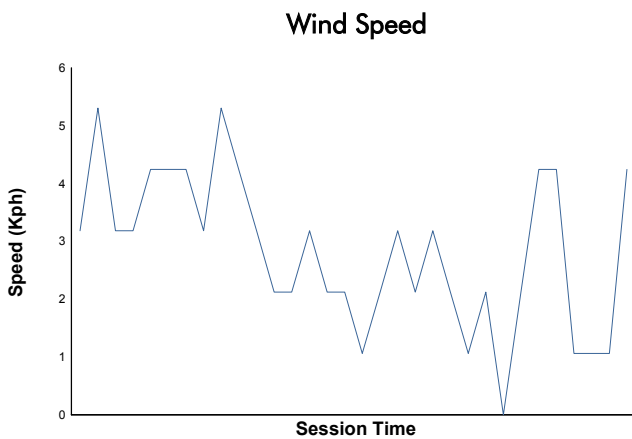

Total 6 Hours of Spa-Francorchamps Porsche Carrera Cup France & Benelux Race 1

Weather Report

Track Status: **WET**