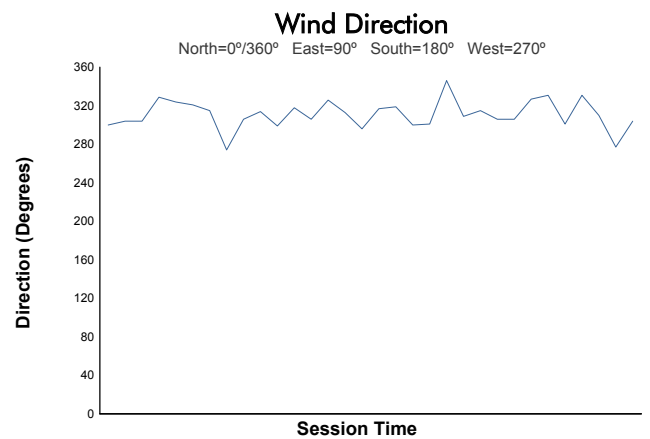

Total 6 Hours of Spa-Francorchamps Porsche Carrera Cup France & Benelux Race 1

Weather Report

Track Status: **WET**