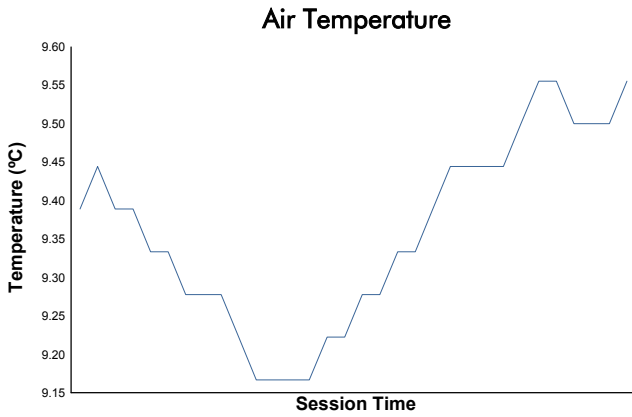

Total 6 Hours of Spa-Francorchamps Porsche Carrera Cup France & Benelux Race 1

Weather Report

Track Status: **WET**