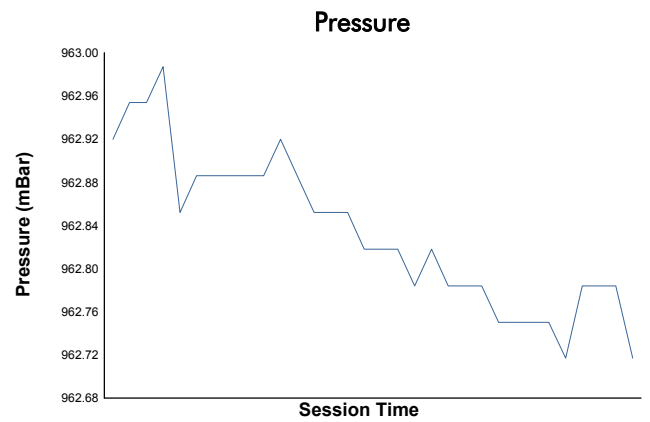

Total 6 Hours of Spa-Francorchamps Porsche Carrera Cup France & Benelux Race 1

Weather Report

Track Status: **WET**