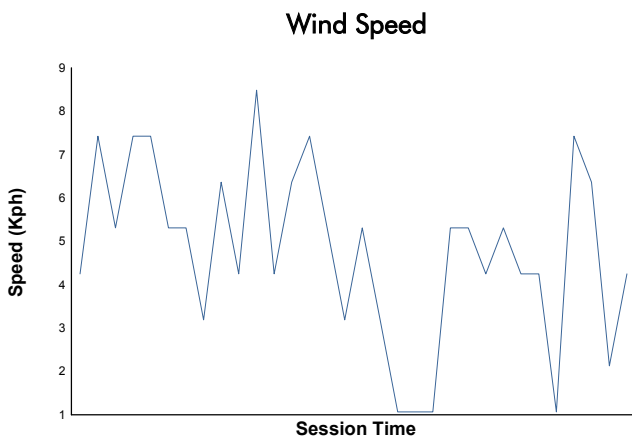

Total 6 Hours of Spa-Francorchamps Porsche Carrera Cup France & Benelux Race 2

Weather Report

Track Status: **WET**