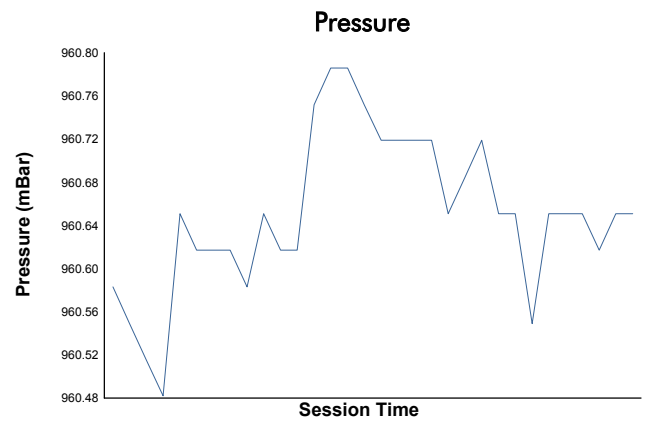

Total 6 Hours of Spa-Francorchamps Porsche Carrera Cup France & Benelux Race 2

Weather Report

Track Status: **WET**