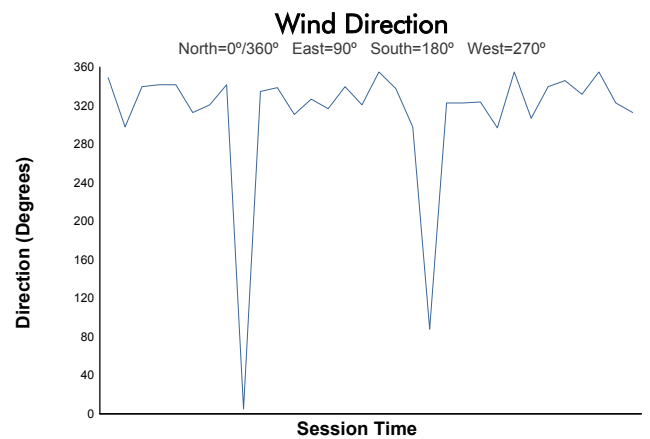

Total 6 Hours of Spa-Francorchamps Porsche Carrera Cup France & Benelux Race 2

Weather Report

Track Status: **WET**