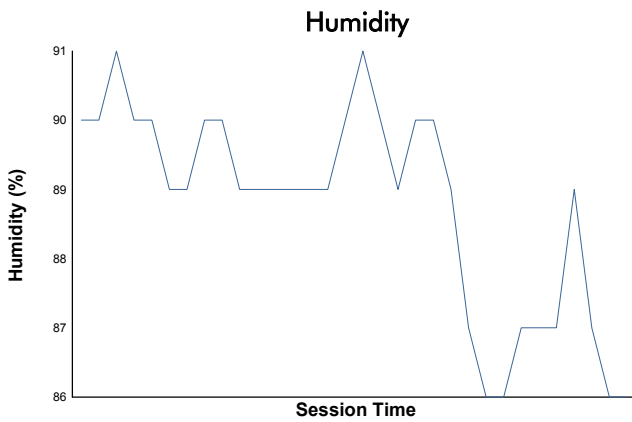

Total 6 Hours of Spa-Francorchamps Porsche Carrera Cup France & Benelux Race 2

Weather Report

Track Status: **WET**