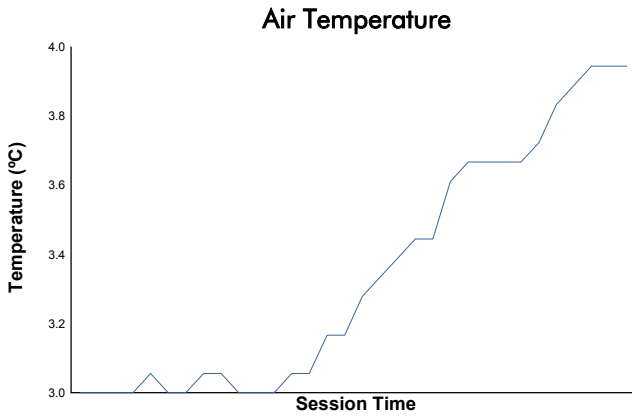

Total 6 Hours of Spa-Francorchamps Porsche Carrera Cup France & Benelux Race 2

Weather Report

Track Status: **WET**