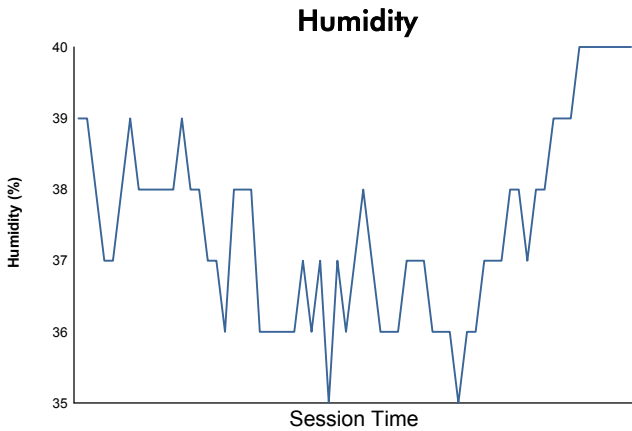

Computerised results and timing service

Total 6 Hours of Spa-Francorchamps
FIA WEC
Qualifying LMP1 & LMP2
Weather Report

Track Status: **DRY**