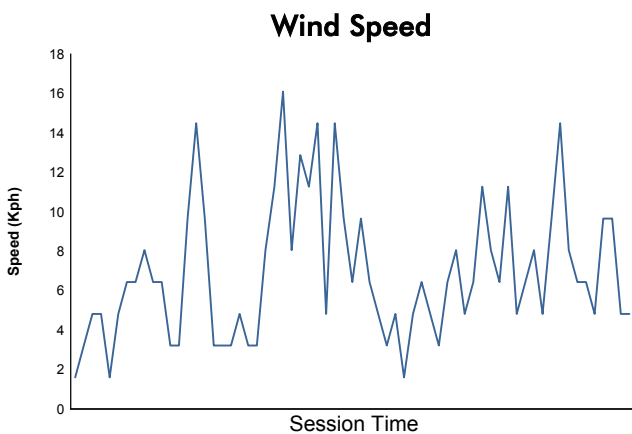

Computerised results and timing service

Total 6 Hours of Spa-Francorchamps
FIA WEC
Qualifying LMP1 & LMP2
Weather Report

Track Status: **DRY**