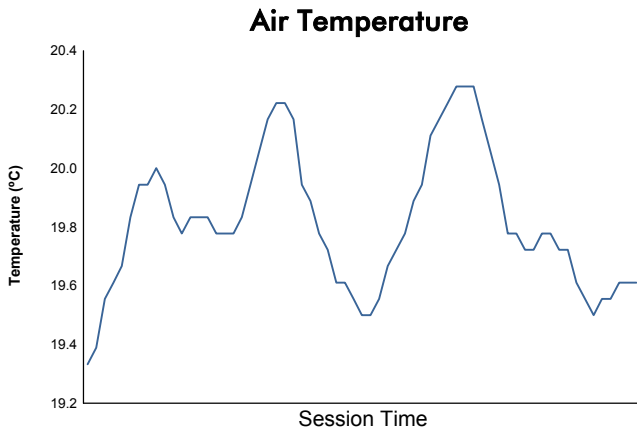

Computerised results and timing service

Total 6 Hours of Spa-Francorchamps
FIA WEC
Qualifying LMP1 & LMP2
Weather Report

Track Status: **DRY**