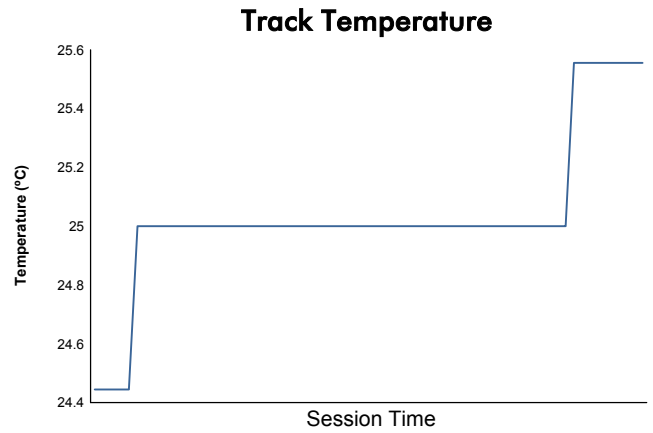

Computerised results and timing service

Total 6 Hours of Spa-Francorchamps
FIA WEC
Qualifying LMP1 & LMP2
Weather Report

Track Status: **DRY**