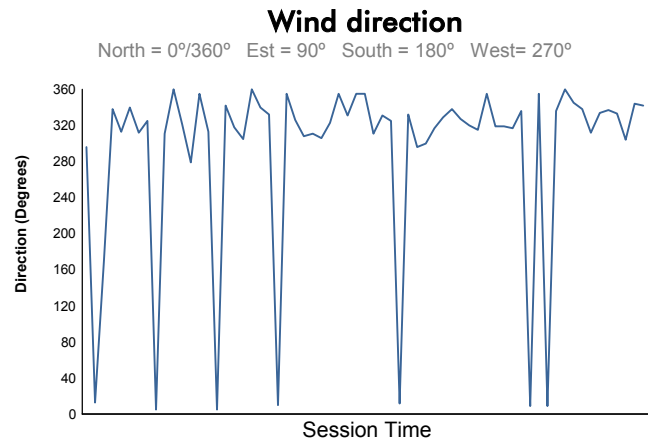

Computerised results and timing service

Total 6 Hours of Spa-Francorchamps
FIA WEC
Qualifying LMP1 & LMP2
Weather Report

Track Status: **DRY**