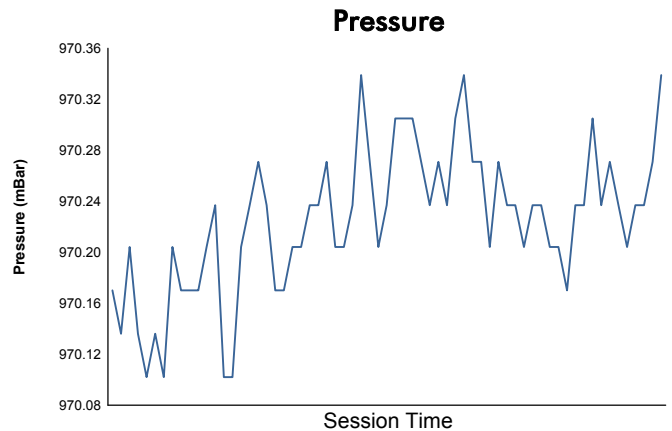

Computerised results and timing service

Total 6 Hours of Spa-Francorchamps
FIA WEC
Qualifying LMP1 & LMP2
Weather Report

Track Status: **DRY**