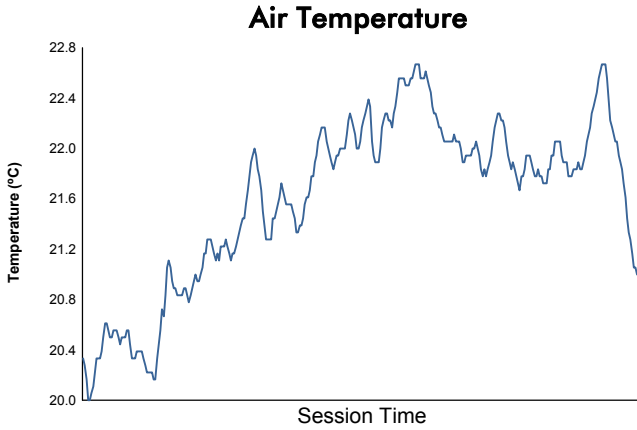

Computerised results and timing service

**Total 6 Hours of Spa-Francorchamps**  
**FIA WEC**  
**Race**  
**Weather Report**

Track Status: **DRY**