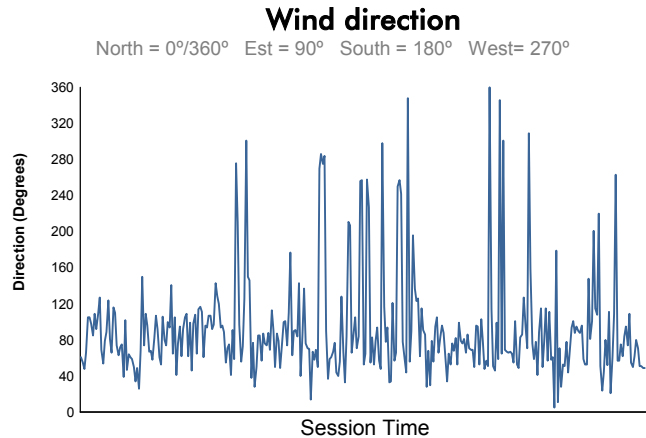

Computerised results and timing service

**Total 6 Hours of Spa-Francorchamps**  
**FIA WEC**  
**Race**  
**Weather Report**

Track Status: **DRY**