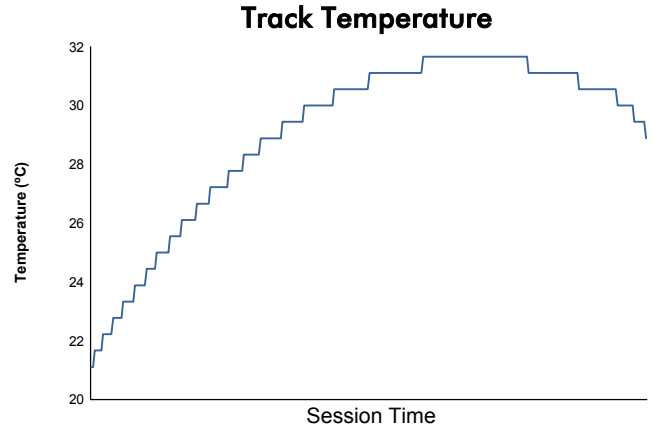

Computerised results and timing service

**Total 6 Hours of Spa-Francorchamps**  
**FIA WEC**  
**Race**  
**Weather Report**

Track Status: **DRY**