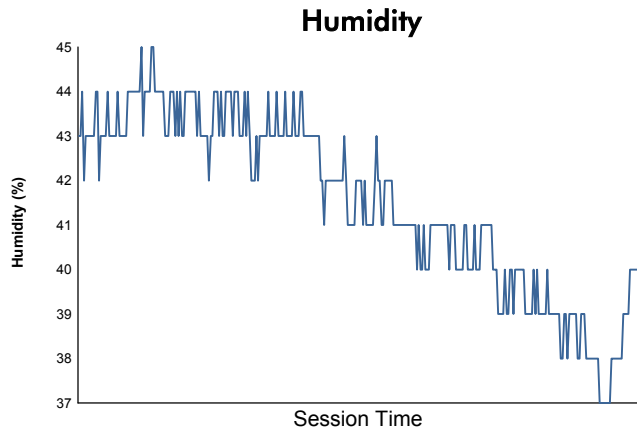

Computerised results and timing service

**Total 6 Hours of Spa-Francorchamps**  
**FIA WEC**  
**Race**  
**Weather Report**

Track Status: **DRY**