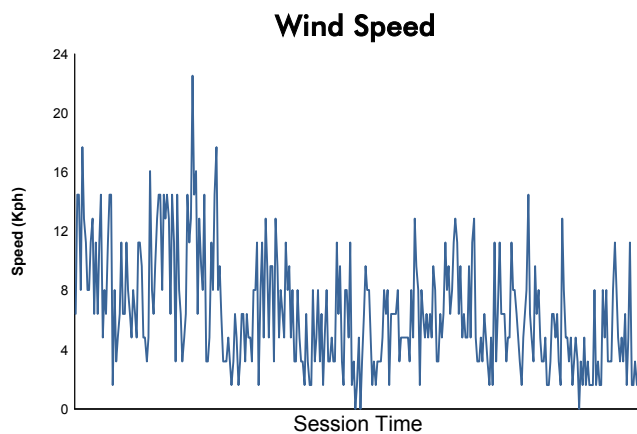

Computerised results and timing service

**Total 6 Hours of Spa-Francorchamps**  
**FIA WEC**  
**Race**  
**Weather Report**

Track Status: **DRY**