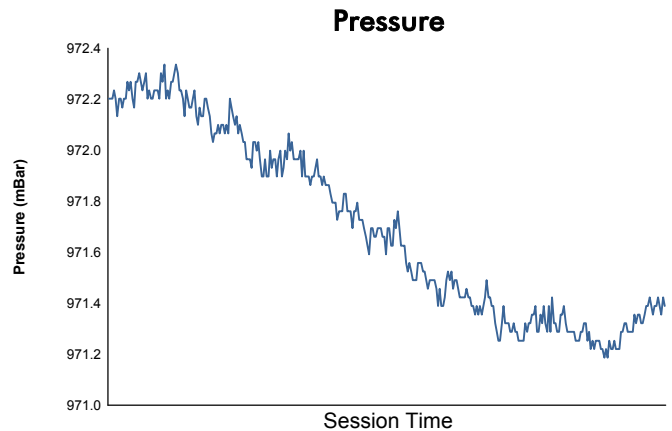

Computerised results and timing service

**Total 6 Hours of Spa-Francorchamps**  
**FIA WEC**  
**Race**  
**Weather Report**

Track Status: **DRY**