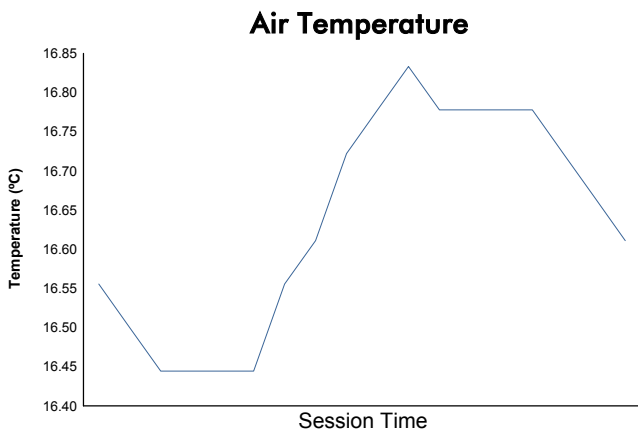

Total 6 Hours of Spa-Francorchamps

Porsche Carrera Cup France & Benelux

Qualifying Session 2

Weather Report

Track Status: **DRY**