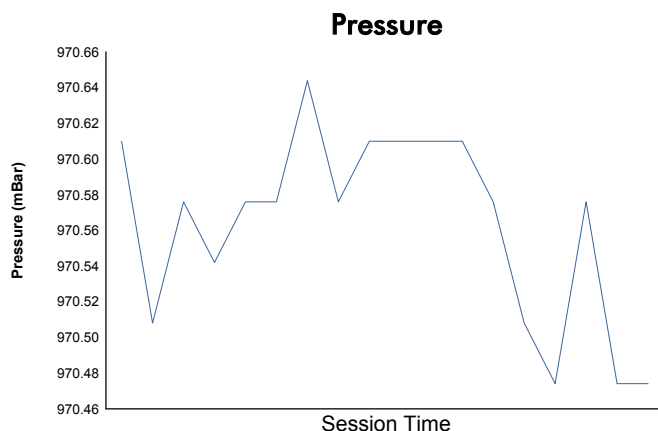

Total 6 Hours of Spa-Francorchamps

Porsche Carrera Cup France & Benelux

Qualifying Session 2

Weather Report

Track Status: **DRY**