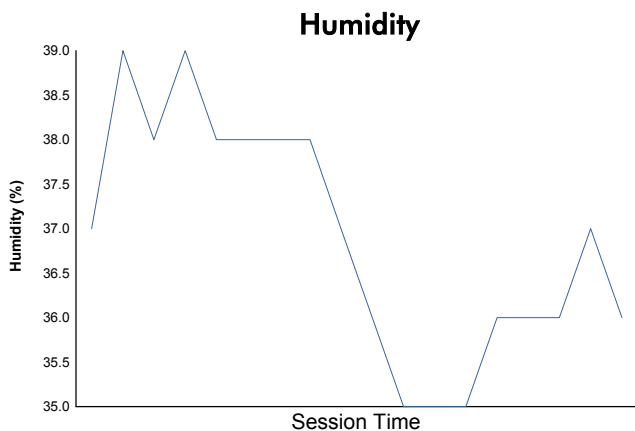

Total 6 Hours of Spa-Francorchamps

Porsche Carrera Cup France & Benelux

Qualifying Session 2

Weather Report

Track Status: **DRY**