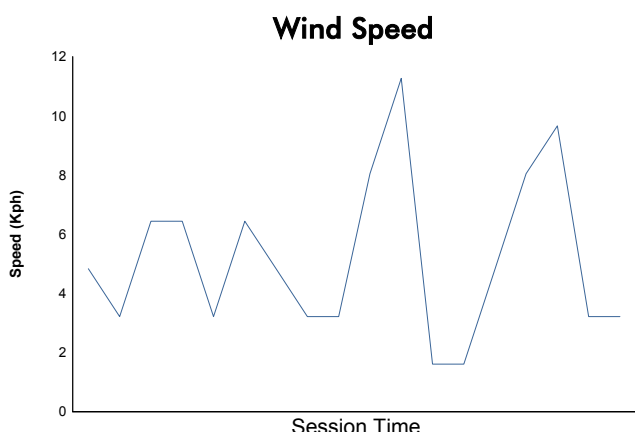

Total 6 Hours of Spa-Francorchamps

Porsche Carrera Cup France & Benelux

Qualifying Session 2

Weather Report

Track Status: **DRY**