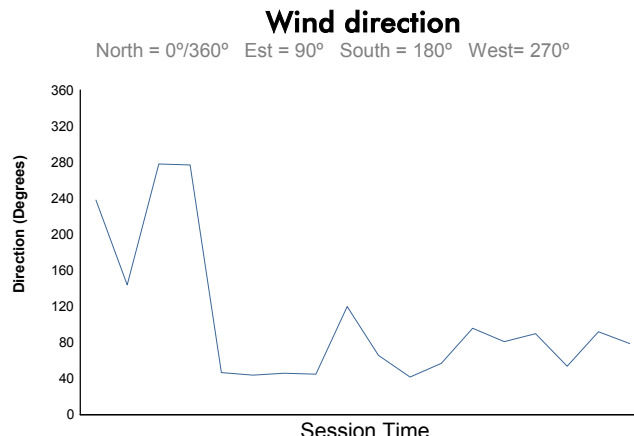

Total 6 Hours of Spa-Francorchamps

Porsche Carrera Cup France & Benelux

Qualifying Session 2

Weather Report

Track Status: **DRY**