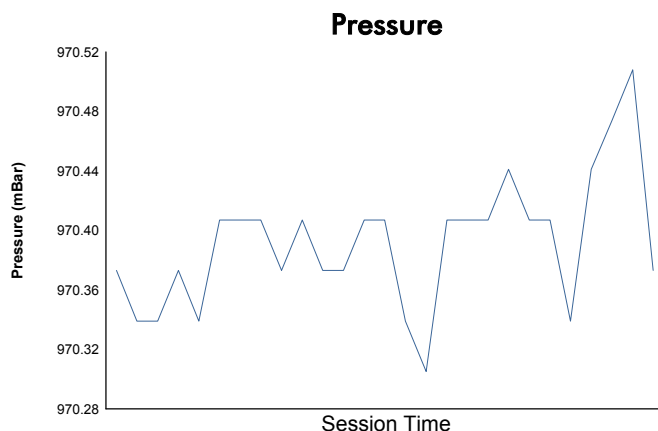

Total 6 Hours of Spa-Francorchamps Porsche Carrera Cup France & Benelux Race 1

Weather Report

Track Status: **DRY**