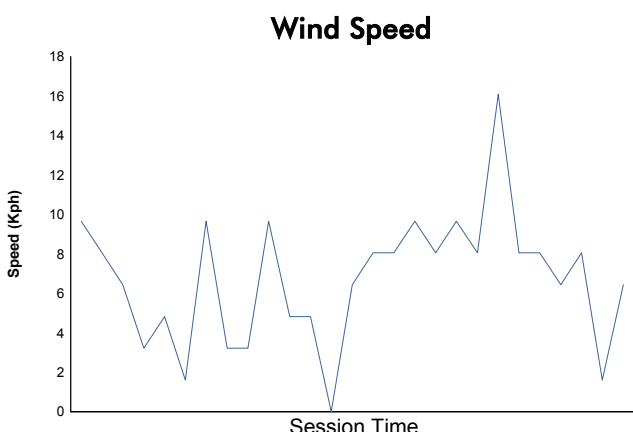

Total 6 Hours of Spa-Francorchamps Porsche Carrera Cup France & Benelux Race 1

Weather Report

Track Status: **DRY**