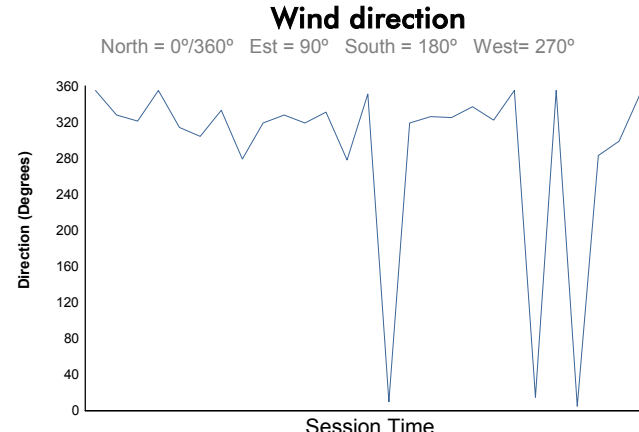

Total 6 Hours of Spa-Francorchamps Porsche Carrera Cup France & Benelux Race 1

Weather Report

Track Status: **DRY**