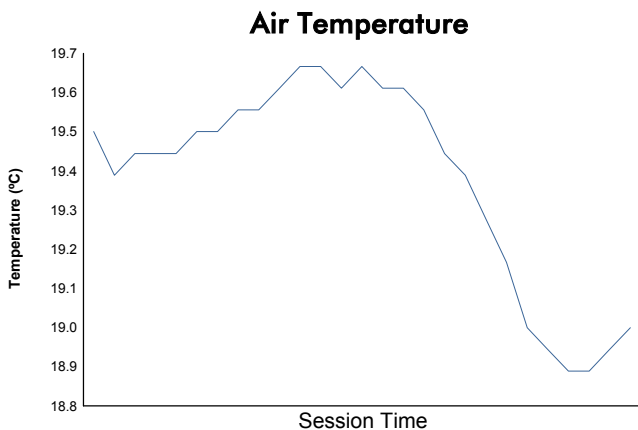

Total 6 Hours of Spa-Francorchamps Porsche Carrera Cup France & Benelux Race 1

Weather Report

Track Status: **DRY**