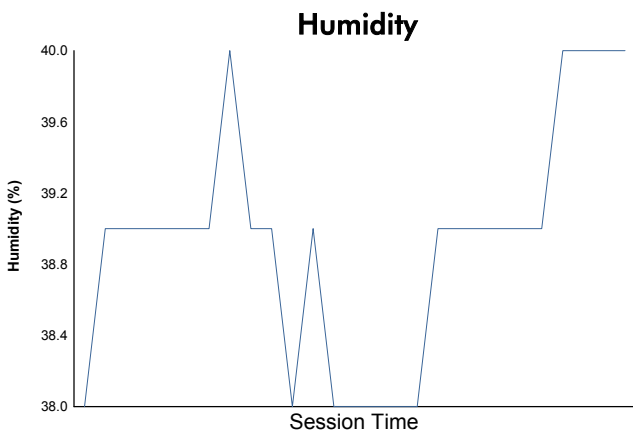

Total 6 Hours of Spa-Francorchamps Porsche Carrera Cup France & Benelux Race 1

Weather Report

Track Status: **DRY**