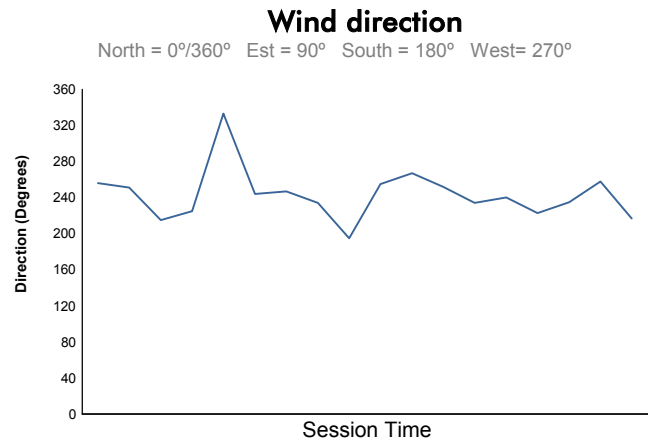

Computerised results and timing service

**6 Hours of Silverstone**  
**FIA WEC**  
**Qualifying LMGTE Pro & LMGTE Am**  
**Weather Report**

Track Status: **DRY**