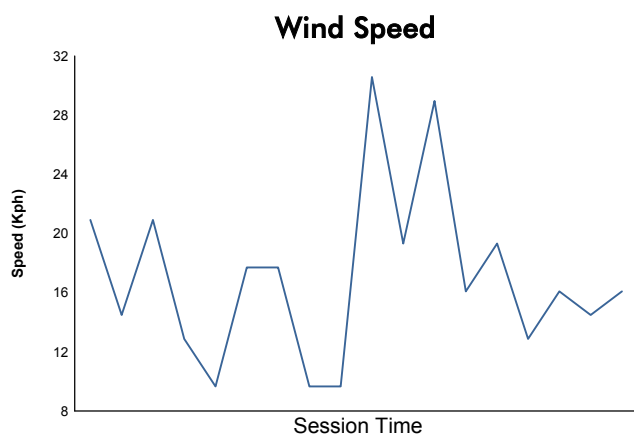

Computerised results and timing service

**6 Hours of Silverstone**  
**FIA WEC**  
**Qualifying LMGTE Pro & LMGTE Am**  
**Weather Report**

Track Status: **DRY**