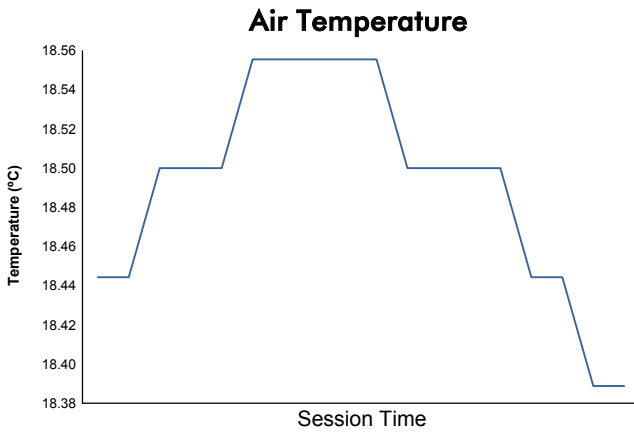

Computerised results and timing service

**6 Hours of Silverstone**  
**FIA WEC**  
**Qualifying LMGTE Pro & LMGTE Am**  
**Weather Report**

Track Status: **DRY**