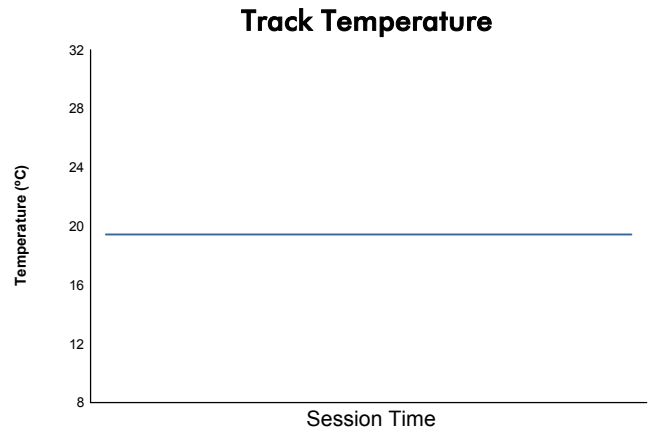

Computerised results and timing service

**6 Hours of Silverstone**  
**FIA WEC**  
**Qualifying LMGTE Pro & LMGTE Am**  
**Weather Report**

Track Status: **DRY**