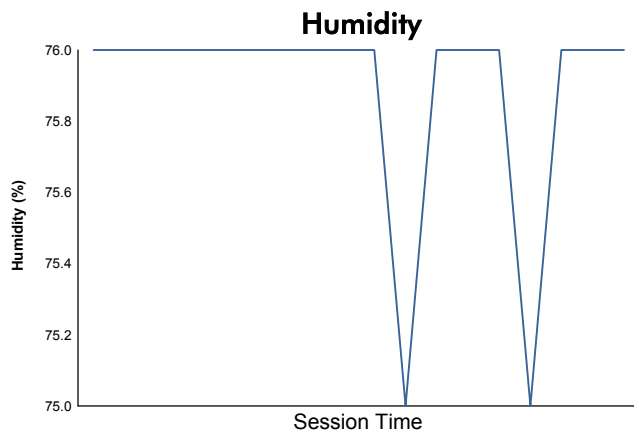

Computerised results and timing service

**6 Hours of Silverstone**  
**FIA WEC**  
**Qualifying LMGTE Pro & LMGTE Am**  
**Weather Report**

Track Status: **DRY**