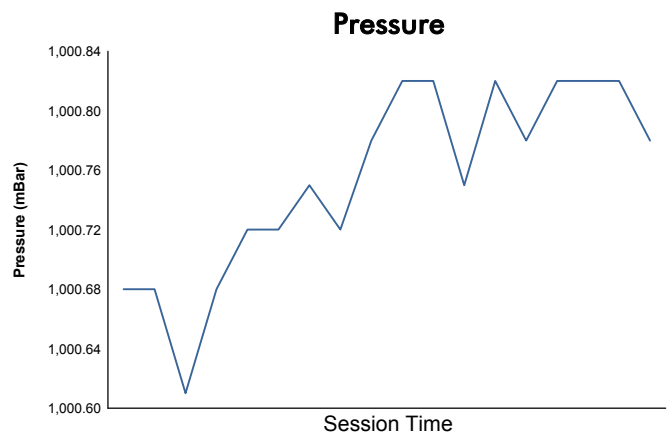

Computerised results and timing service

**6 Hours of Silverstone**  
**FIA WEC**  
**Qualifying LMGTE Pro & LMGTE Am**  
**Weather Report**

Track Status: **DRY**