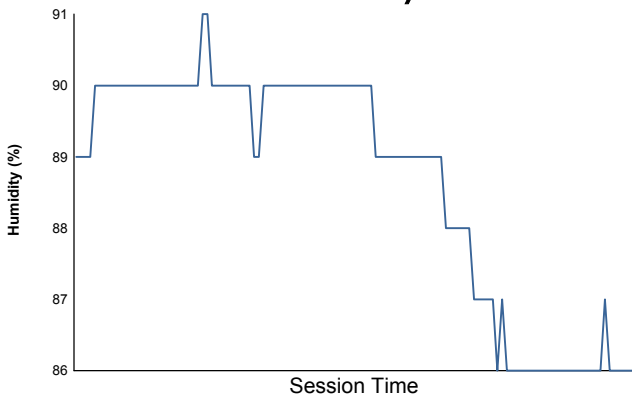

FIA WEC
6 Hours of Fuji
Free Practice 1

Weather Report

Air Temperature

Track Temperature

Humidity

Pressure

Wind Speed

Wind direction

North = 0°/360° Est = 90° South = 180° West = 270°

Track Status: **WET**