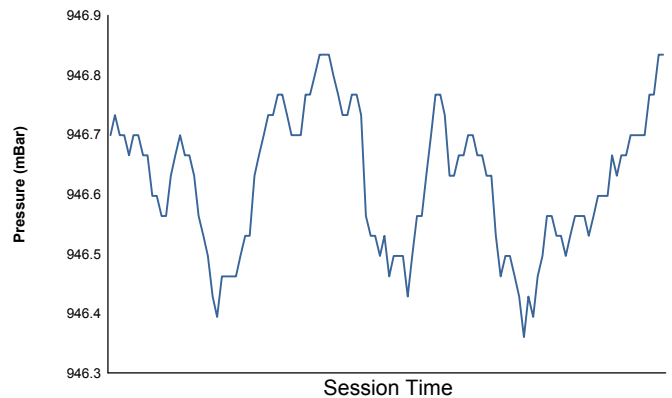

FIA WEC
6 Hours of Fuji
Free Practice 1

Weather Report

Air Temperature

Track Temperature

Humidity

Pressure

Wind Speed

Wind direction

North = 0°/360° Est = 90° South = 180° West = 270°

Track Status: **WET**