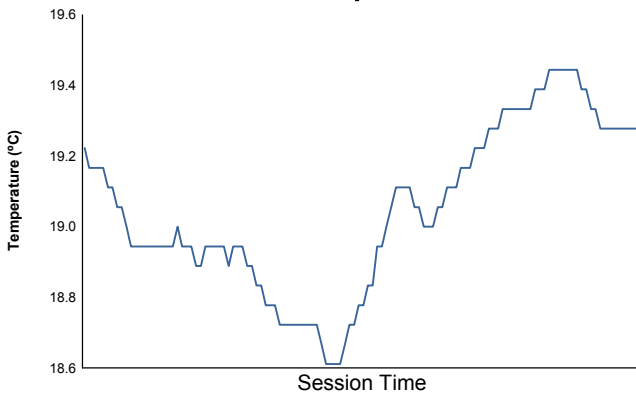

FIA WEC
6 Hours of Fuji
Free Practice 1

Weather Report

Air Temperature

Track Temperature

Humidity

Pressure

Wind Speed

Wind direction

North = 0°/360° Est = 90° South = 180° West = 270°

Track Status: **WET**