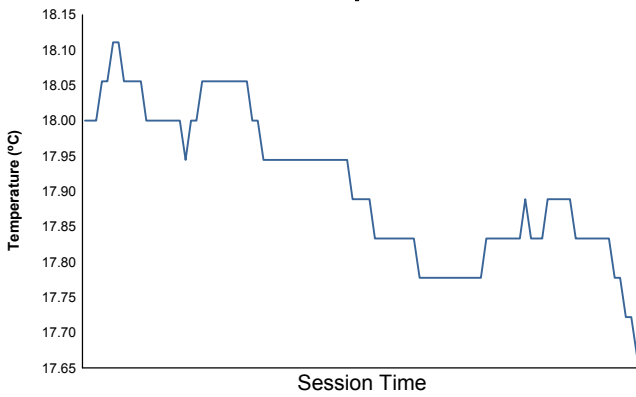

**FIA WEC**  
**6 Hours of Fuji**  
**Free Practice 2**

**Weather Report**

**Air Temperature**

**Track Temperature**

**Humidity**

**Pressure**

**Wind Speed**

**Wind direction**

North = 0°/360° Est = 90° South = 180° West = 270°

Track Status: **DRY**