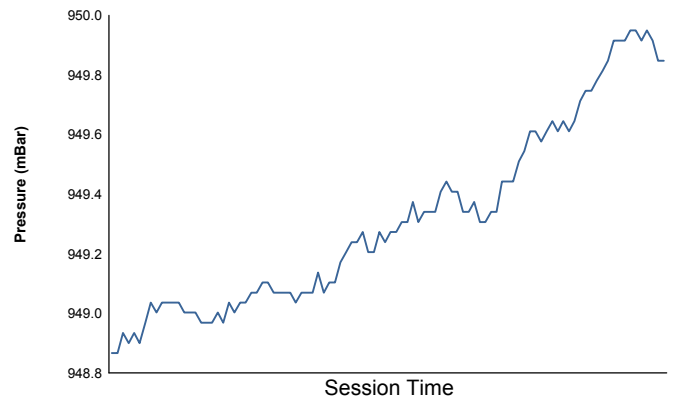

**FIA WEC**  
**6 Hours of Fuji**  
**Free Practice 2**

**Weather Report**

**Air Temperature**

**Track Temperature**

**Humidity**

**Pressure**

**Wind Speed**

**Wind direction**

North = 0°/360° Est = 90° South = 180° West = 270°

Track Status: **DRY**