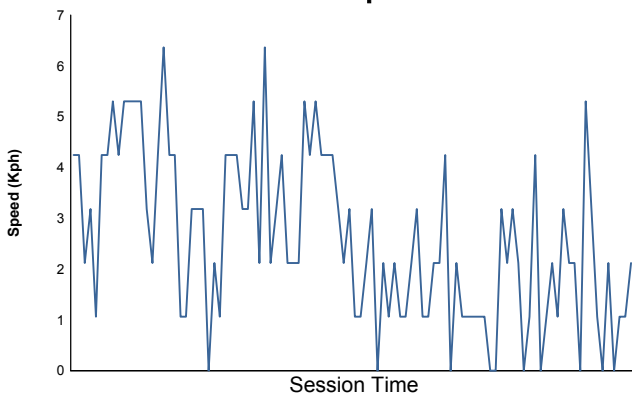

**FIA WEC**  
**6 Hours of Fuji**  
**Free Practice 2**

**Weather Report**

**Air Temperature**

**Track Temperature**

**Humidity**

**Pressure**

**Wind Speed**

**Wind direction**

North = 0°/360° Est = 90° South = 180° West = 270°

Track Status: **DRY**