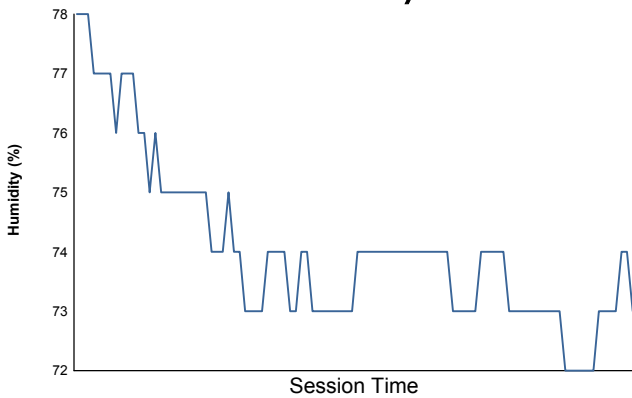

**FIA WEC**  
**6 Hours of Fuji**  
**Free Practice 2**

**Weather Report**

**Air Temperature**

**Track Temperature**

**Humidity**

**Pressure**

**Wind Speed**

**Wind direction**

North = 0°/360° Est = 90° South = 180° West = 270°

Track Status: **DRY**