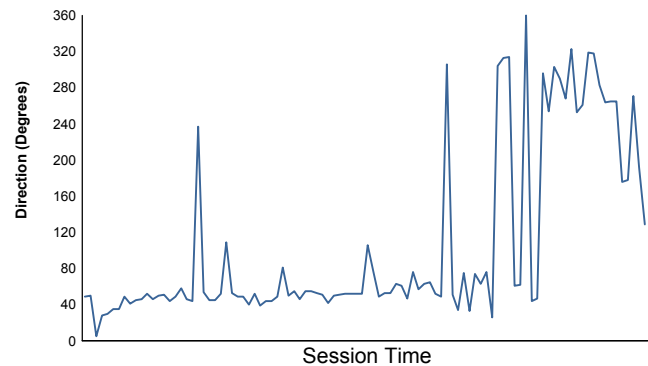

**FIA WEC**  
**6 Hours of Fuji**  
**Free Practice 2**

**Weather Report**

**Air Temperature**

**Track Temperature**

**Humidity**

**Pressure**

**Wind Speed**

**Wind direction**

North = 0°/360° Est = 90° South = 180° West = 270°

Track Status: **DRY**