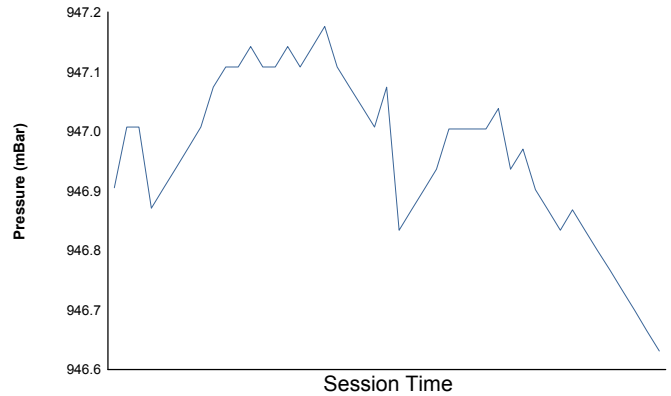

6 Hours of Fuji

Japan Formula 3

Free Practice 1

Weather Report

Air Temperature

Track Temperature

Humidity

Pressure

Wind Speed

Wind direction

Track Status: **WET**