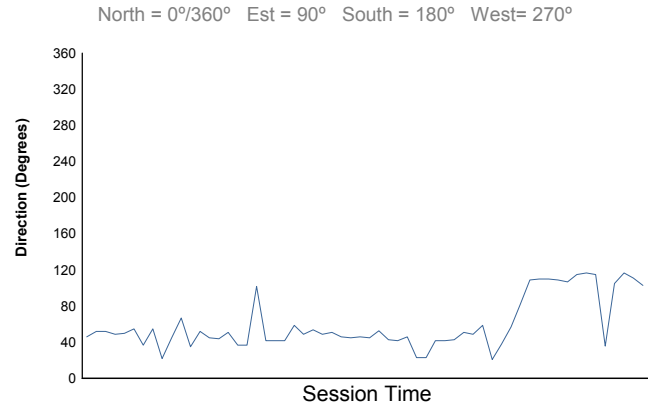

6 Hours of Fuji

Japan Formula 3

Free Practice 2

Weather Report

Air Temperature

Track Temperature

Humidity

Pressure

Wind Speed

Wind direction

Track Status: **DRY**