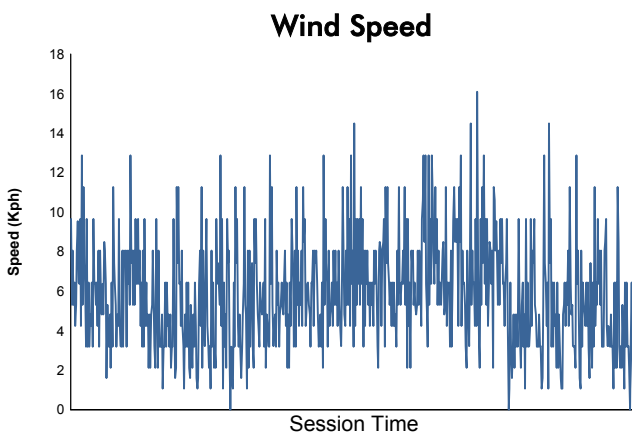

FIA WEC
6 Hours of Shanghai
Race

Weather Report

Track Status: **WET**