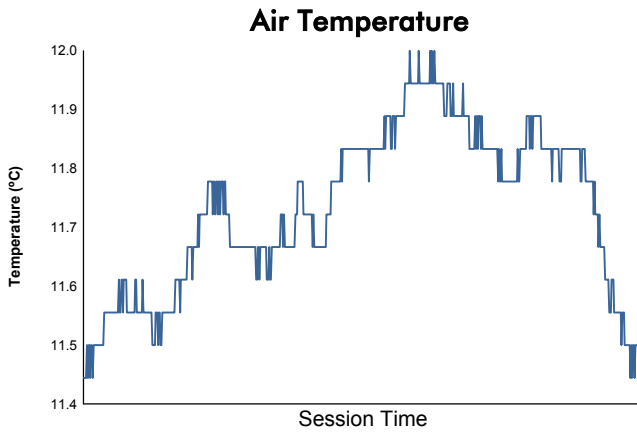

FIA WEC
6 Hours of Shanghai
Race

Weather Report

Track Status: **WET**