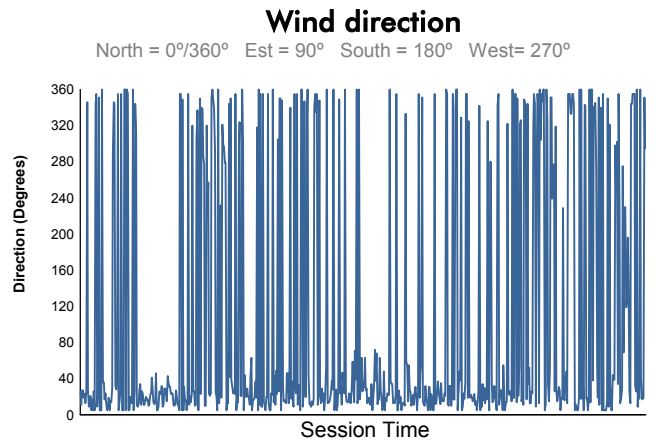

FIA WEC
6 Hours of Shanghai
Race

Weather Report

Track Status: **WET**