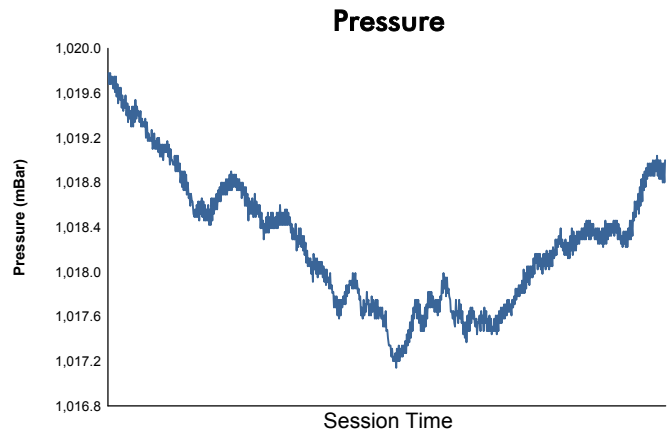

FIA WEC
6 Hours of Shanghai
Race

Weather Report

Track Status: **WET**