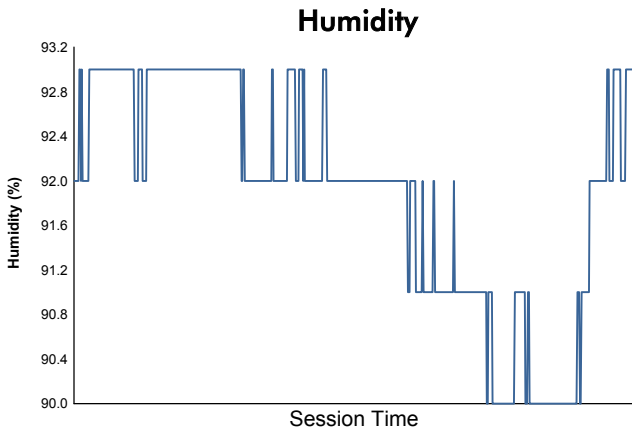

FIA WEC
6 Hours of Shanghai
Race

Weather Report

Track Status: **WET**