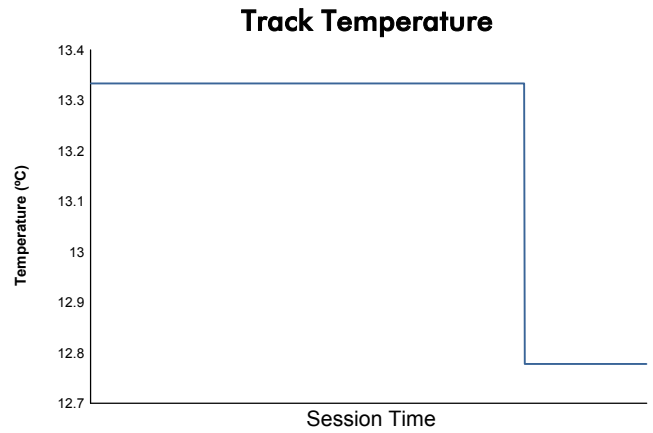

FIA WEC
6 Hours of Shanghai
Race

Weather Report

Track Status: **WET**