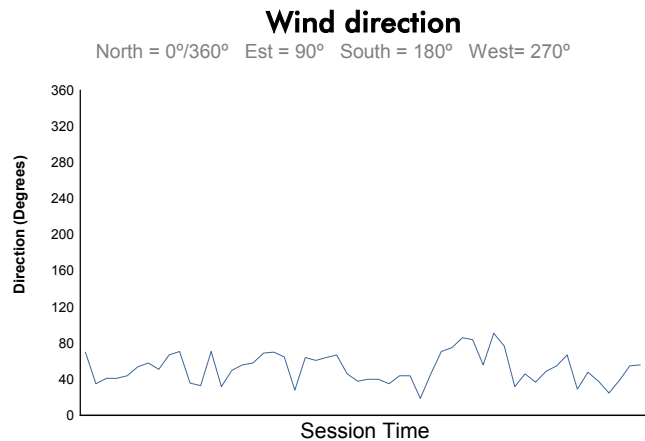

**6 Hours of Shanghai**  
Porsche Carrera Cup Asia  
Qualifying

**Weather Report**

Track Status: **DRY**