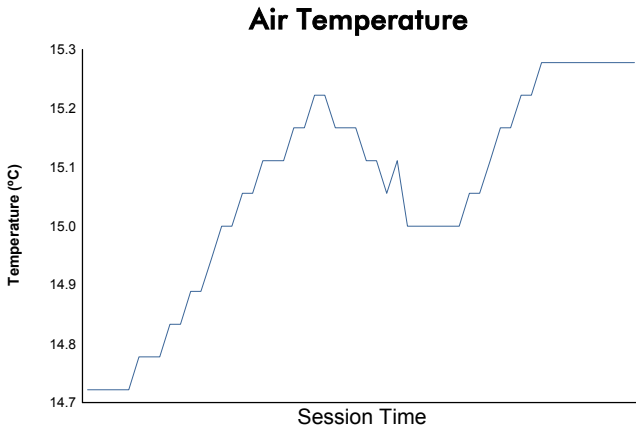

**6 Hours of Shanghai**  
Porsche Carrera Cup Asia  
Qualifying

**Weather Report**

Track Status: **DRY**