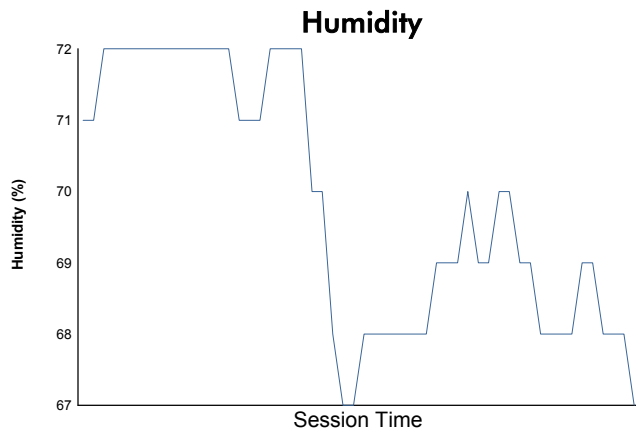

**6 Hours of Shanghai**  
Porsche Carrera Cup Asia  
Qualifying

**Weather Report**

Track Status: **DRY**