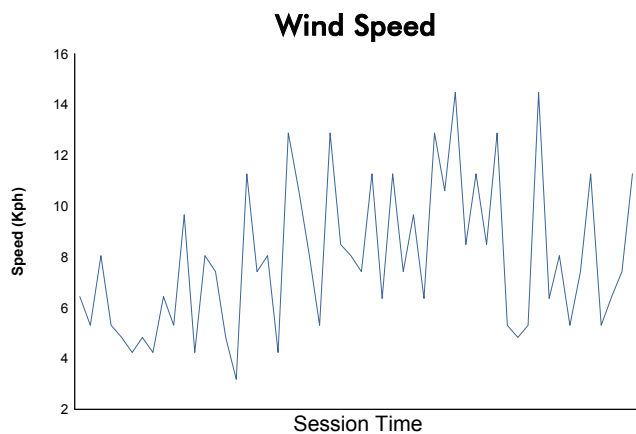

**6 Hours of Shanghai**  
Porsche Carrera Cup Asia  
Qualifying

**Weather Report**

Track Status: **DRY**