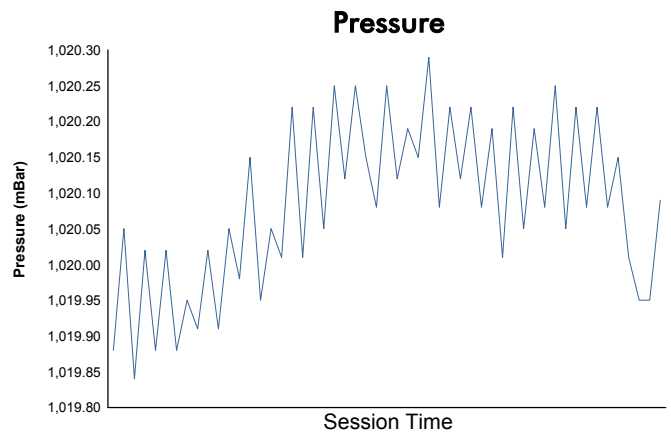

6 Hours of Shanghai
Porsche Carrera Cup Asia
Race 2

Weather Report

Track Status: **DRY**