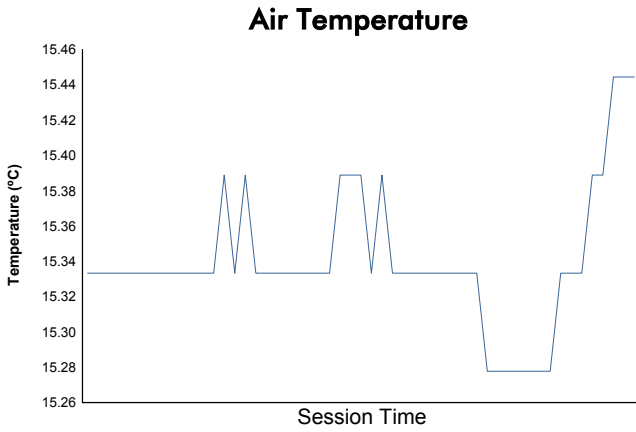

6 Hours of Shanghai
Porsche Carrera Cup Asia
Race 2

Weather Report

Track Status: **DRY**