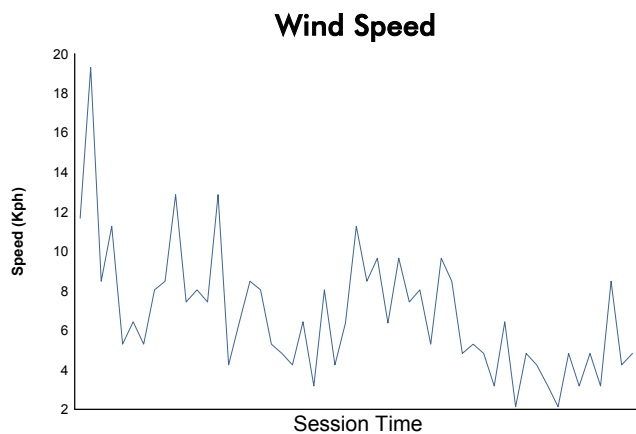

6 Hours of Shanghai
Porsche Carrera Cup Asia
Race 2

Weather Report

Track Status: **DRY**