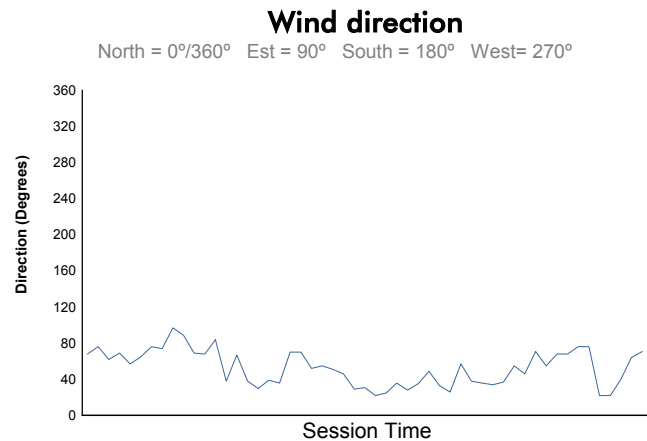

6 Hours of Shanghai
Porsche Carrera Cup Asia
Race 2

Weather Report

Track Status: **DRY**