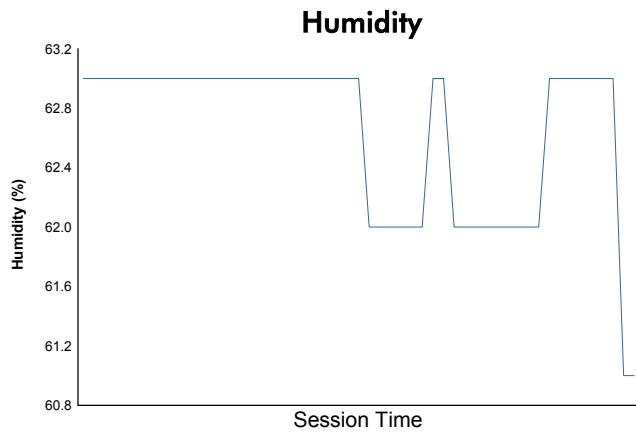

6 Hours of Shanghai
Porsche Carrera Cup Asia
Race 2

Weather Report

Track Status: **DRY**