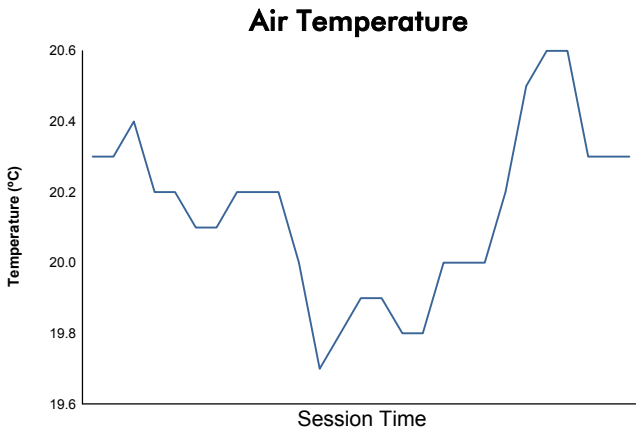

**FIA WEC**  
4 Hours of Silverstone  
Qualifying LMGTE Pro & LMGTE Am  
Weather Report

Track Status: **DRY**