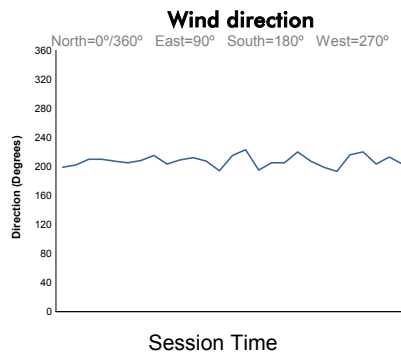

**FIA WEC**  
4 Hours of Silverstone  
Qualifying LMGTE Pro & LMGTE Am  
Weather Report

Track Status: **DRY**