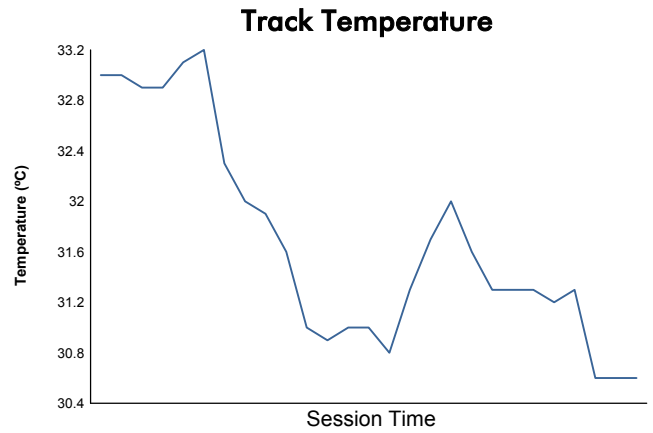

**FIA WEC**  
4 Hours of Silverstone  
Qualifying LMGTE Pro & LMGTE Am  
Weather Report

Track Status: **DRY**