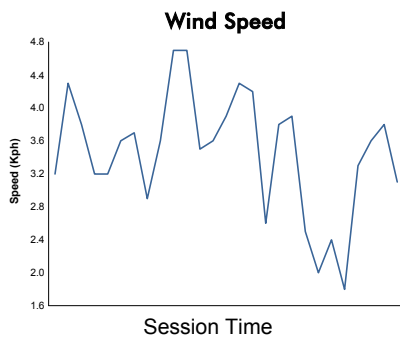

**FIA WEC**  
4 Hours of Silverstone  
Qualifying LMGTE Pro & LMGTE Am  
Weather Report

Track Status: **DRY**