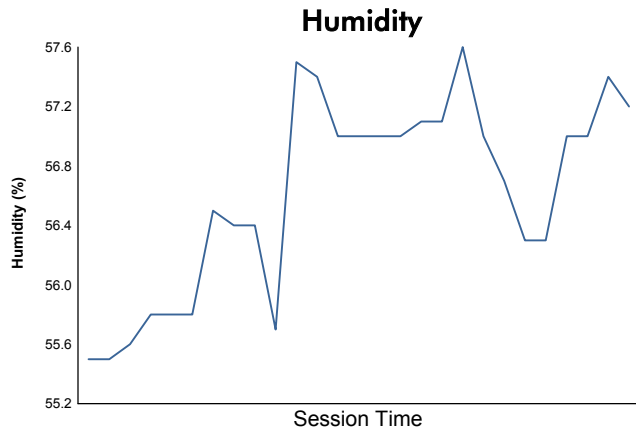

**FIA WEC**  
4 Hours of Silverstone  
Qualifying LMGTE Pro & LMGTE Am  
Weather Report

Track Status: **DRY**