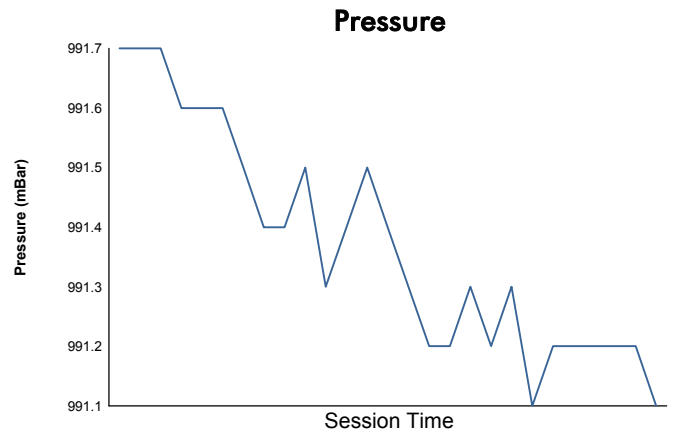

**FIA WEC**  
4 Hours of Silverstone  
Qualifying LMGTE Pro & LMGTE Am  
Weather Report

Track Status: **DRY**