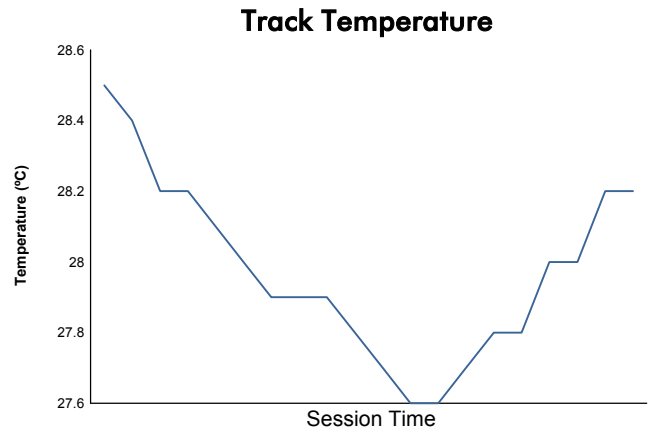

FIA WEC
4 Hours of Silverstone
Qualifying LMP1 & LMP2

Weather Report

Track Status: **DRY**