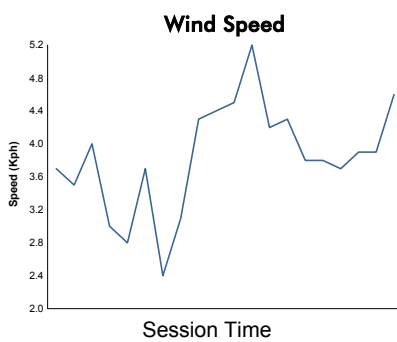

FIA WEC
4 Hours of Silverstone
Qualifying LMP1 & LMP2

Weather Report

Track Status: **DRY**