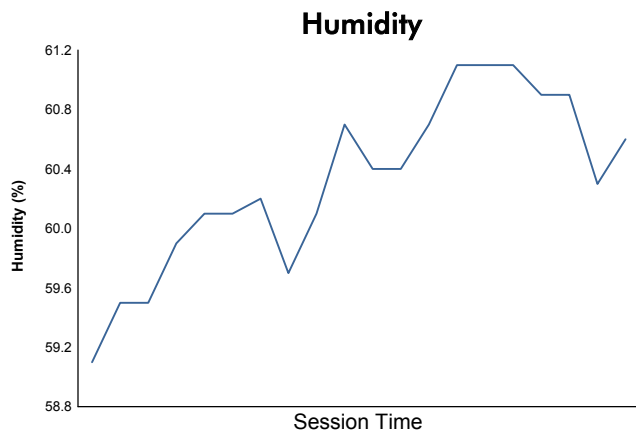

FIA WEC
4 Hours of Silverstone
Qualifying LMP1 & LMP2

Weather Report

Track Status: **DRY**