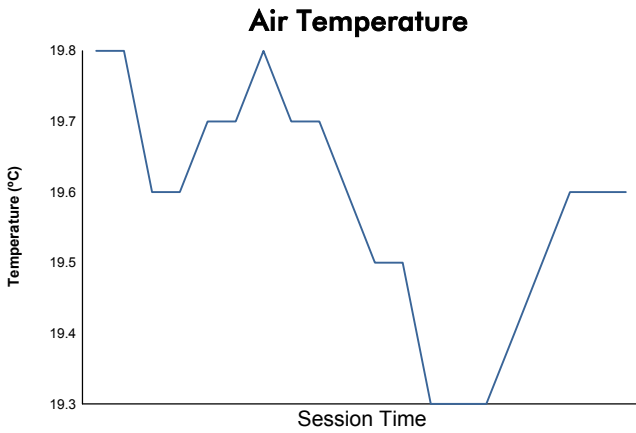

FIA WEC
4 Hours of Silverstone
Qualifying LMP1 & LMP2

Weather Report

Track Status: **DRY**