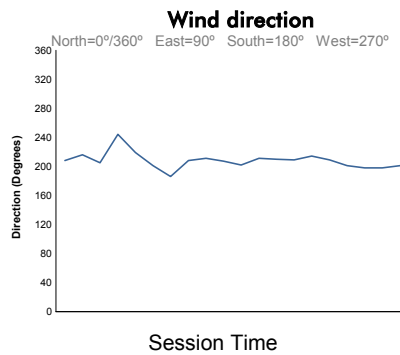

FIA WEC
4 Hours of Silverstone
Qualifying LMP1 & LMP2

Weather Report

Track Status: **DRY**