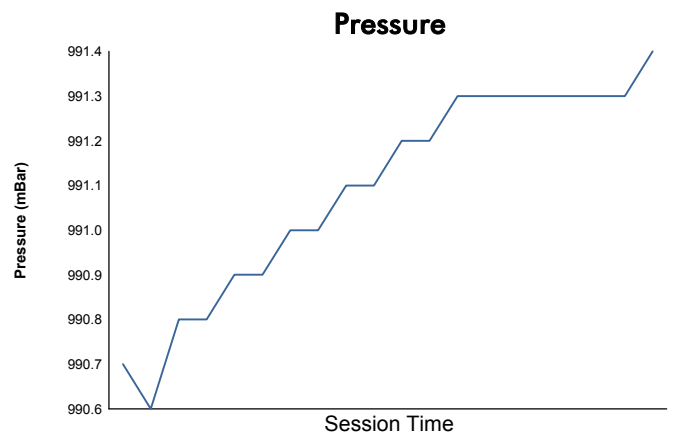

FIA WEC
4 Hours of Silverstone
Qualifying LMP1 & LMP2

Weather Report

Track Status: **DRY**