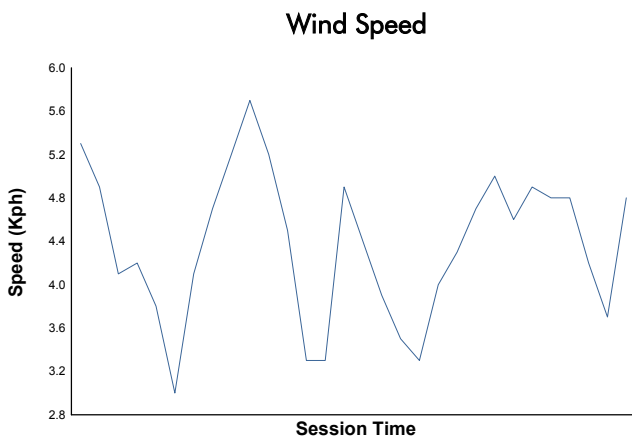

4 Hours of Silverstone Porsche Carrera Cup GB Qualifying

Weather Report

Track Status: **DRY**