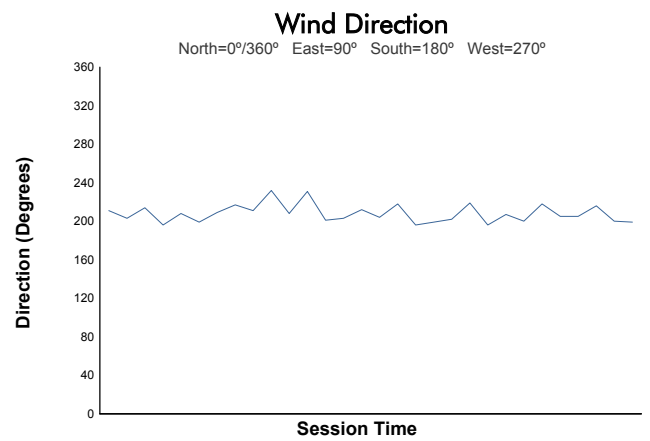

4 Hours of Silverstone Porsche Carrera Cup GB Qualifying

Weather Report

Track Status: **DRY**