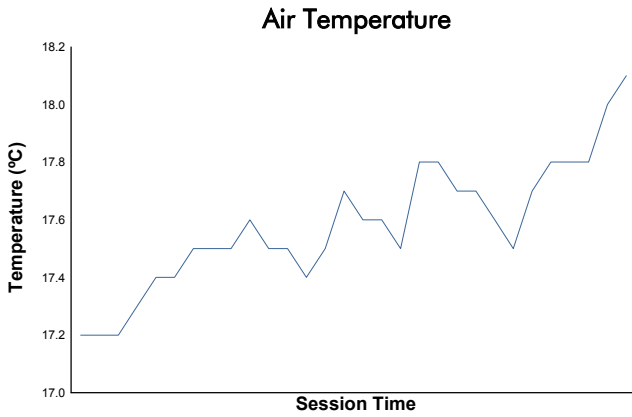

4 Hours of Silverstone Porsche Carrera Cup GB Qualifying

Weather Report

Track Status: **DRY**