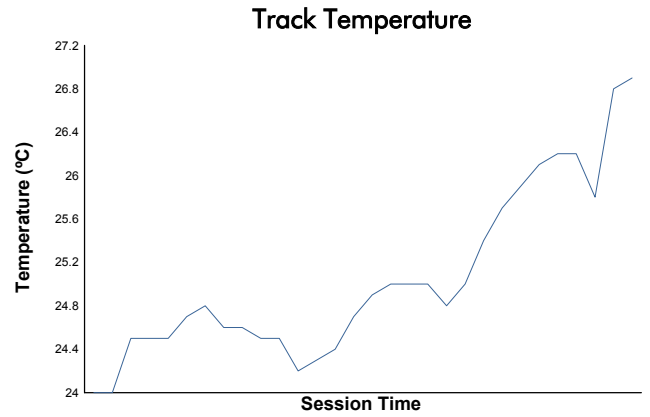

4 Hours of Silverstone Porsche Carrera Cup GB Qualifying

Weather Report

Track Status: **DRY**