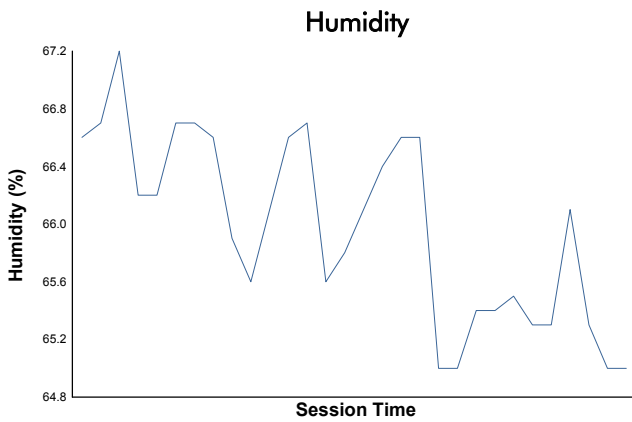

4 Hours of Silverstone Porsche Carrera Cup GB Qualifying

Weather Report

Track Status: **DRY**