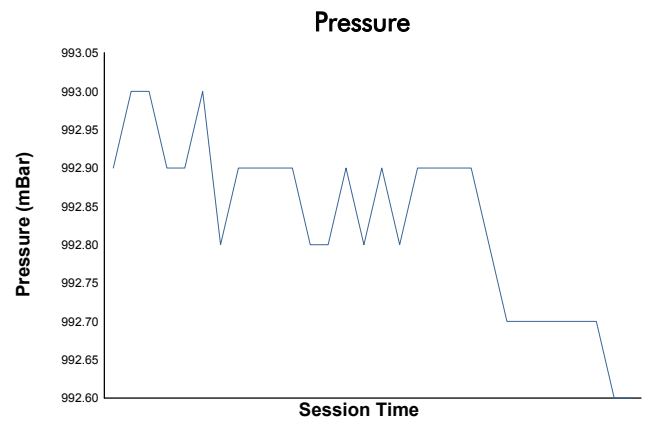

4 Hours of Silverstone Porsche Carrera Cup GB Qualifying

Weather Report

Track Status: **DRY**