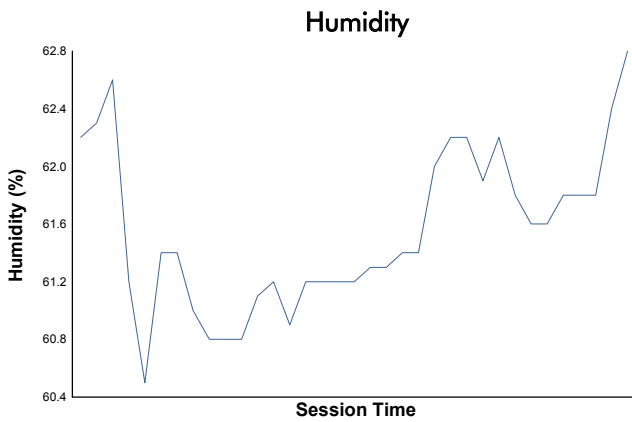

4 Hours of Silverstone Porsche Carrera Cup GB Race 1

Weather Report

Track Status: **DRY**