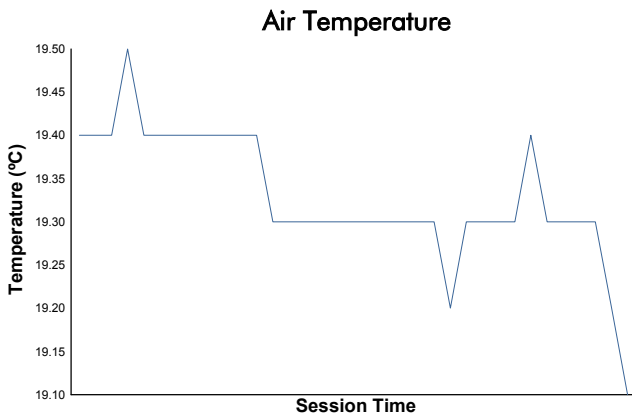

4 Hours of Silverstone Porsche Carrera Cup GB Race 1

Weather Report

Track Status: **DRY**