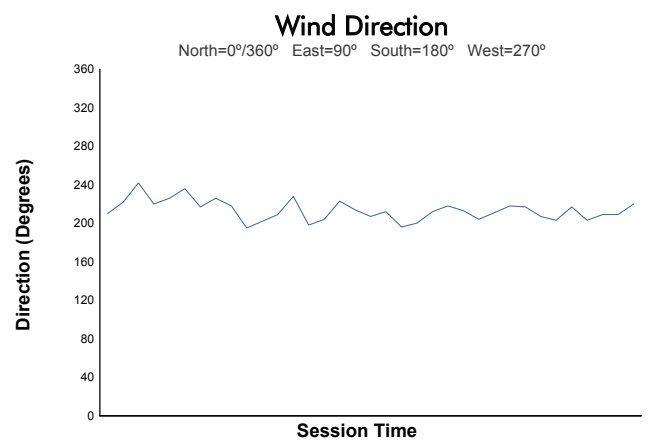

4 Hours of Silverstone Porsche Carrera Cup GB Race 1

Weather Report

Track Status: **DRY**