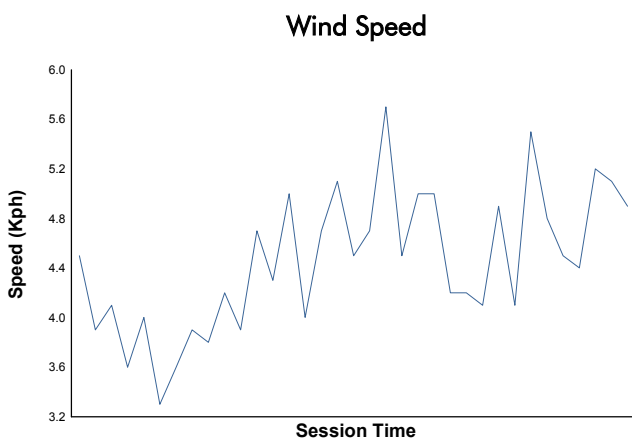

4 Hours of Silverstone Porsche Carrera Cup GB Race 1

Weather Report

Track Status: **DRY**