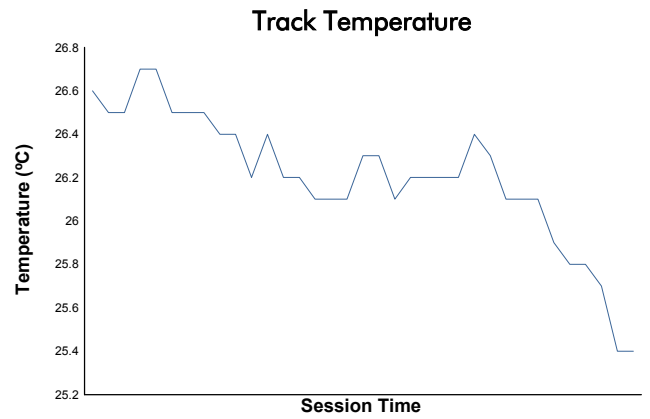

4 Hours of Silverstone Porsche Carrera Cup GB Race 1

Weather Report

Track Status: **DRY**