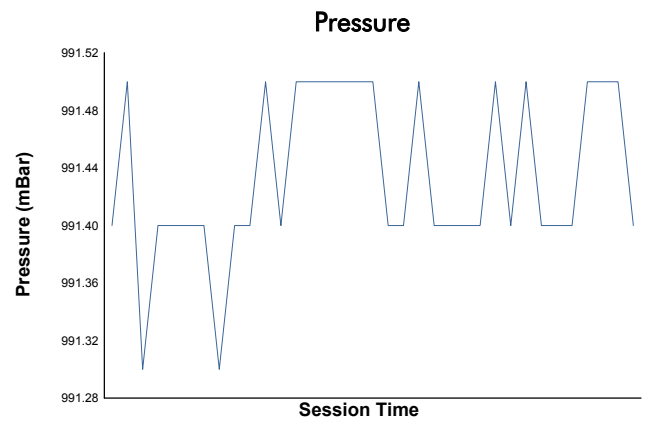

4 Hours of Silverstone Porsche Carrera Cup GB Race 1

Weather Report

Track Status: **DRY**