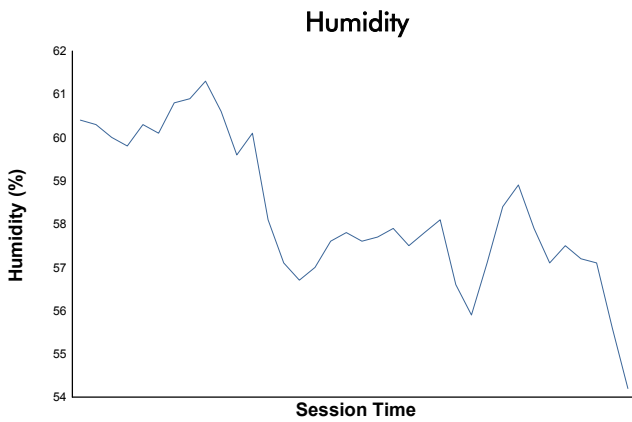

4 Hours of Silverstone
Porsche Carrera Cup GB
Race 2

Weather Report

Track Status: **DRY**