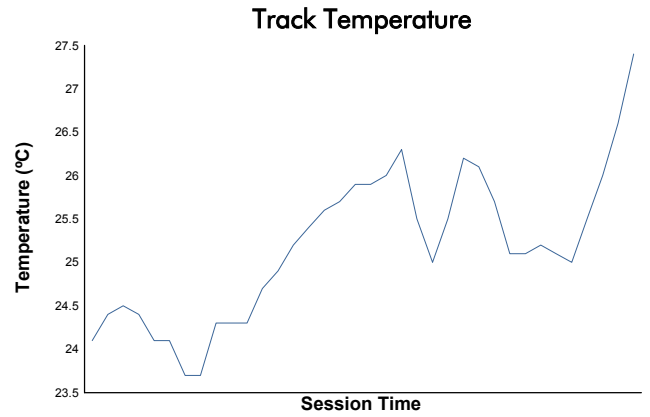

4 Hours of Silverstone
Porsche Carrera Cup GB
Race 2

Weather Report

Track Status: **DRY**