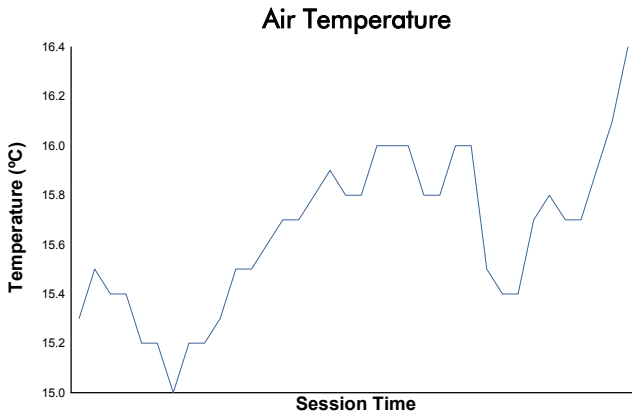

4 Hours of Silverstone
Porsche Carrera Cup GB
Race 2

Weather Report

Track Status: **DRY**