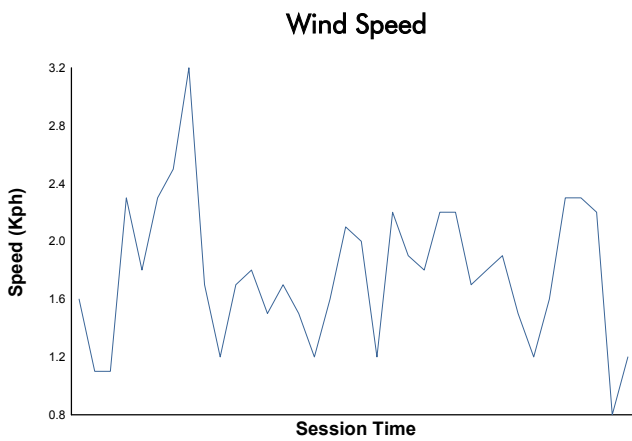

4 Hours of Silverstone
Porsche Carrera Cup GB
Race 2

Weather Report

Track Status: **DRY**