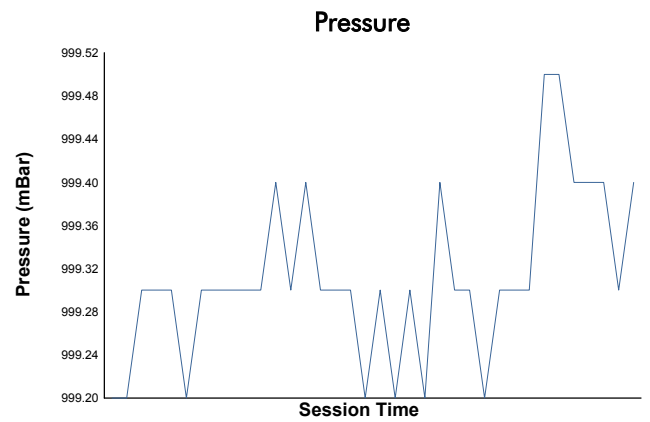

4 Hours of Silverstone
Porsche Carrera Cup GB
Race 2

Weather Report

Track Status: **DRY**