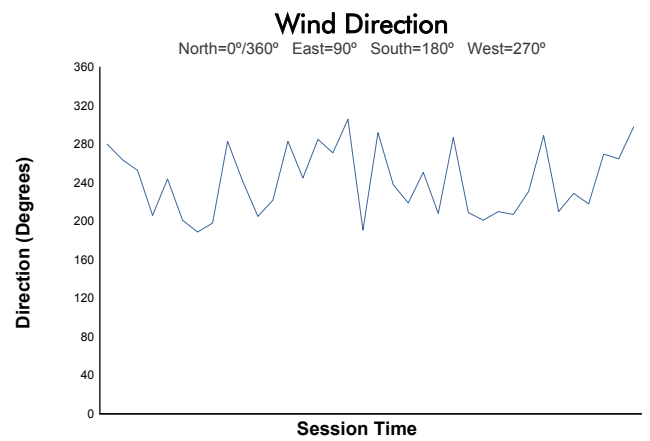

4 Hours of Silverstone
Porsche Carrera Cup GB
Race 2

Weather Report

Track Status: **DRY**