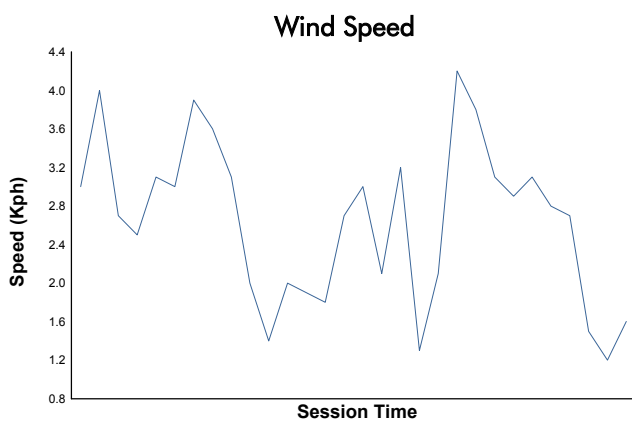

## Weather Report

Track Status: **DRY**