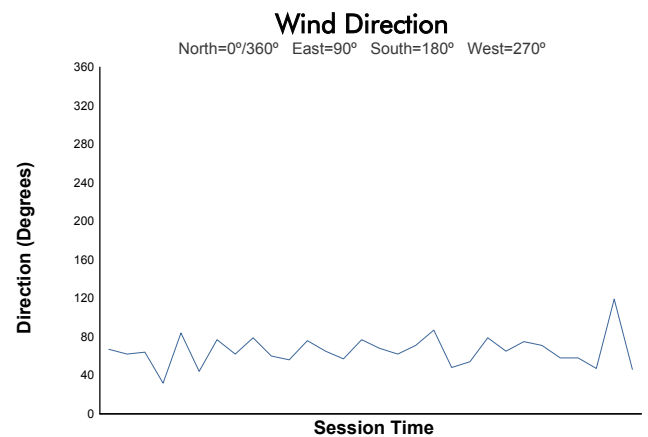

## Weather Report

Track Status: **DRY**