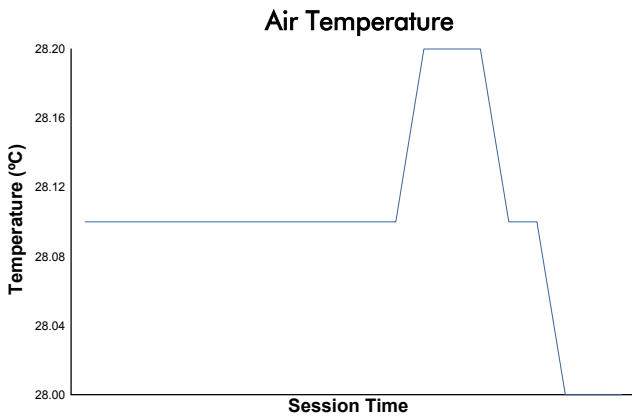

**8 Hours of Bahrain**  
FIA WEC  
Qualifying LMGTE Pro & LMGTE Am  
Weather Report

Track Status: **DRY**