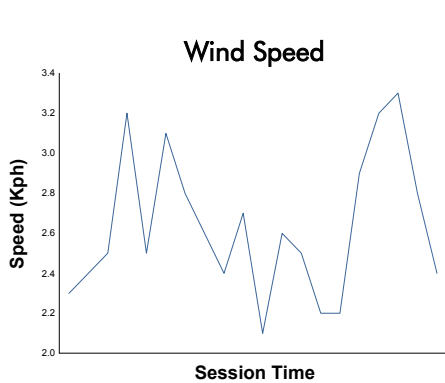

**8 Hours of Bahrain**  
FIA WEC  
Qualifying LMGTE Pro & LMGTE Am  
Weather Report

Track Status: **DRY**