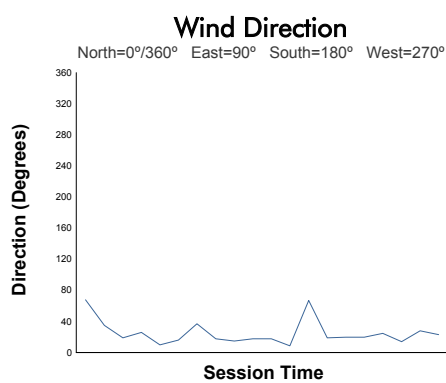

**8 Hours of Bahrain**  
FIA WEC  
Qualifying LMGTE Pro & LMGTE Am  
Weather Report

Track Status: **DRY**