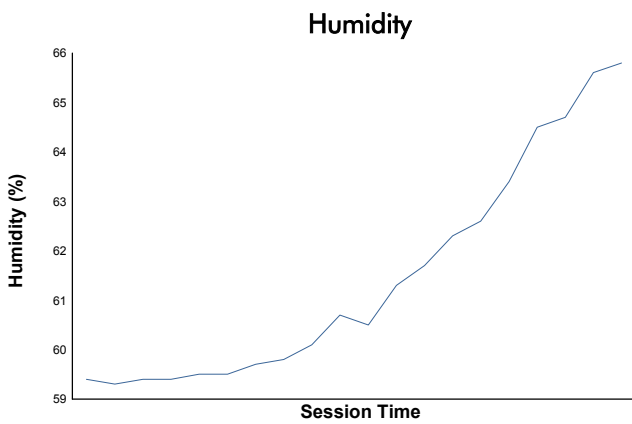

**8 Hours of Bahrain**  
FIA WEC  
Qualifying LMGTE Pro & LMGTE Am  
Weather Report

Track Status: **DRY**