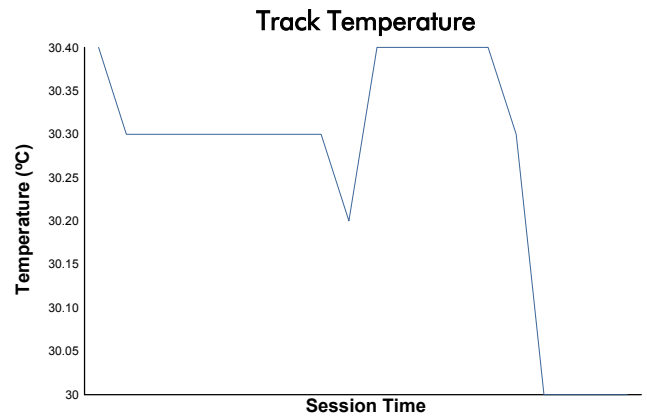

**8 Hours of Bahrain**  
FIA WEC  
Qualifying LMGTE Pro & LMGTE Am  
Weather Report

Track Status: **DRY**