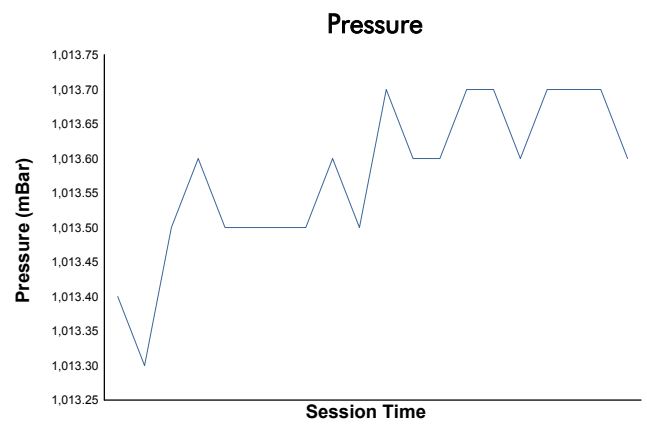

**8 Hours of Bahrain**  
FIA WEC  
Qualifying LMGTE Pro & LMGTE Am  
Weather Report

Track Status: **DRY**