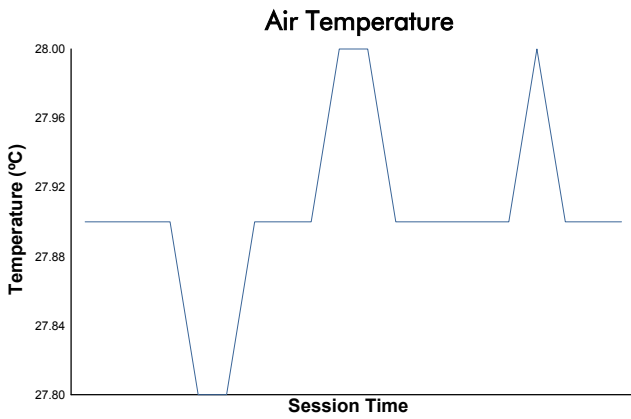

8 Hours of Bahrain
FIA WEC
Qualifying LMP1 & LMP2

Weather Report

Track Status: **DRY**