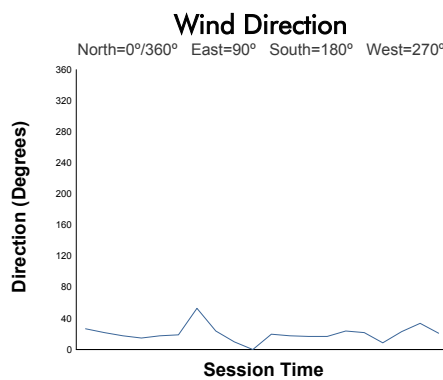

8 Hours of Bahrain
FIA WEC
Qualifying LMP1 & LMP2

Weather Report

Track Status: **DRY**