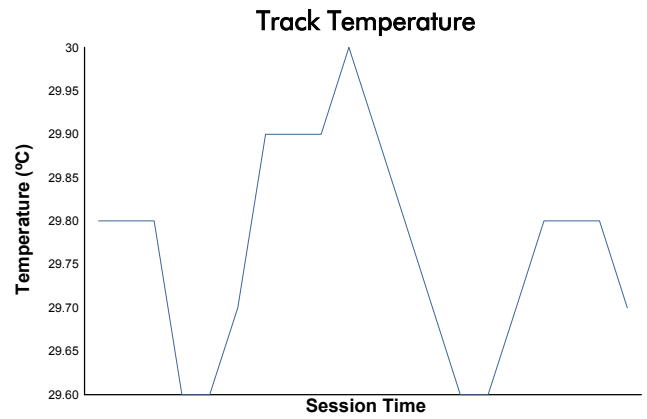

8 Hours of Bahrain
FIA WEC
Qualifying LMP1 & LMP2

Weather Report

Track Status: **DRY**