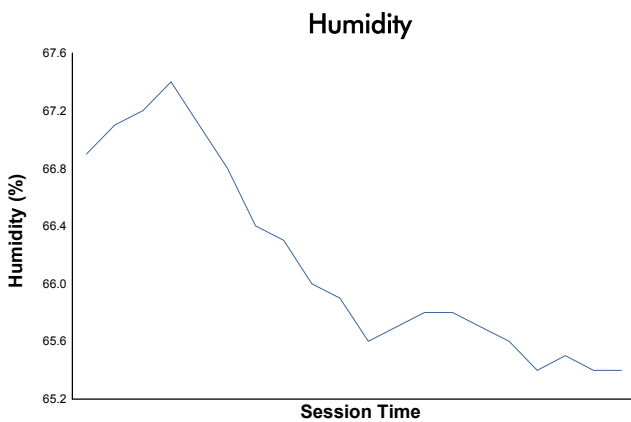

8 Hours of Bahrain
FIA WEC
Qualifying LMP1 & LMP2

Weather Report

Track Status: **DRY**