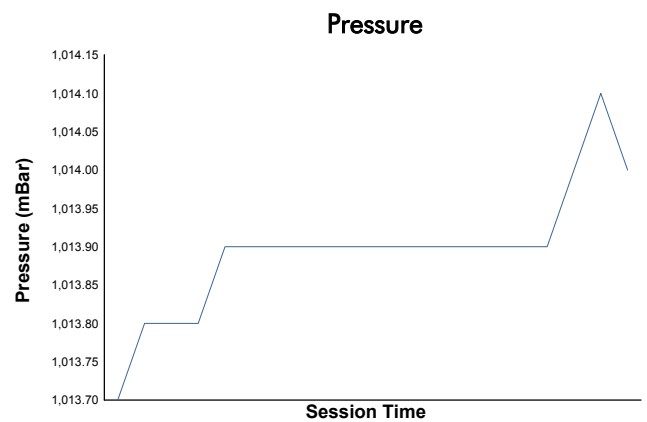

8 Hours of Bahrain
FIA WEC
Qualifying LMP1 & LMP2

Weather Report

Track Status: **DRY**