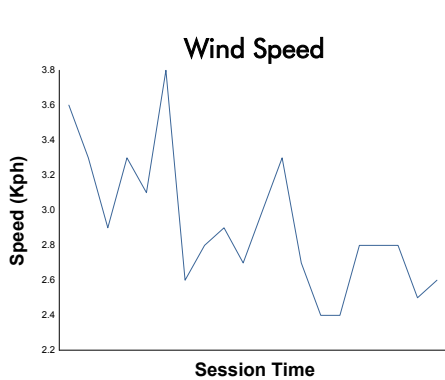

8 Hours of Bahrain
FIA WEC
Qualifying LMP1 & LMP2

Weather Report

Track Status: **DRY**