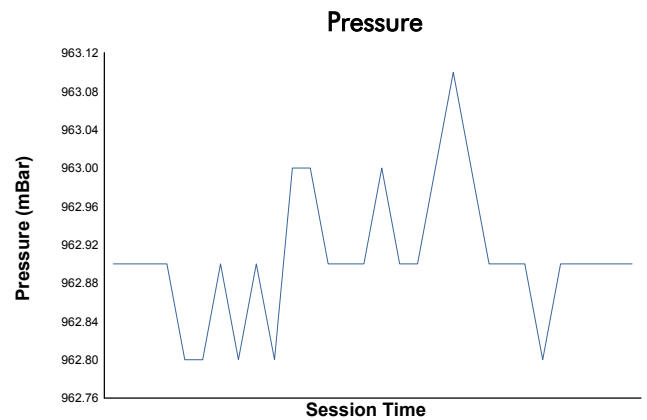

6 Hours of Spa-Francorchamps

FIA WEC

Qualifying LMGTE Pro & LMGTE Am

Weather Report

Track Status: **DRY**