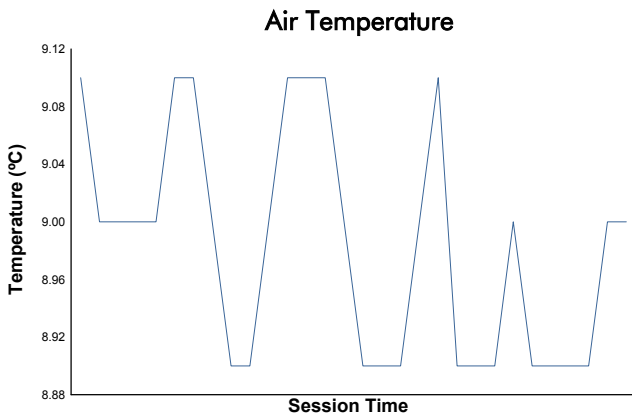

6 Hours of Spa-Francorchamps

FIA WEC

Qualifying LMGTE Pro & LMGTE Am

Weather Report

Track Status: **DRY**