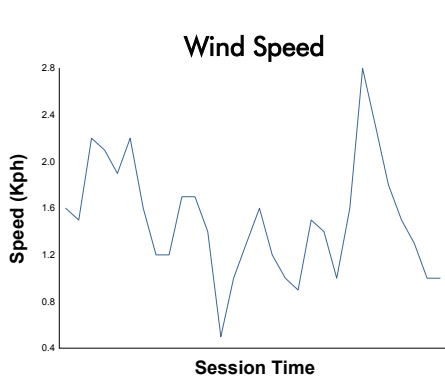

6 Hours of Spa-Francorchamps

FIA WEC

Qualifying LMGTE Pro & LMGTE Am

Weather Report

Track Status: **DRY**