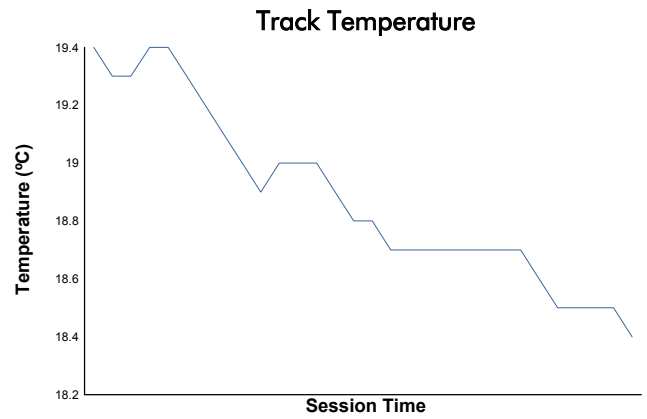

6 Hours of Spa-Francorchamps

FIA WEC

Qualifying LMGTE Pro & LMGTE Am

Weather Report

Track Status: **DRY**