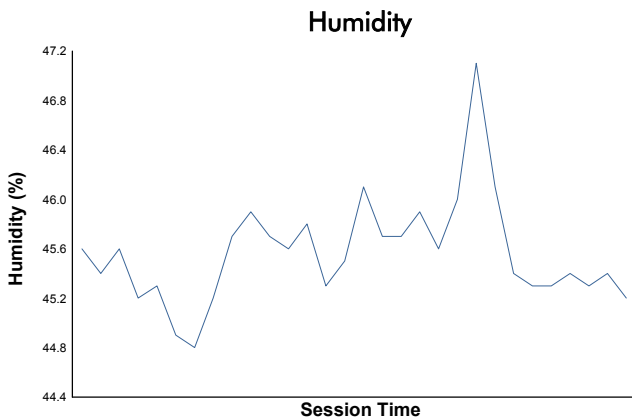

6 Hours of Spa-Francorchamps

FIA WEC

Qualifying LMGTE Pro & LMGTE Am

Weather Report

Track Status: **DRY**