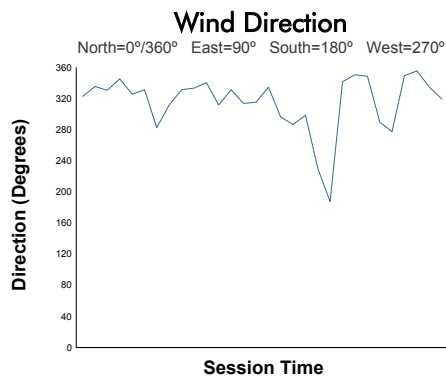

6 Hours of Spa-Francorchamps

FIA WEC

Qualifying LMGTE Pro & LMGTE Am

Weather Report

Track Status: **DRY**