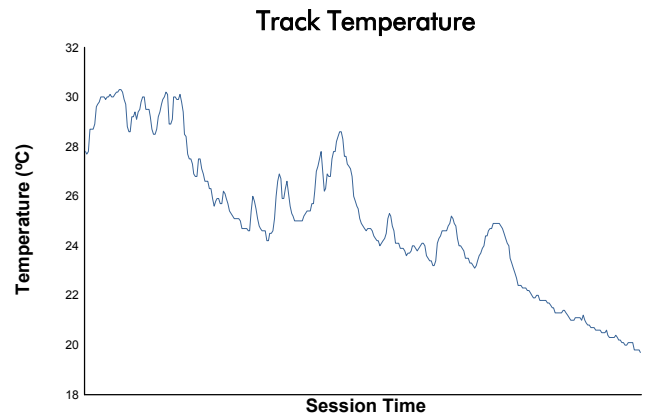

6 Hours of Spa-Francorchamps
FIA WEC
Race

Weather Report

Track Status: **DRY**