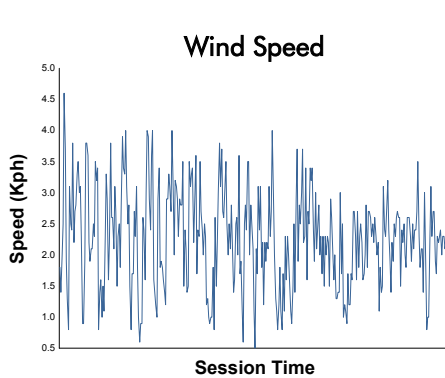

6 Hours of Spa-Francorchamps
FIA WEC
Race

Weather Report

Track Status: **DRY**