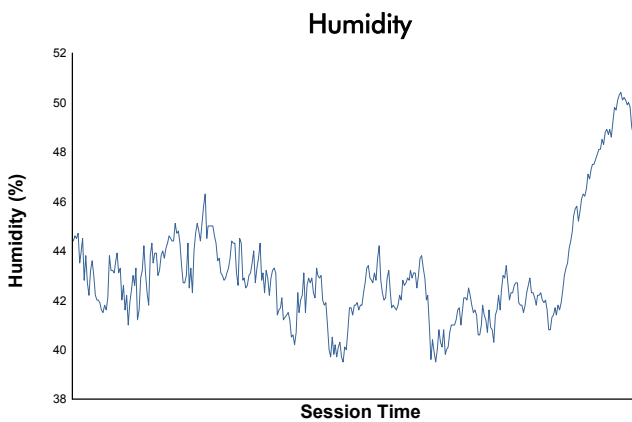

6 Hours of Spa-Francorchamps
FIA WEC
Race

Weather Report

Track Status: **DRY**