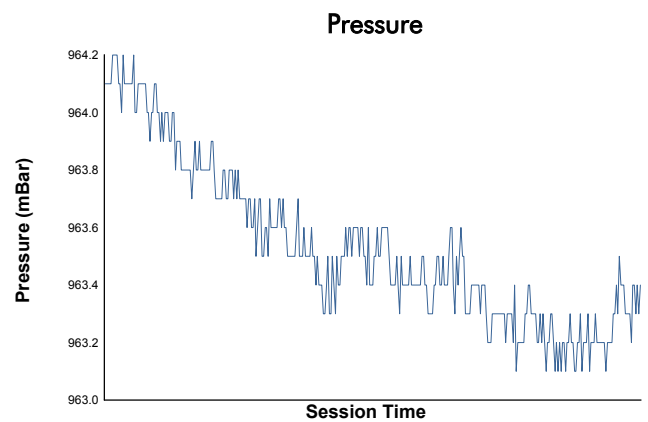

6 Hours of Spa-Francorchamps
FIA WEC
Race

Weather Report

Track Status: **DRY**