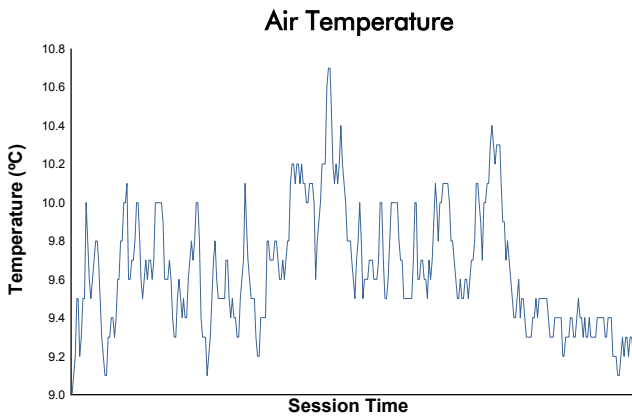

6 Hours of Spa-Francorchamps
FIA WEC
Race

Weather Report

Track Status: **DRY**