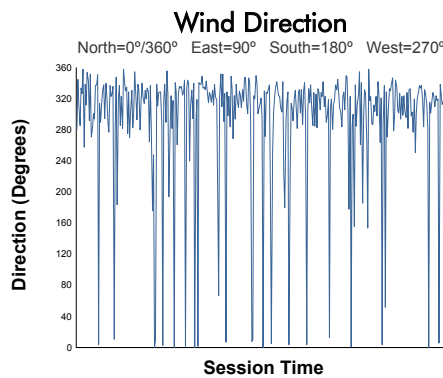

6 Hours of Spa-Francorchamps
FIA WEC
Race

Weather Report

Track Status: **DRY**