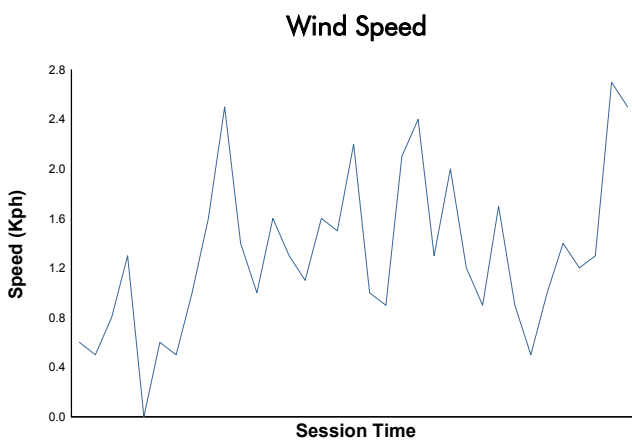

6 Hours of Spa-Francorchamps

Porsche Carrera Cup Germany

Qualifying

Weather Report

Track Status: **DRY**