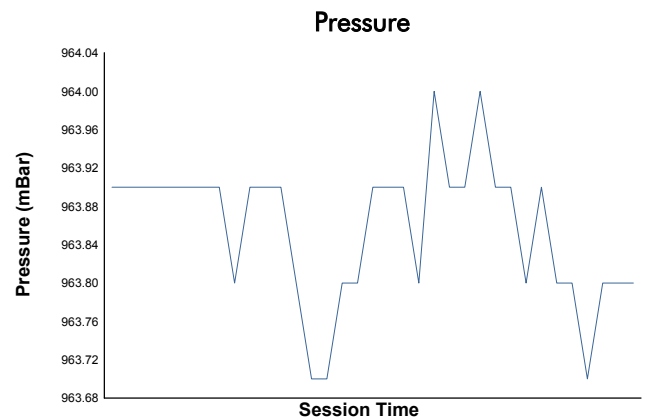

6 Hours of Spa-Francorchamps

Porsche Carrera Cup Germany

Qualifying

Weather Report

Track Status: **DRY**