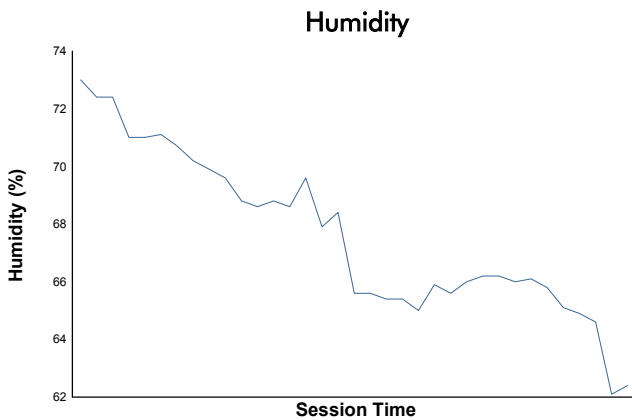

6 Hours of Spa-Francorchamps

Porsche Carrera Cup Germany

Qualifying

Weather Report

Track Status: **DRY**