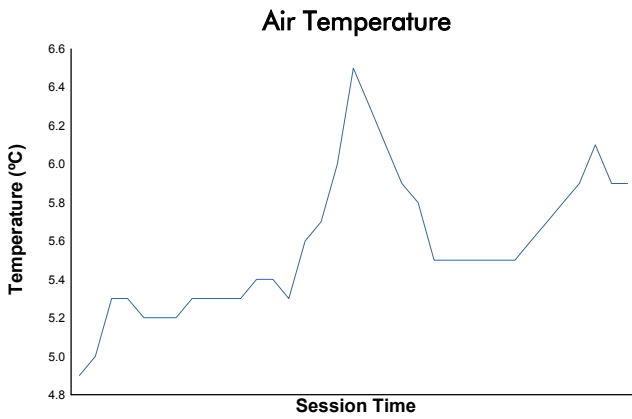

6 Hours of Spa-Francorchamps

Porsche Carrera Cup Germany

Qualifying

Weather Report

Track Status: **DRY**