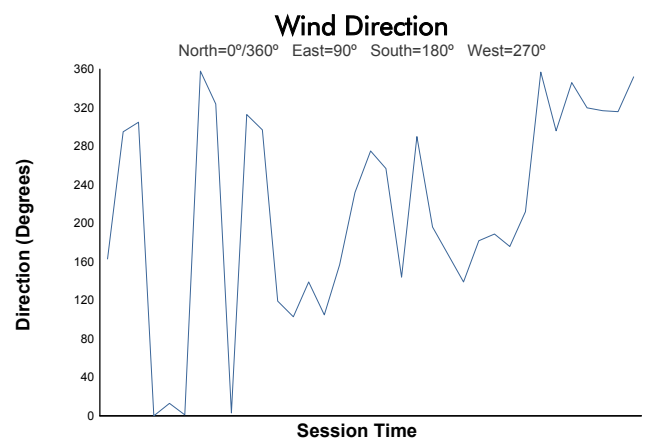

6 Hours of Spa-Francorchamps

Porsche Carrera Cup Germany

Qualifying

Weather Report

Track Status: **DRY**