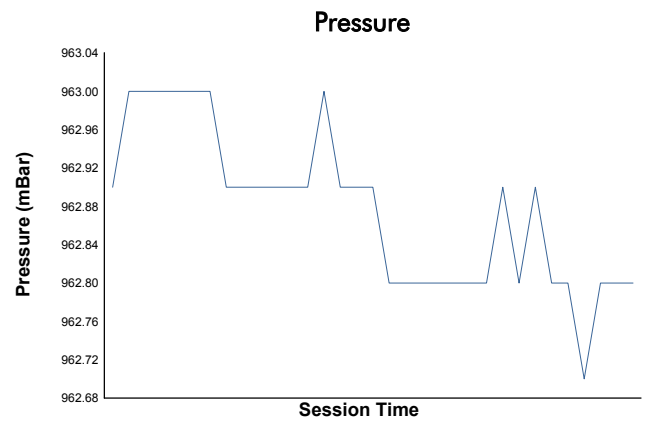

6 Hours of Spa-Francorchamps Porsche Carrera Cup Germany Race 1

Weather Report

Track Status: **DRY**