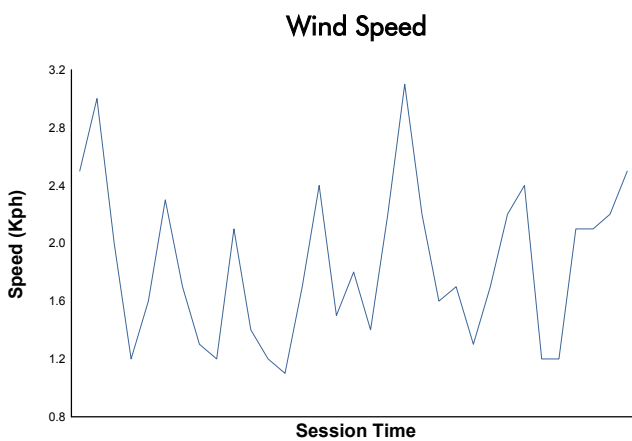

6 Hours of Spa-Francorchamps Porsche Carrera Cup Germany Race 1

Weather Report

Track Status: **DRY**