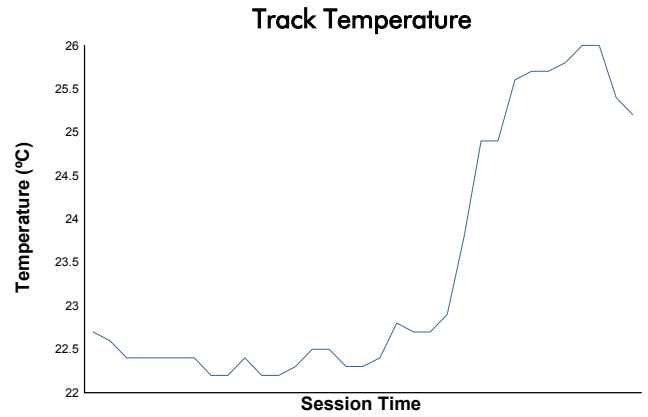

6 Hours of Spa-Francorchamps Porsche Carrera Cup Germany Race 1

Weather Report

Track Status: **DRY**