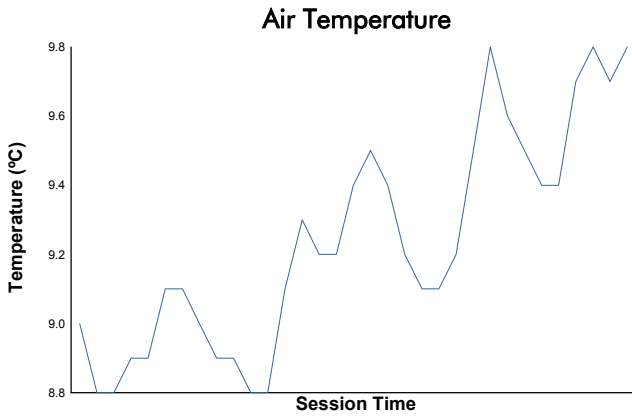

6 Hours of Spa-Francorchamps Porsche Carrera Cup Germany Race 1

Weather Report

Track Status: **DRY**