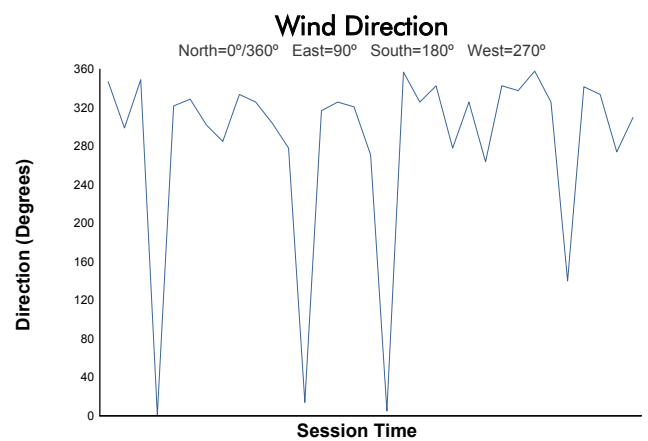

6 Hours of Spa-Francorchamps Porsche Carrera Cup Germany Race 1

Weather Report

Track Status: **DRY**