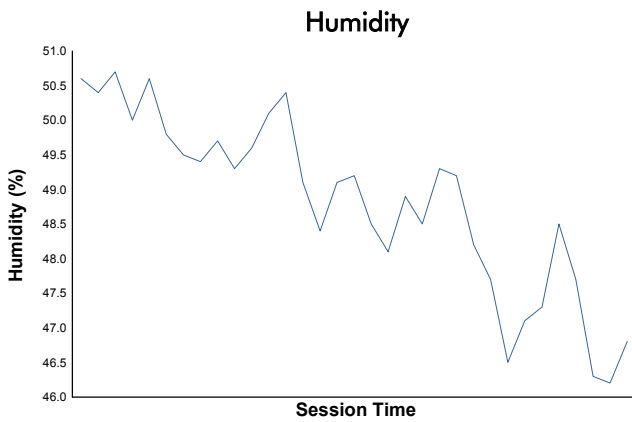

6 Hours of Spa-Francorchamps Porsche Carrera Cup Germany Race 1

Weather Report

Track Status: **DRY**