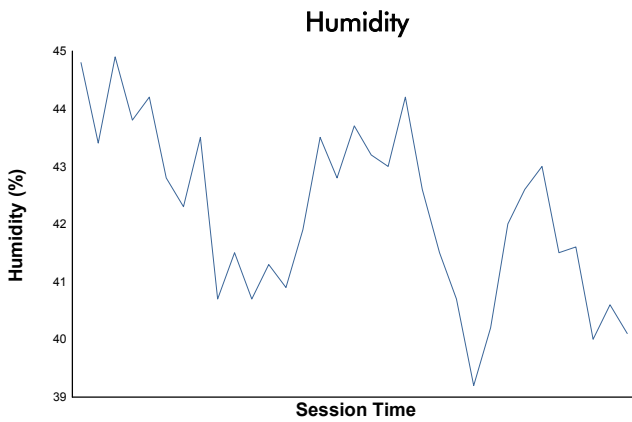

6 Hours of Spa-Francorchamps Porsche Carrera Cup Germany Race 2

Weather Report

Track Status: **DRY**