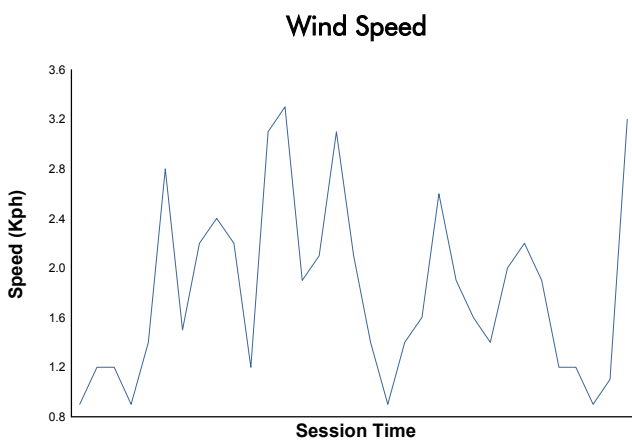

6 Hours of Spa-Francorchamps Porsche Carrera Cup Germany Race 2

Weather Report

Track Status: **DRY**