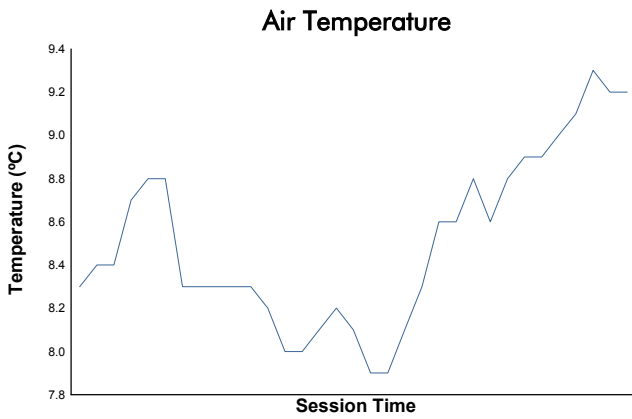

6 Hours of Spa-Francorchamps Porsche Carrera Cup Germany Race 2

Weather Report

Track Status: **DRY**