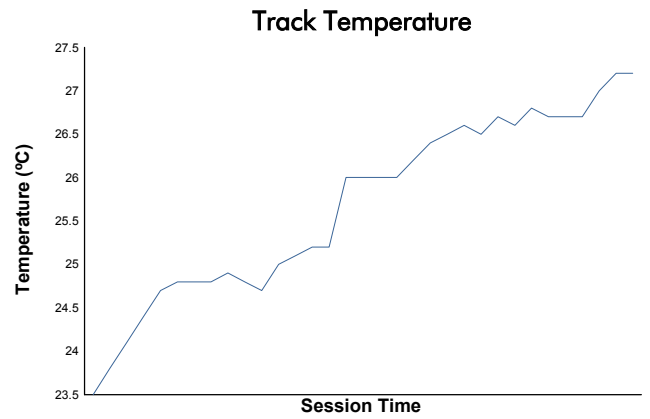

6 Hours of Spa-Francorchamps Porsche Carrera Cup Germany Race 2

Weather Report

Track Status: **DRY**