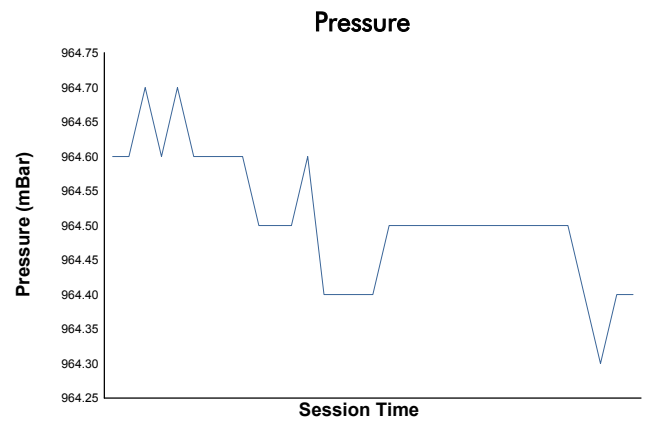

6 Hours of Spa-Francorchamps Porsche Carrera Cup Germany Race 2

Weather Report

Track Status: **DRY**