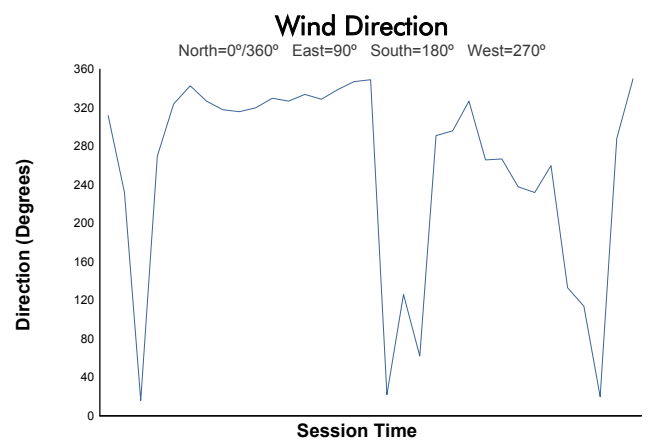

6 Hours of Spa-Francorchamps Porsche Carrera Cup Germany Race 2

Weather Report

Track Status: **DRY**