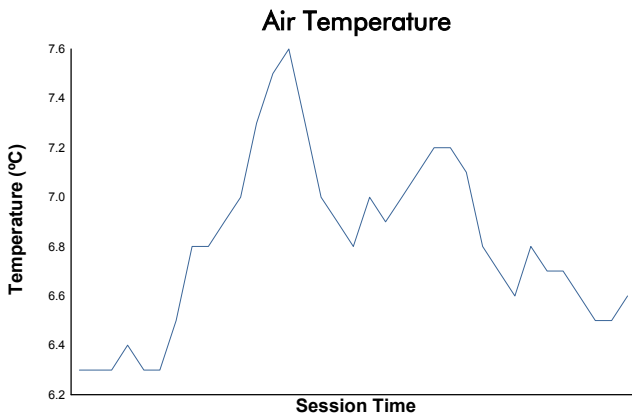

6 Hours of Spa-Francorchamps

Porsche Carrera Cup Benelux Qualifying

Weather Report

Track Status: **DRY**