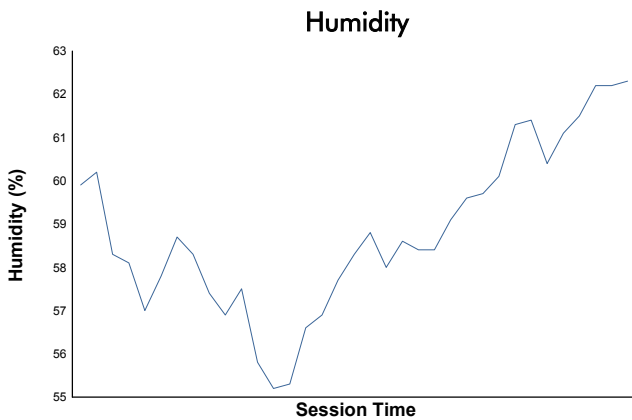

6 Hours of Spa-Francorchamps

Porsche Carrera Cup Benelux Qualifying

Weather Report

Track Status: **DRY**