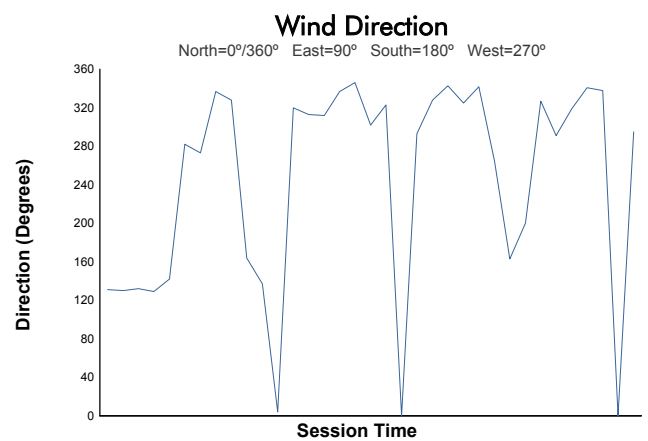

6 Hours of Spa-Francorchamps

Porsche Carrera Cup Benelux Qualifying

Weather Report

Track Status: **DRY**