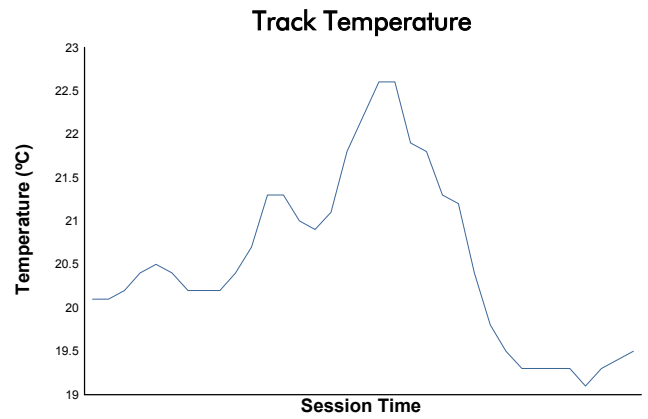

6 Hours of Spa-Francorchamps

Porsche Carrera Cup Benelux Qualifying

Weather Report

Track Status: **DRY**