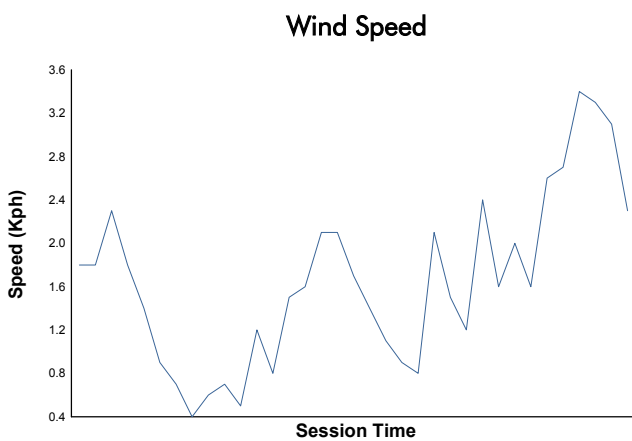

6 Hours of Spa-Francorchamps

Porsche Carrera Cup Benelux Qualifying

Weather Report

Track Status: **DRY**