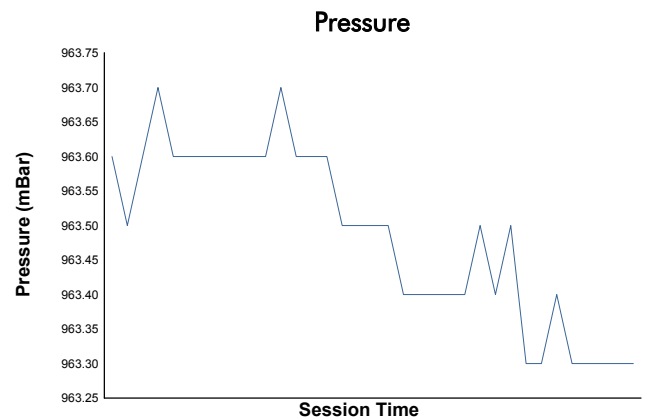

6 Hours of Spa-Francorchamps

Porsche Carrera Cup Benelux Qualifying

Weather Report

Track Status: **DRY**