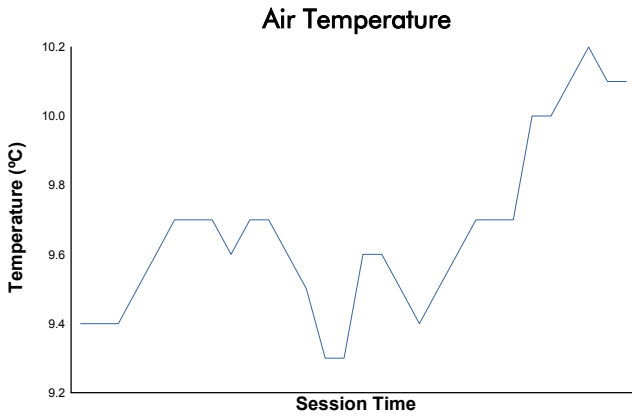

6 Hours of Spa-Francorchamps Porsche Carrera Cup Benelux Race 1

Weather Report

Track Status: **DRY**