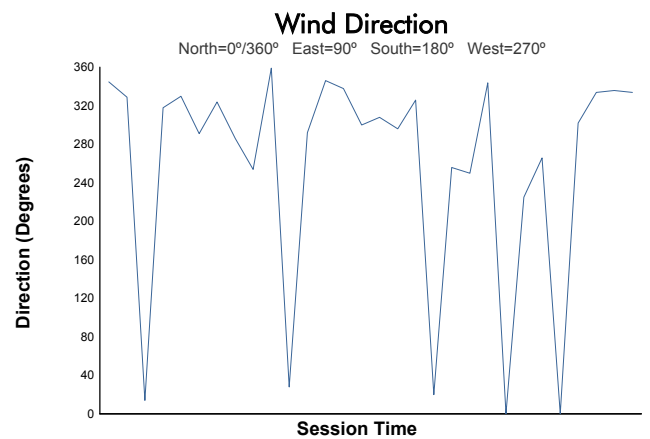

6 Hours of Spa-Francorchamps Porsche Carrera Cup Benelux Race 1

Weather Report

Track Status: **DRY**