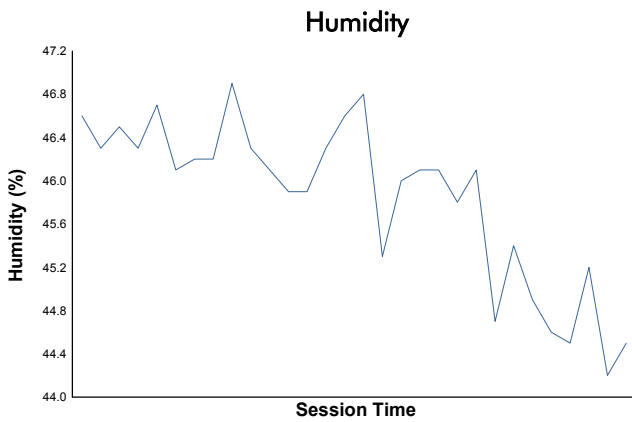

6 Hours of Spa-Francorchamps Porsche Carrera Cup Benelux Race 1

Weather Report

Track Status: **DRY**