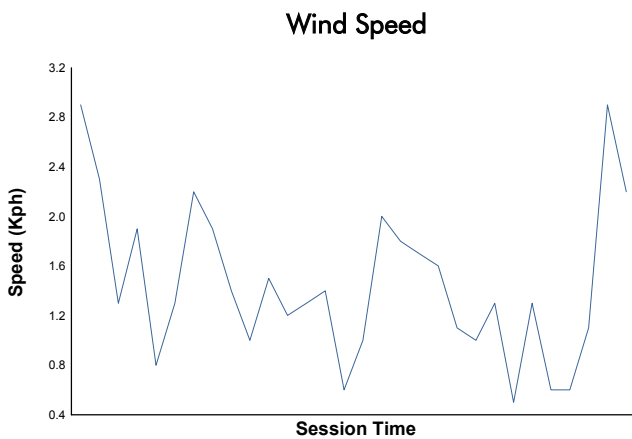

6 Hours of Spa-Francorchamps Porsche Carrera Cup Benelux Race 1

Weather Report

Track Status: **DRY**