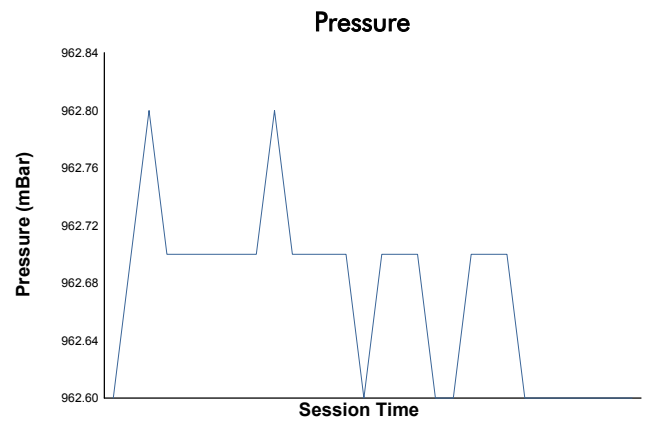

6 Hours of Spa-Francorchamps Porsche Carrera Cup Benelux Race 1

Weather Report

Track Status: **DRY**