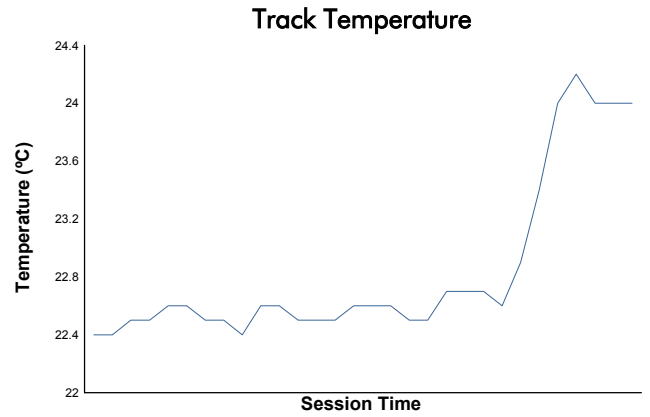

6 Hours of Spa-Francorchamps Porsche Carrera Cup Benelux Race 1

Weather Report

Track Status: **DRY**