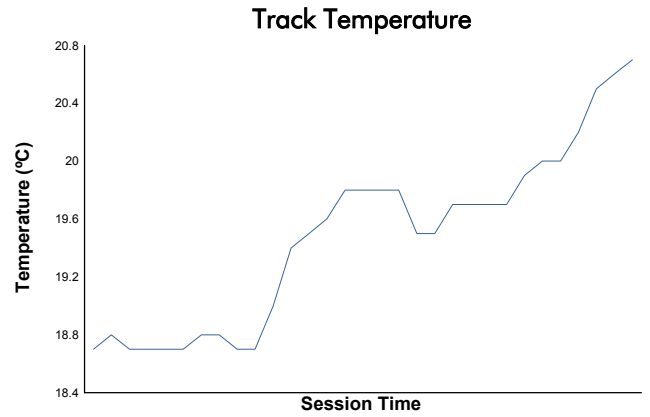

**6 Hours of Spa-Francorchamps**  
Porsche Carrera Cup Benelux  
Race 2

**Weather Report**

Track Status: **DRY**