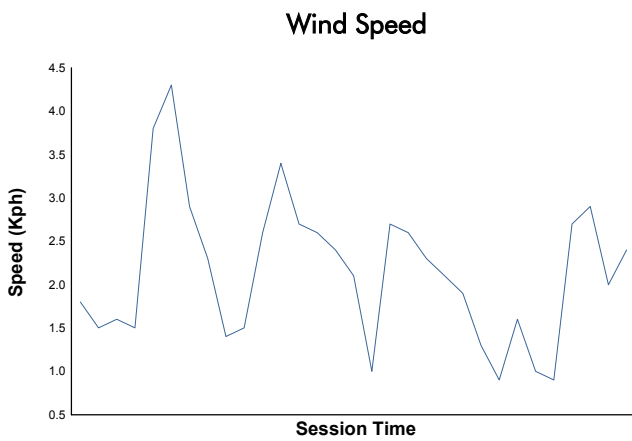

**6 Hours of Spa-Francorchamps**  
Porsche Carrera Cup Benelux  
Race 2

**Weather Report**

Track Status: **DRY**