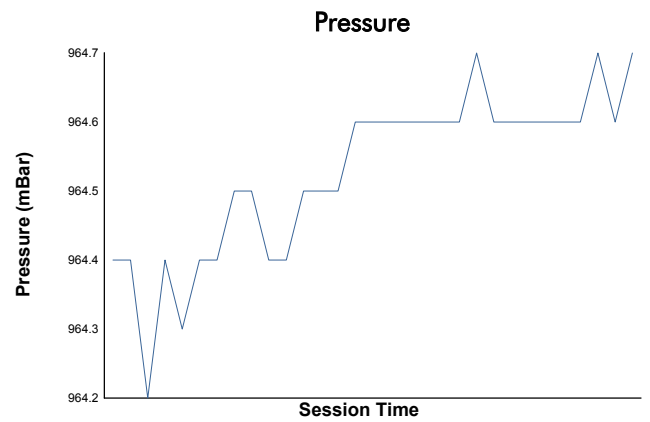

**6 Hours of Spa-Francorchamps**  
Porsche Carrera Cup Benelux  
Race 2

**Weather Report**

Track Status: **DRY**