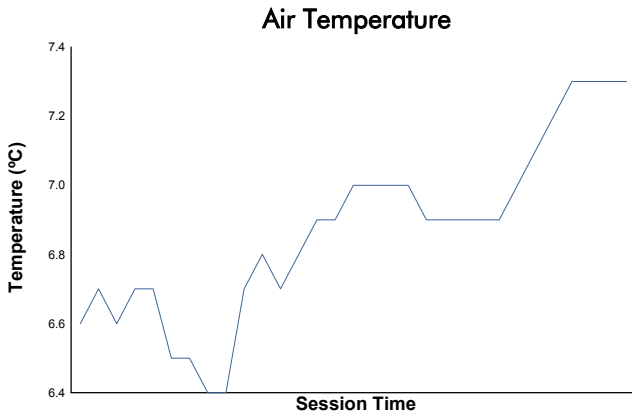

**6 Hours of Spa-Francorchamps**  
Porsche Carrera Cup Benelux  
Race 2

**Weather Report**

Track Status: **DRY**