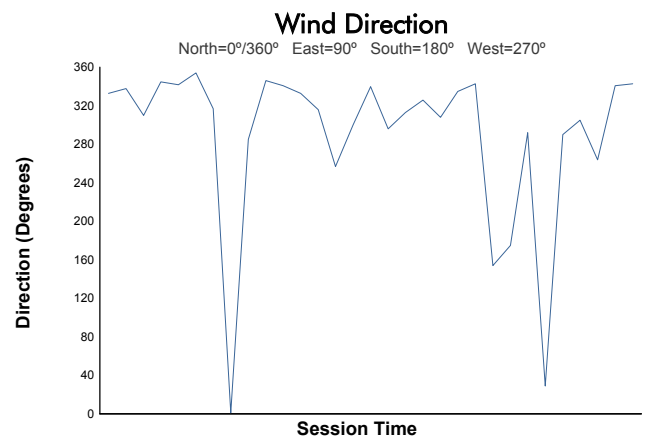

**6 Hours of Spa-Francorchamps**  
Porsche Carrera Cup Benelux  
Race 2

**Weather Report**

Track Status: **DRY**