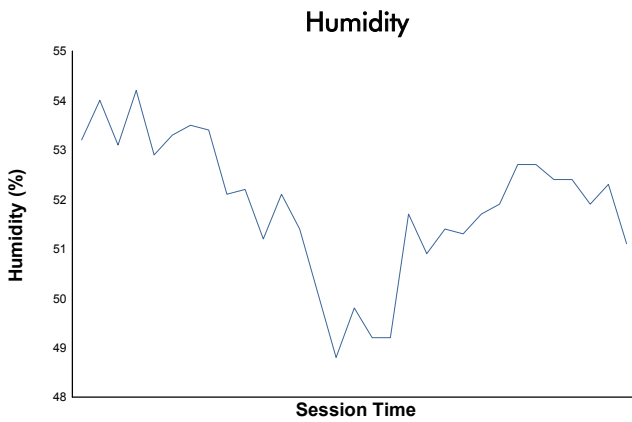

**6 Hours of Spa-Francorchamps**  
Porsche Carrera Cup Benelux  
Race 2

**Weather Report**

Track Status: **DRY**