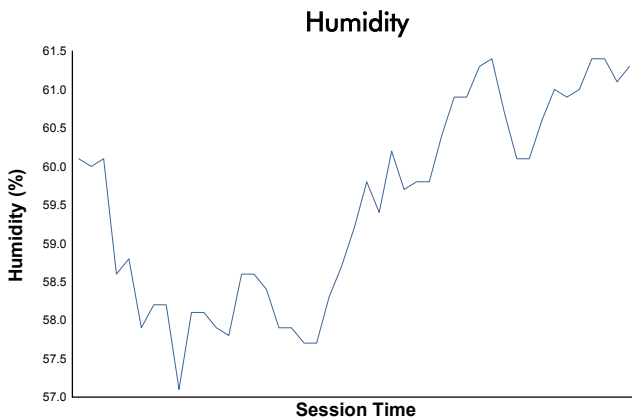

89° Edition des 24 Heures du Mans

Endurance Racing Legends

Qualifying Practice 2

Weather Report

Track Status: **DRY**