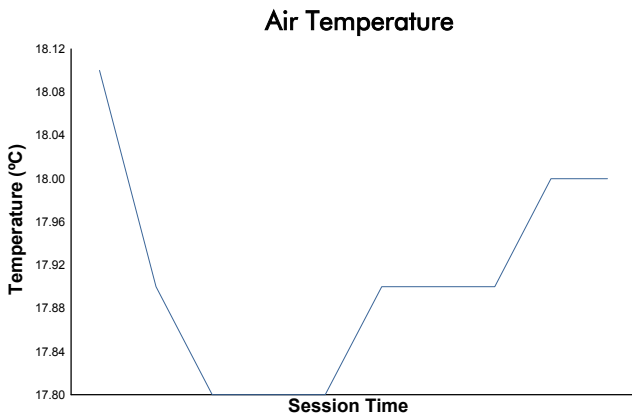

FIA WEC

6 Hours of Spa-Francorchamps

Qualifying LMGTE Pro & LMGTE Am

Weather Report

Track Status: **DRY**