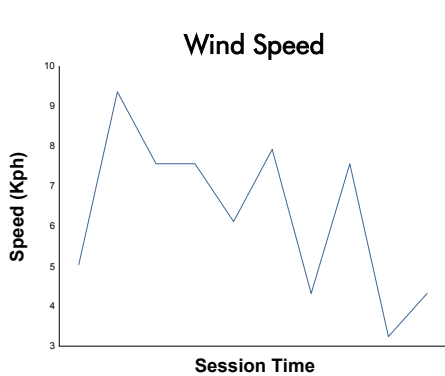

FIA WEC

6 Hours of Spa-Francorchamps

Qualifying LMGTE Pro & LMGTE Am

Weather Report

Track Status: **DRY**