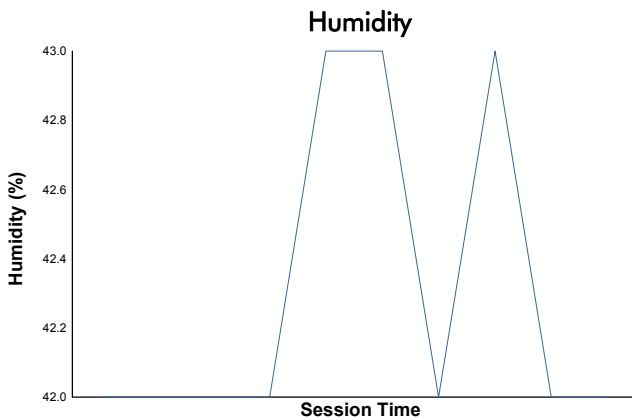

FIA WEC

6 Hours of Spa-Francorchamps

Qualifying LMGTE Pro & LMGTE Am

Weather Report

Track Status: **DRY**