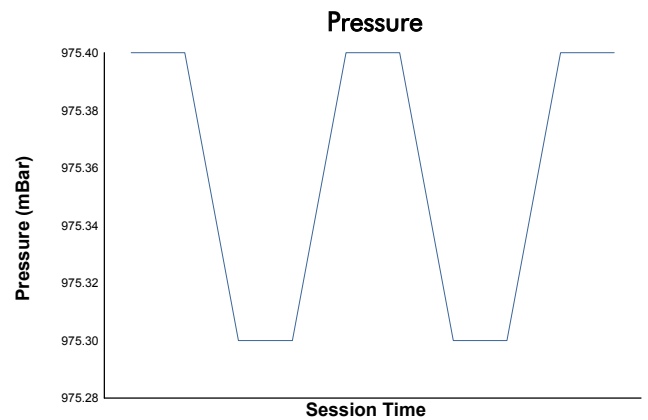

FIA WEC

6 Hours of Spa-Francorchamps

Qualifying LMGTE Pro & LMGTE Am

Weather Report

Track Status: **DRY**