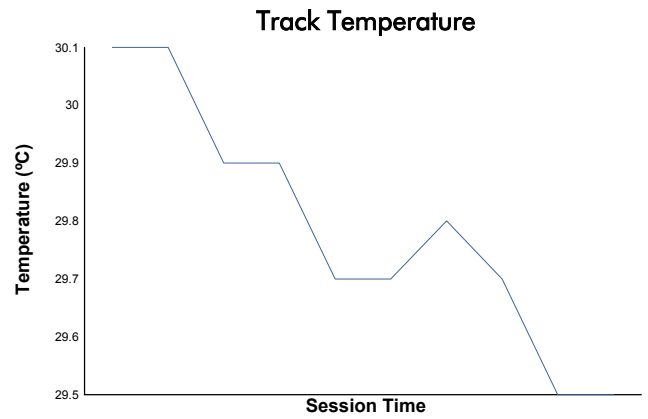

FIA WEC

6 Hours of Spa-Francorchamps

Qualifying LMGTE Pro & LMGTE Am

Weather Report

Track Status: **DRY**