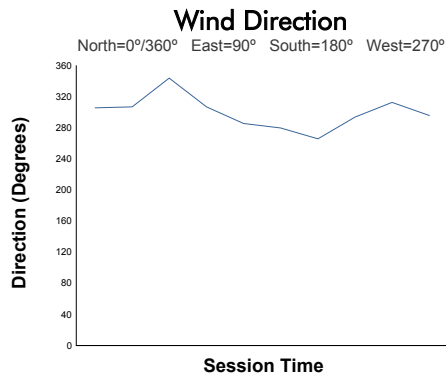

FIA WEC

6 Hours of Spa-Francorchamps

Qualifying LMGTE Pro & LMGTE Am

Weather Report

Track Status: **DRY**