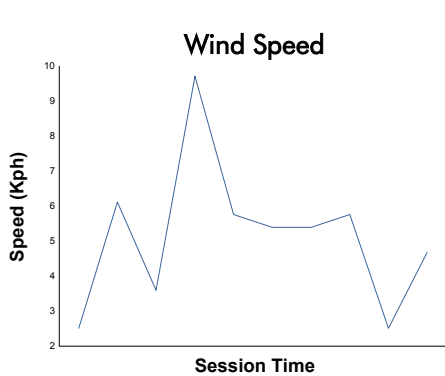

FIA WEC

6 Hours of Spa-Francorchamps

Qualifying HYPERCAR & LMP2

Weather Report

Track Status: **DRY**