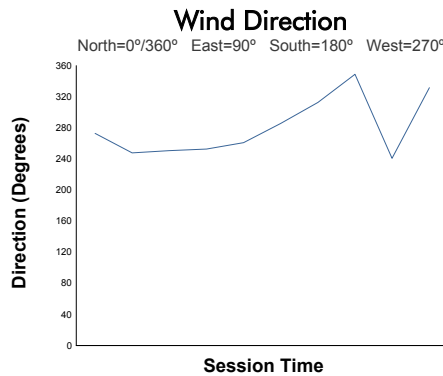

FIA WEC

6 Hours of Spa-Francorchamps

Qualifying HYPERCAR & LMP2

Weather Report

Track Status: **DRY**