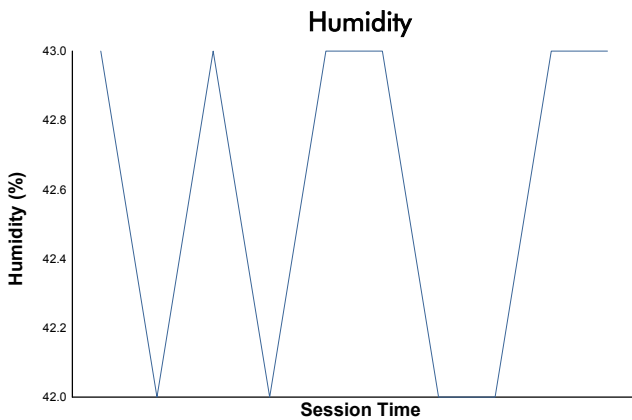

FIA WEC

6 Hours of Spa-Francorchamps

Qualifying HYPERCAR & LMP2

Weather Report

Track Status: **DRY**