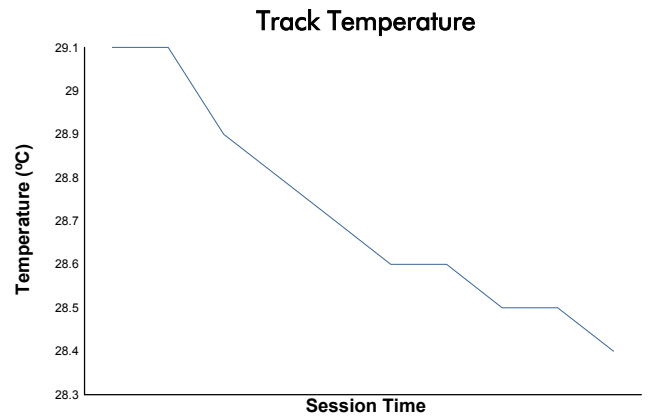

FIA WEC

6 Hours of Spa-Francorchamps

Qualifying HYPERCAR & LMP2

Weather Report

Track Status: **DRY**