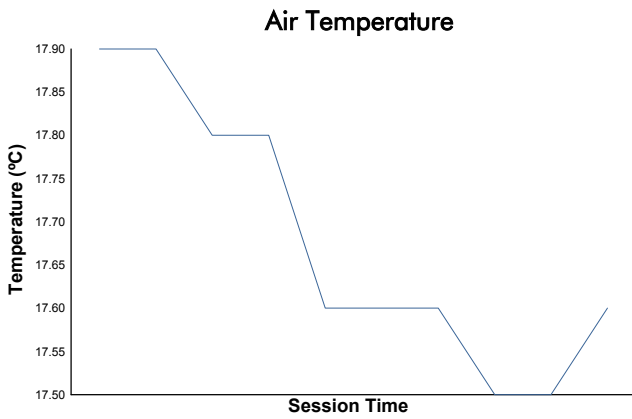

FIA WEC

6 Hours of Spa-Francorchamps

Qualifying HYPERCAR & LMP2

Weather Report

Track Status: **DRY**