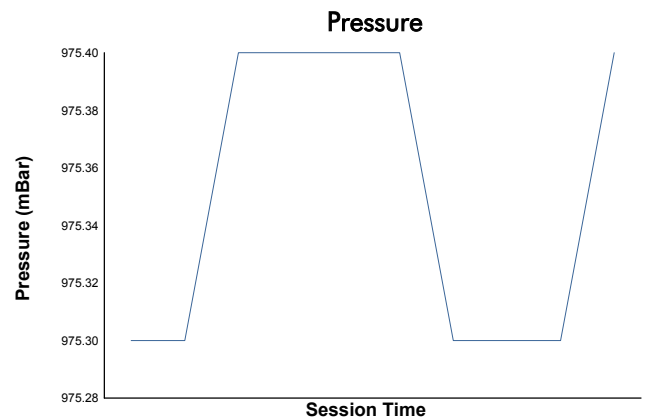

FIA WEC

6 Hours of Spa-Francorchamps

Qualifying HYPERCAR & LMP2

Weather Report

Track Status: **DRY**