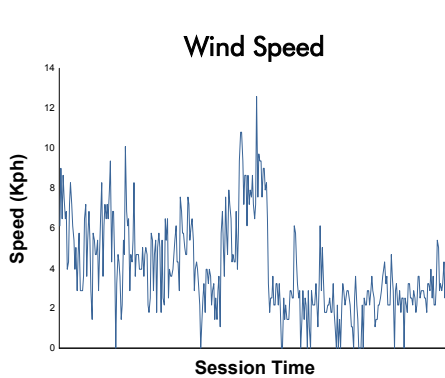

FIA WEC
6 Hours of Spa-Francorchamps
Race

Weather Report

Track Status: **WET**