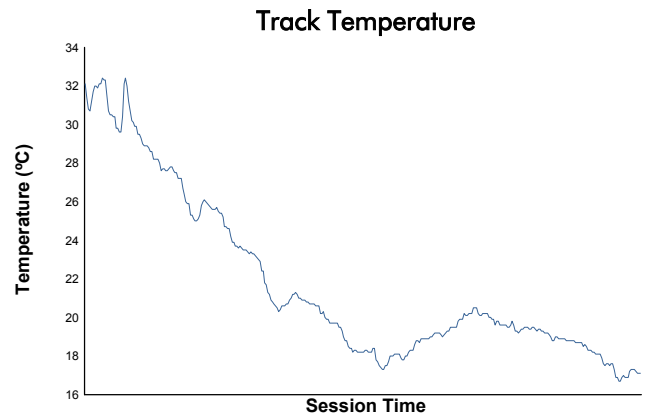

FIA WEC
6 Hours of Spa-Francorchamps
Race

Weather Report

Track Status: **WET**