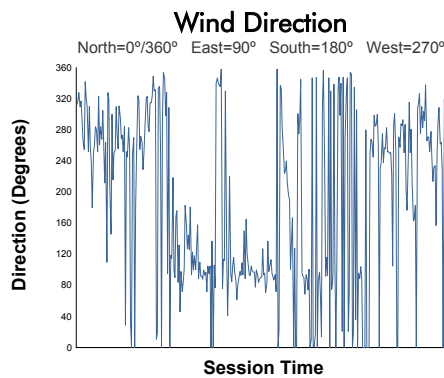

FIA WEC
6 Hours of Spa-Francorchamps
Race

Weather Report

Track Status: **WET**