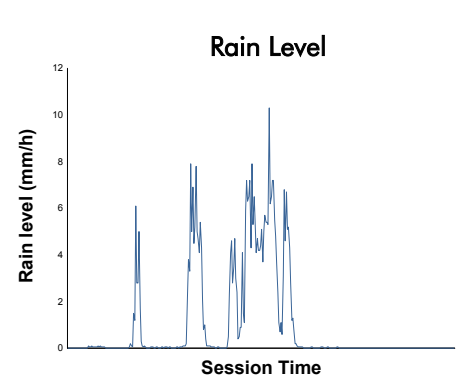

FIA WEC
6 Hours of Spa-Francorchamps
Race

Weather Report

Track Status: **WET**