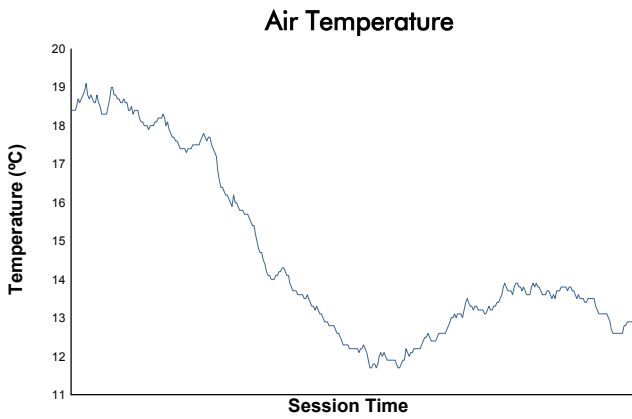

FIA WEC
6 Hours of Spa-Francorchamps
Race

Weather Report

Track Status: **WET**