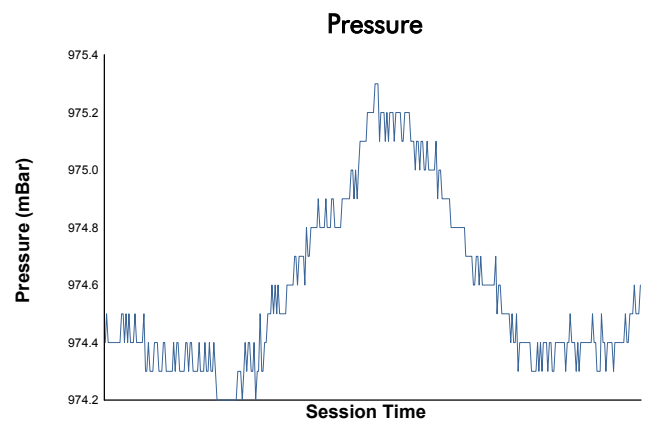

FIA WEC
6 Hours of Spa-Francorchamps
Race

Weather Report

Track Status: **WET**