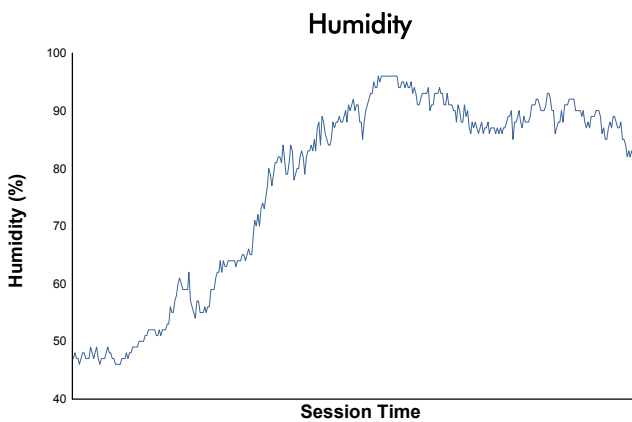

FIA WEC
6 Hours of Spa-Francorchamps
Race

Weather Report

Track Status: **WET**