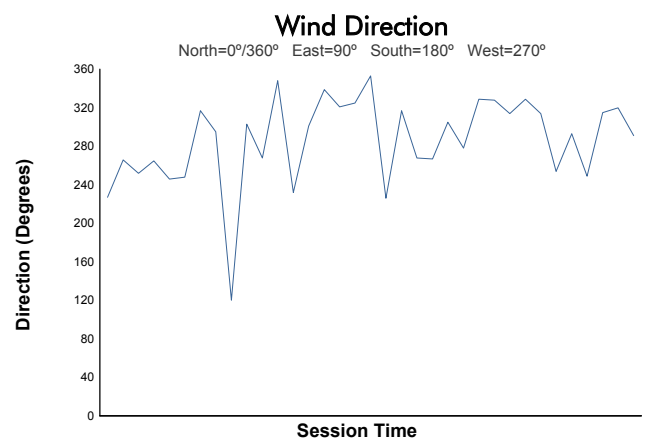

### 6 Hours of Spa-Francorchamps Porsche Carrera Cup Benelux Qualifying

### Weather Report

Track Status: **DRY**