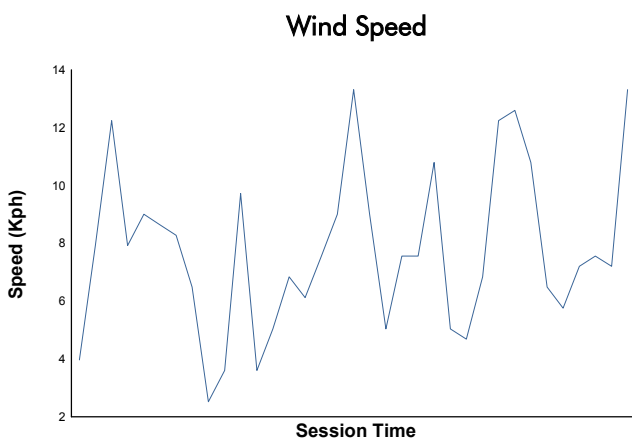

### 6 Hours of Spa-Francorchamps Porsche Carrera Cup Benelux Qualifying

### Weather Report

Track Status: **DRY**