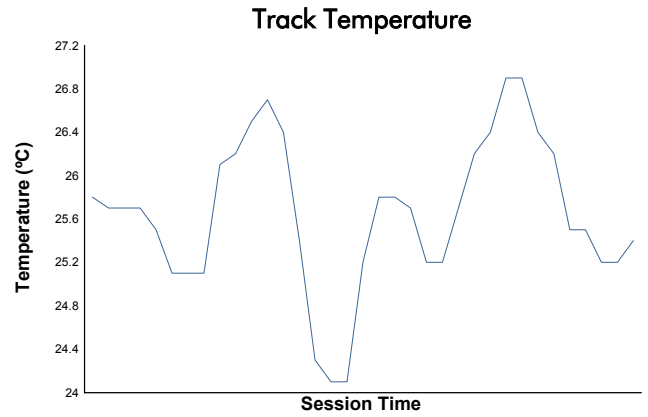

### 6 Hours of Spa-Francorchamps Porsche Carrera Cup Benelux Qualifying

### Weather Report

Track Status: **DRY**