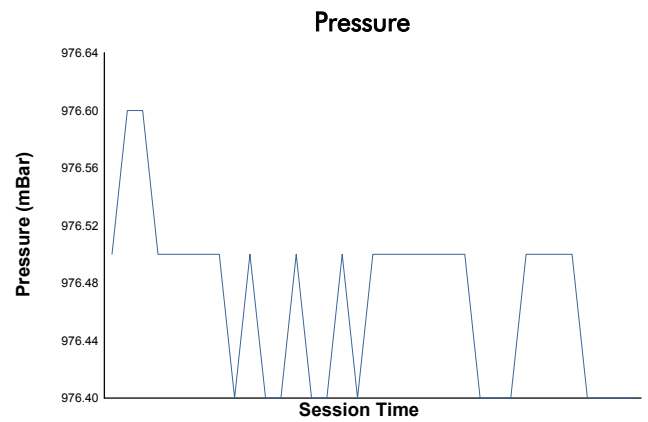

6 Hours of Spa-Francorchamps Porsche Carrera Cup Benelux Qualifying

Weather Report

Track Status: **DRY**