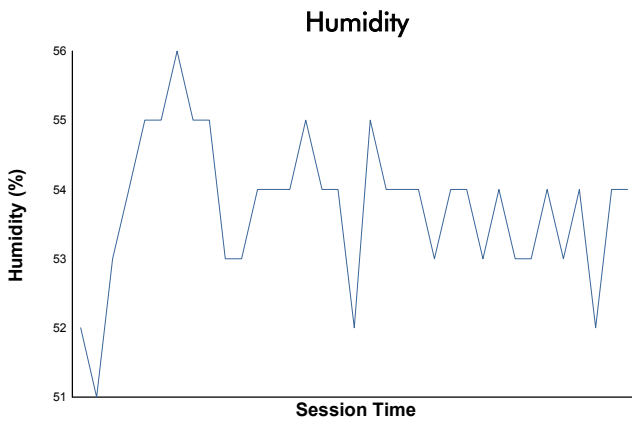

6 Hours of Spa-Francorchamps Porsche Carrera Cup Benelux Qualifying

Weather Report

Track Status: **DRY**