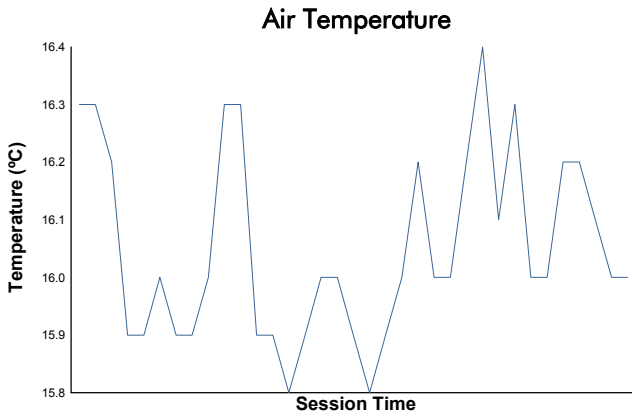

6 Hours of Spa-Francorchamps Porsche Carrera Cup Benelux Qualifying

Weather Report

Track Status: **DRY**