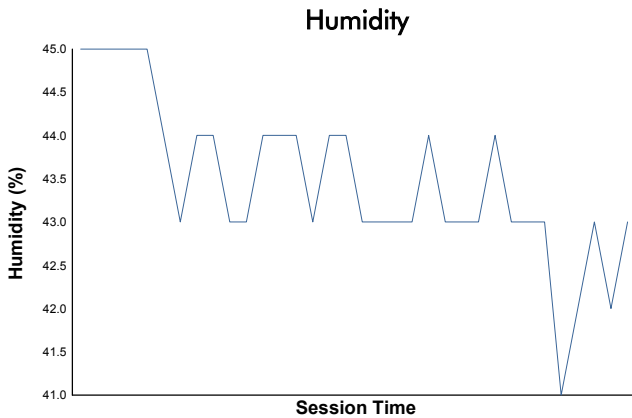

**6 Hours of Spa-Francorchamps**  
Porsche Carrera Cup Benelux  
Race 1

Weather Report

Track Status: **DRY**