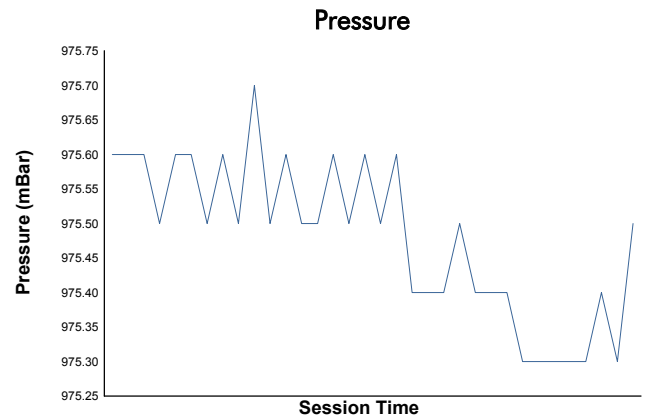

**6 Hours of Spa-Francorchamps**  
Porsche Carrera Cup Benelux  
Race 1

Weather Report

Track Status: **DRY**