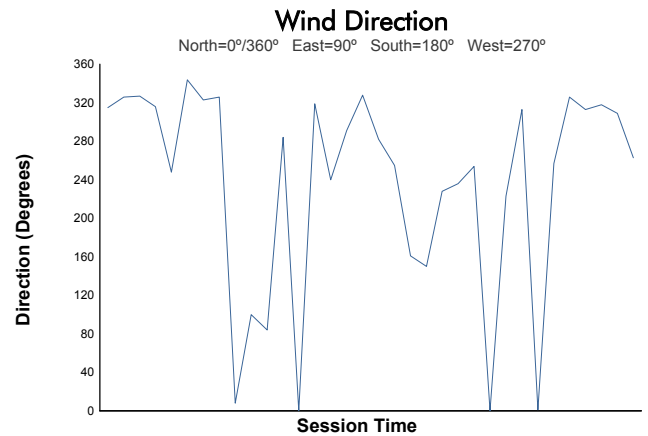

**6 Hours of Spa-Francorchamps**  
Porsche Carrera Cup Benelux  
Race 1

Weather Report

Track Status: **DRY**