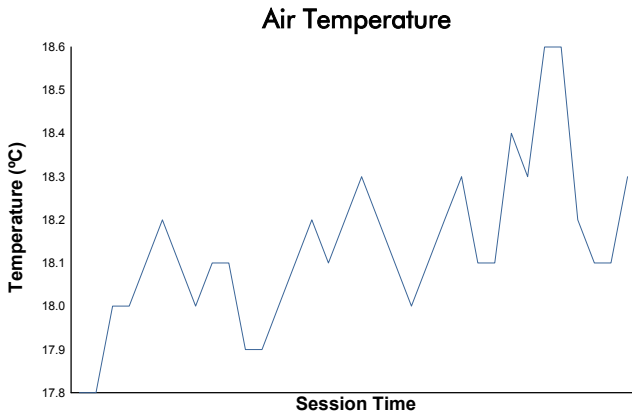

**6 Hours of Spa-Francorchamps**  
Porsche Carrera Cup Benelux  
Race 1

Weather Report

Track Status: **DRY**