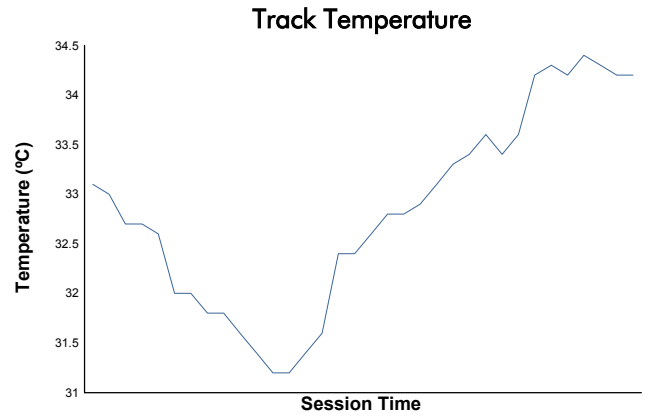

**6 Hours of Spa-Francorchamps**  
Porsche Carrera Cup Benelux  
Race 1

Weather Report

Track Status: **DRY**