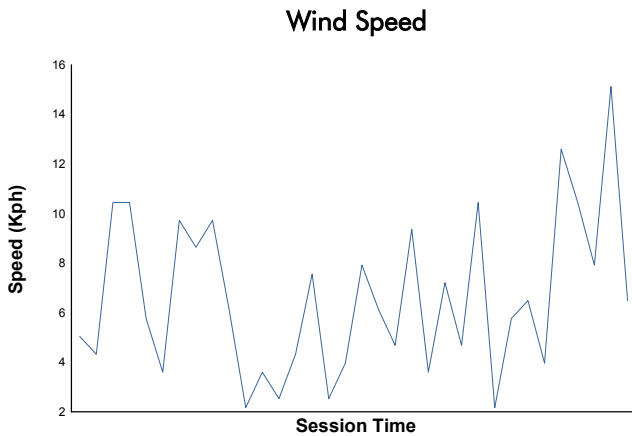

**6 Hours of Spa-Francorchamps**  
Porsche Carrera Cup Benelux  
Race 1

Weather Report

Track Status: **DRY**