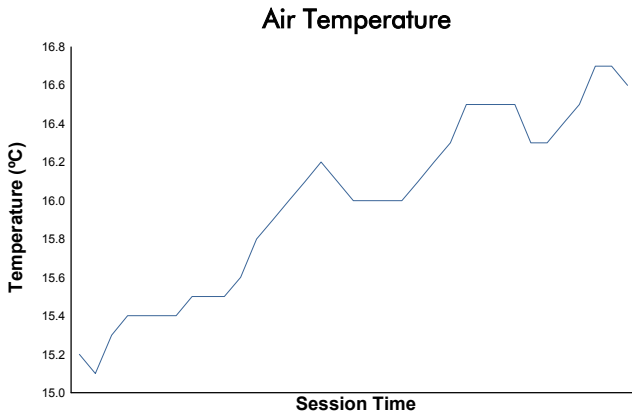

6 Hours of Spa-Francorchamps Porsche Carrera Cup Benelux Race 2

Weather Report

Track Status: **DRY**