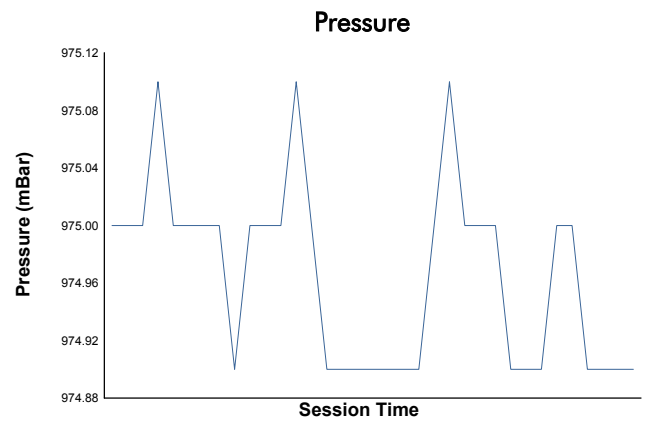

6 Hours of Spa-Francorchamps Porsche Carrera Cup Benelux Race 2

Weather Report

Track Status: **DRY**