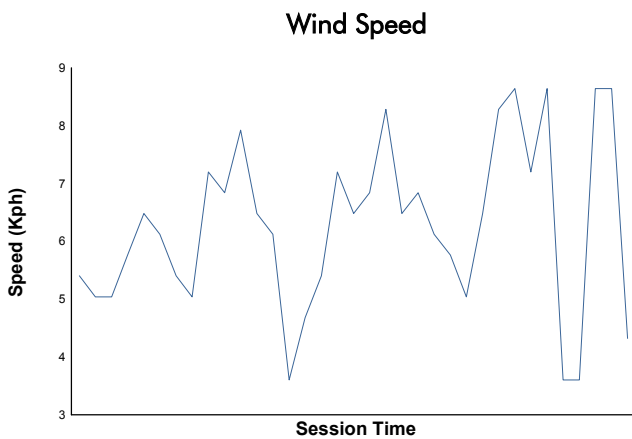

6 Hours of Spa-Francorchamps Porsche Carrera Cup Benelux Race 2

Weather Report

Track Status: **DRY**