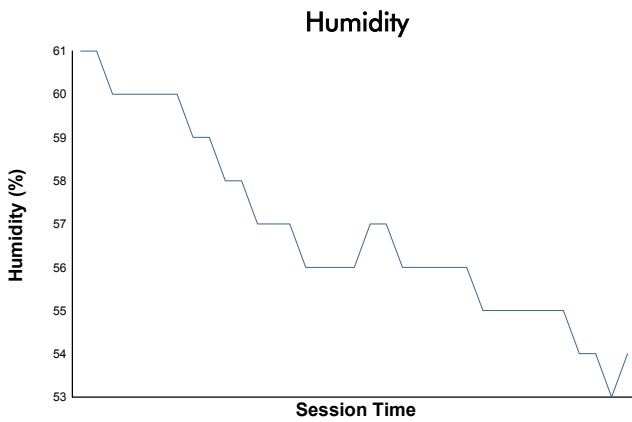

6 Hours of Spa-Francorchamps Porsche Carrera Cup Benelux Race 2

Weather Report

Track Status: **DRY**