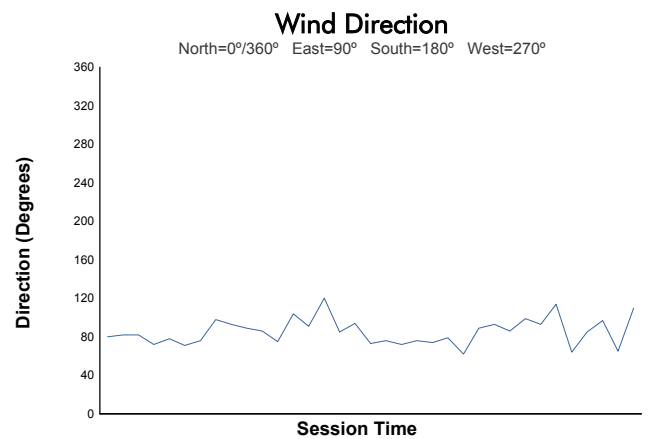

6 Hours of Spa-Francorchamps Porsche Carrera Cup Benelux Race 2

Weather Report

Track Status: **DRY**