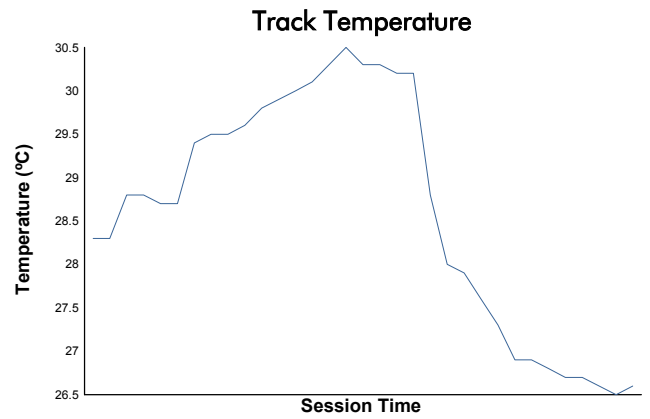

### 6 Hours of Spa-Francorchamps Porsche Carrera Cup Germany Qualifying

### Weather Report

Track Status: **DRY**