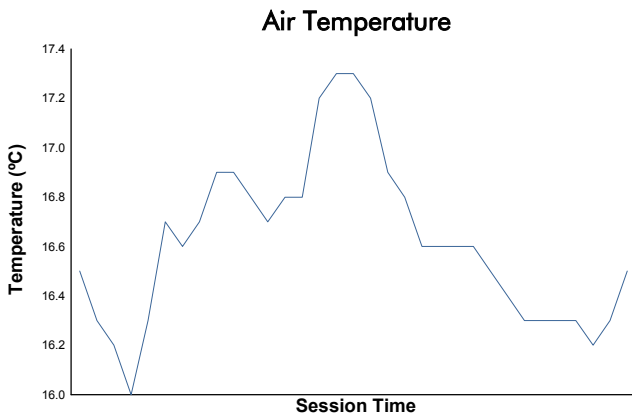

6 Hours of Spa-Francorchamps Porsche Carrera Cup Germany Qualifying

Weather Report

Track Status: **DRY**