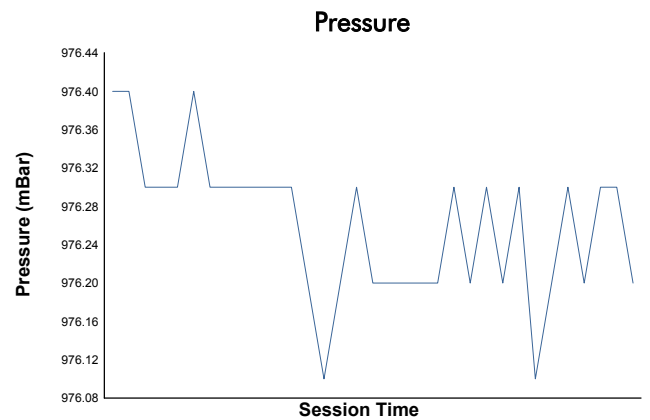

### 6 Hours of Spa-Francorchamps Porsche Carrera Cup Germany Qualifying

### Weather Report

Track Status: **DRY**