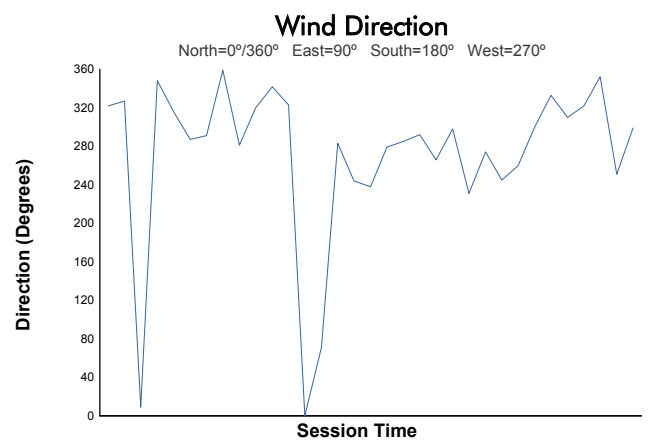

### 6 Hours of Spa-Francorchamps Porsche Carrera Cup Germany Qualifying

### Weather Report

Track Status: **DRY**