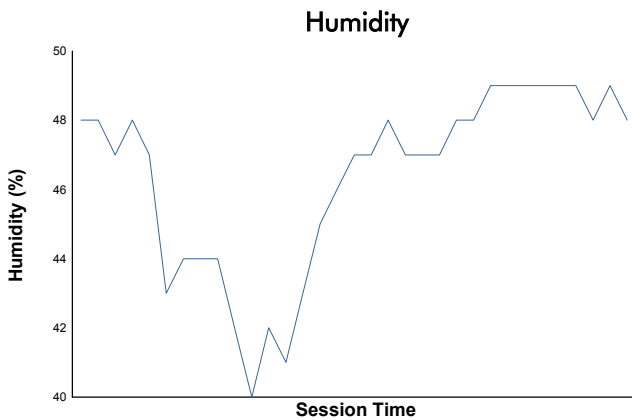

6 Hours of Spa-Francorchamps Porsche Carrera Cup Germany Qualifying

Weather Report

Track Status: **DRY**