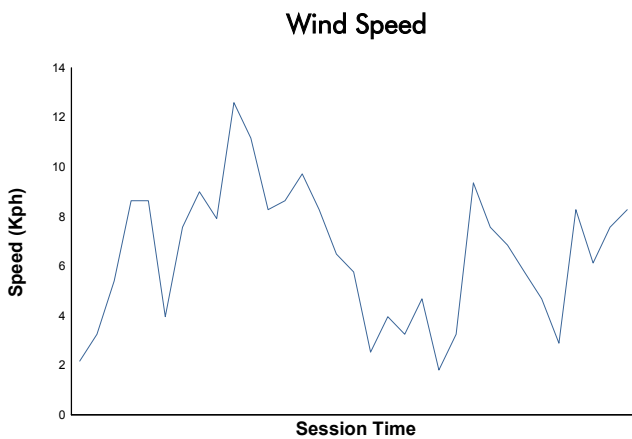

6 Hours of Spa-Francorchamps Porsche Carrera Cup Germany Race 1

Weather Report

Track Status: **DRY**