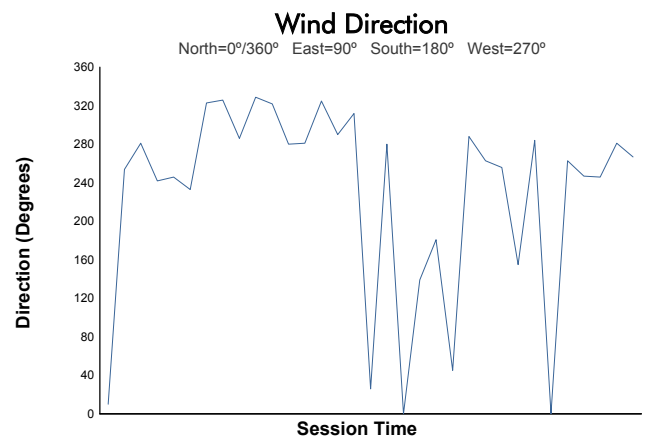

6 Hours of Spa-Francorchamps Porsche Carrera Cup Germany Race 1

Weather Report

Track Status: **DRY**