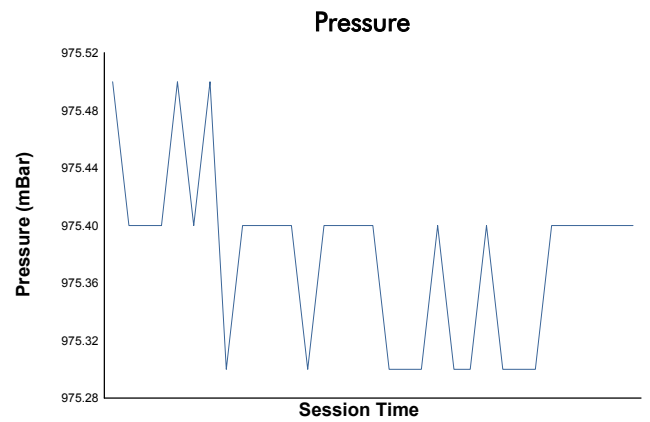

6 Hours of Spa-Francorchamps Porsche Carrera Cup Germany Race 1

Weather Report

Track Status: **DRY**