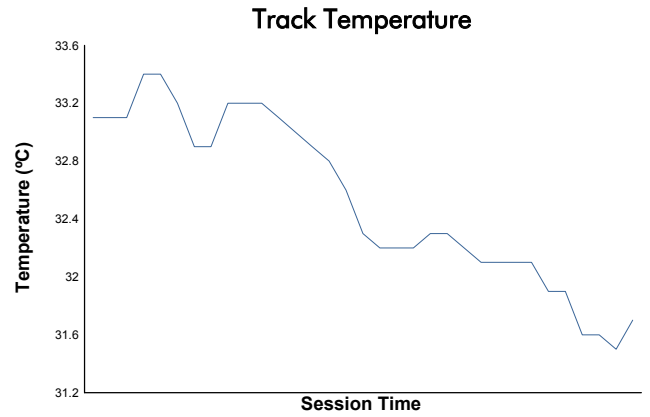

6 Hours of Spa-Francorchamps Porsche Carrera Cup Germany Race 1

Weather Report

Track Status: **DRY**