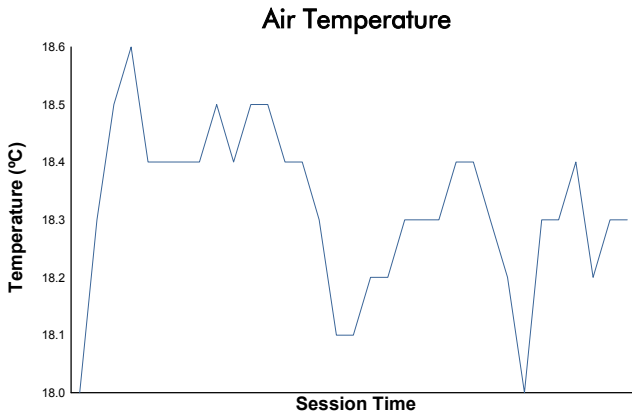

6 Hours of Spa-Francorchamps Porsche Carrera Cup Germany Race 1

Weather Report

Track Status: **DRY**