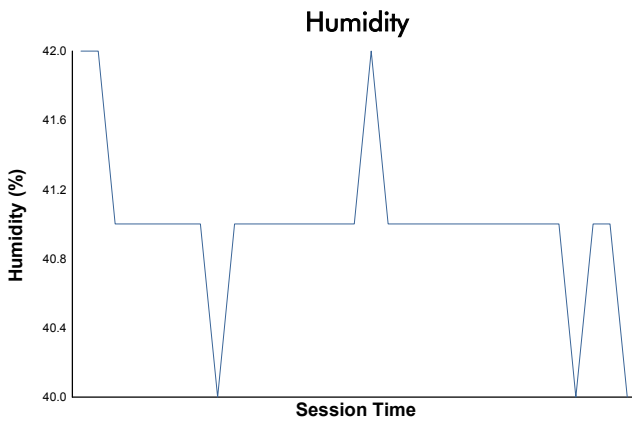

6 Hours of Spa-Francorchamps Porsche Carrera Cup Germany Race 1

Weather Report

Track Status: **DRY**