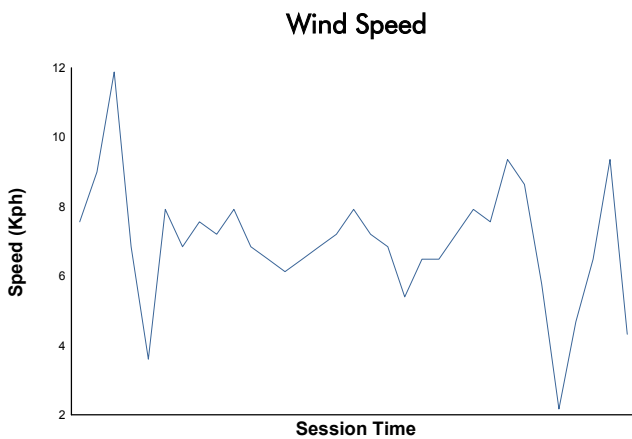

6 Hours of Spa-Francorchamps Porsche Carrera Cup Germany Race 2

Weather Report

Track Status: **DRY**