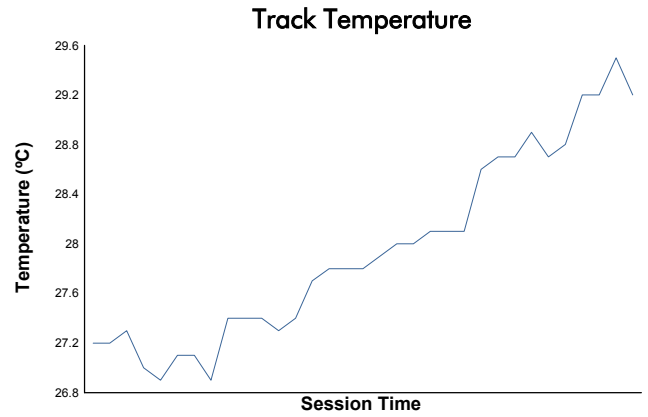

6 Hours of Spa-Francorchamps Porsche Carrera Cup Germany Race 2

Weather Report

Track Status: **DRY**