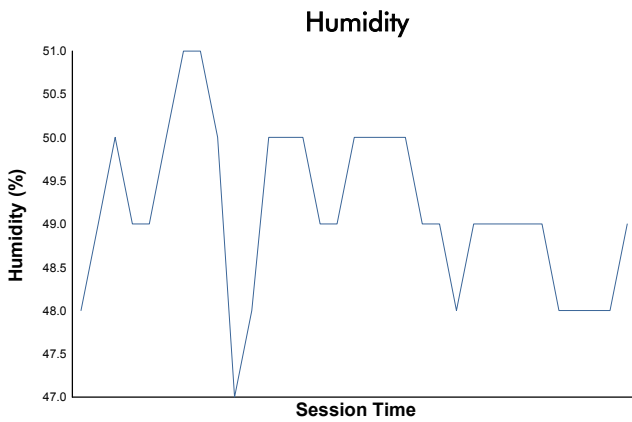

6 Hours of Spa-Francorchamps Porsche Carrera Cup Germany Race 2

Weather Report

Track Status: **DRY**