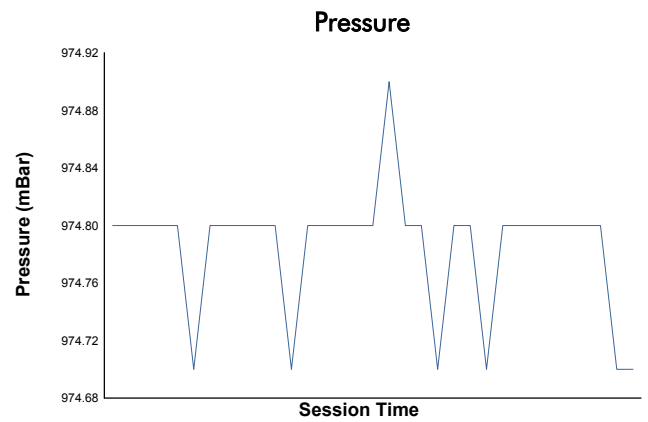

6 Hours of Spa-Francorchamps Porsche Carrera Cup Germany Race 2

Weather Report

Track Status: **DRY**