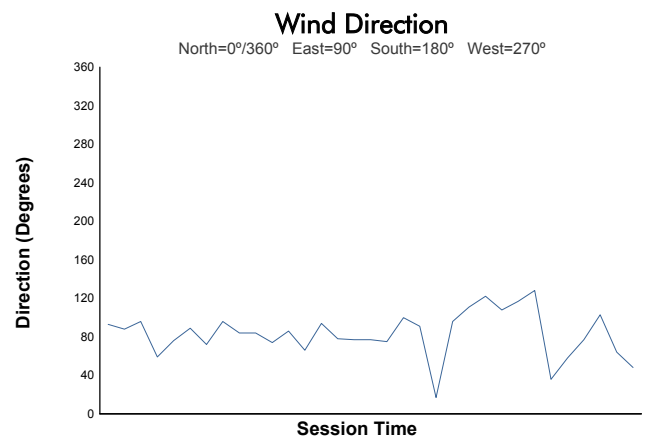

6 Hours of Spa-Francorchamps Porsche Carrera Cup Germany Race 2

Weather Report

Track Status: **DRY**