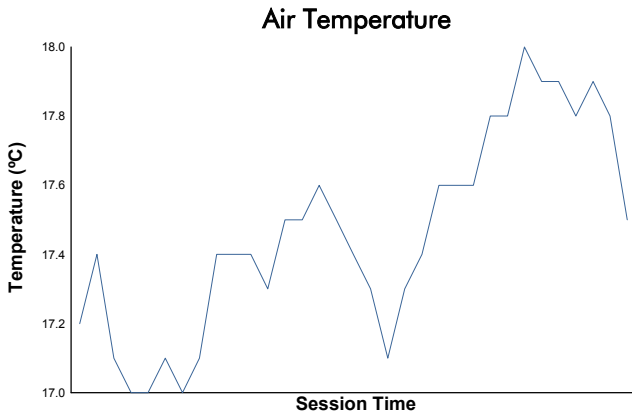

6 Hours of Spa-Francorchamps Porsche Carrera Cup Germany Race 2

Weather Report

Track Status: **DRY**