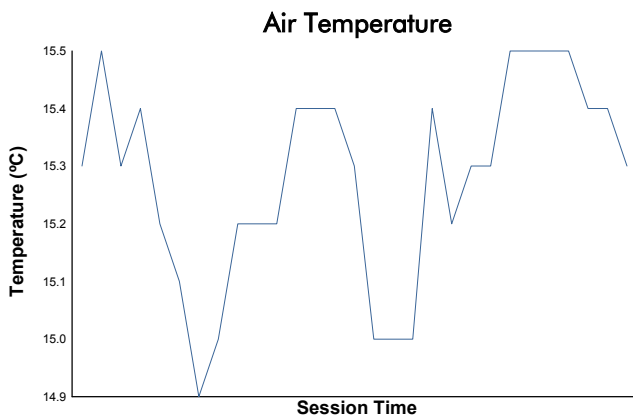

6 Hours of Spa-Francorchamps

Porsche Carrera Cup France

Qualifying

Weather Report

Track Status: **DRY**