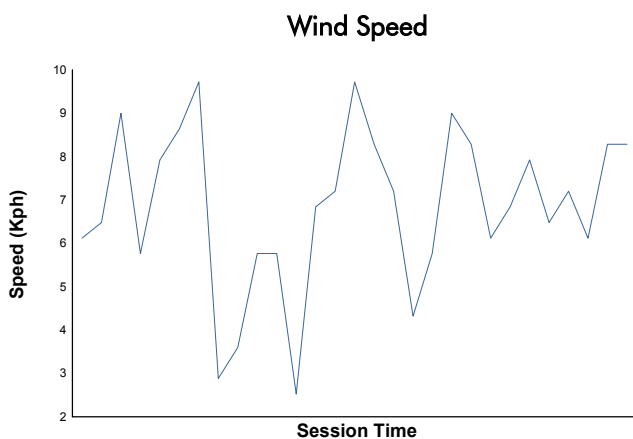

6 Hours of Spa-Francorchamps

Porsche Carrera Cup France

Qualifying

Weather Report

Track Status: **DRY**