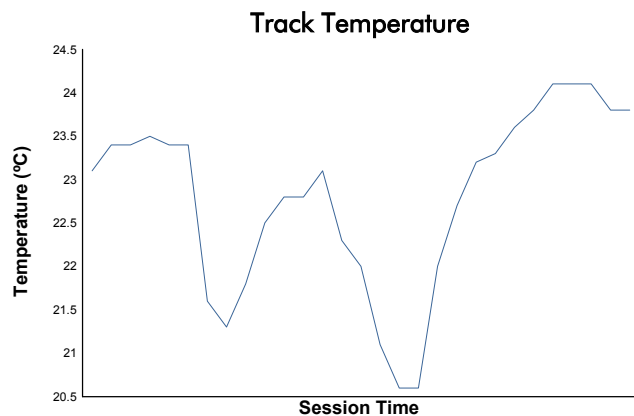

6 Hours of Spa-Francorchamps

Porsche Carrera Cup France

Qualifying

Weather Report

Track Status: **DRY**