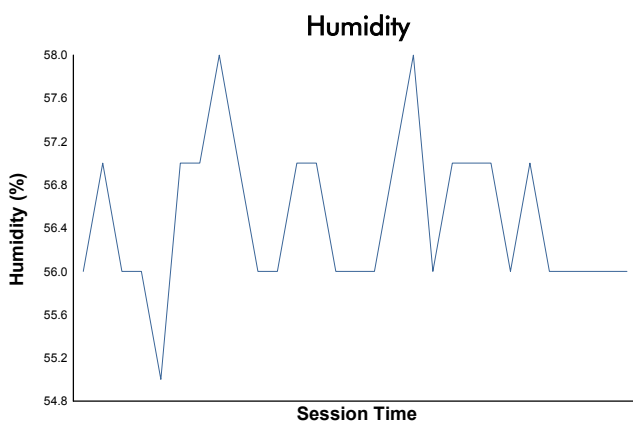

6 Hours of Spa-Francorchamps

Porsche Carrera Cup France

Qualifying

Weather Report

Track Status: **DRY**