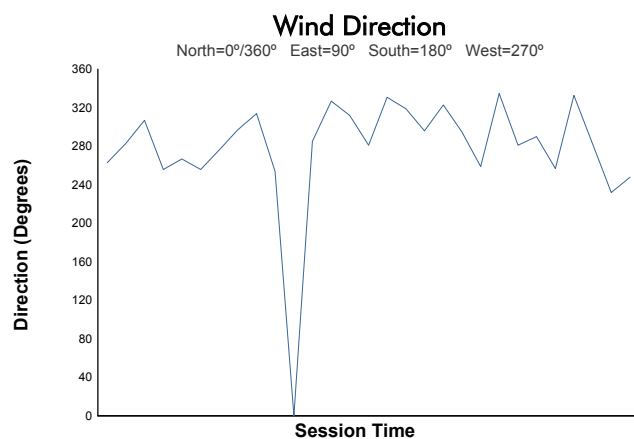

6 Hours of Spa-Francorchamps

Porsche Carrera Cup France

Qualifying

Weather Report

Track Status: **DRY**