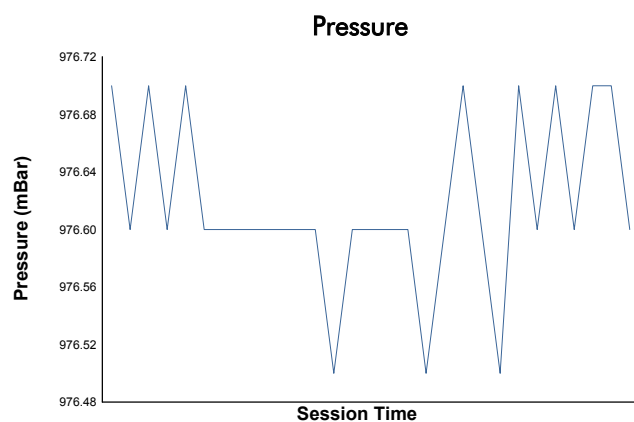

6 Hours of Spa-Francorchamps

Porsche Carrera Cup France

Qualifying

Weather Report

Track Status: **DRY**